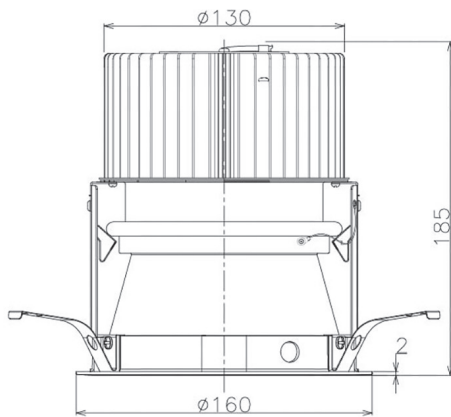

Item no. DD068-8050WW9027D-AS

Series Name: Asymmetric

Installation	Recessed mount
Type	Asymmetric
Fixture wattage	78.7W
Beam angle	78 x 64 deg.
Color Temp.	2700K
CRI	Ra>80
Luminous	4922 lm
Body	Die-cast aluminum alloy
Body finish	N/A
Trim finish	White
Reflector finish	White
IP Rate	IP20
Light source	COB module
Input Voltage	AC220~240V
Dimming Type	Non-Dimmable
Certificate	CE, CCC
Cut Hole	150mm

Height (Weight)	Wide flood
78.7W	177 (1.4kg)
58.5W	177 (1.4kg)
55.0W	177 (1.4kg)
42.8W	157 (1.1kg)
36.0W	157 (1.1kg)