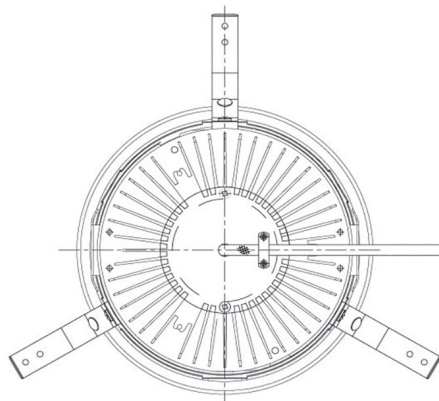

Item no. DD068-8050WW9027D-AS

Series Name: Asymmetric

Installation	Recessed mount
Type	Asymmetric
Fixture wattage	78.7W
Beam angle	78 x 64 deg.
Color Temp.	2700K
CRI	Ra>80
Luminous	4922 lm
Body	Die-cast aluminum alloy
Body finish	N/A
Trim finish	White
Reflector finish	White
IP Rate	IP20
Light source	COB module
Input Voltage	AC220~240V
Dimming Type	Non-Dimmable
Certificate	CE, CCC
Cut Hole	150mm

Height (Weight)	Wide flood
78.7W	177 (1.4kg)
58.5W	177 (1.4kg)
55.0W	177 (1.4kg)
42.8W	157 (1.1kg)
36.0W	157 (1.1kg)