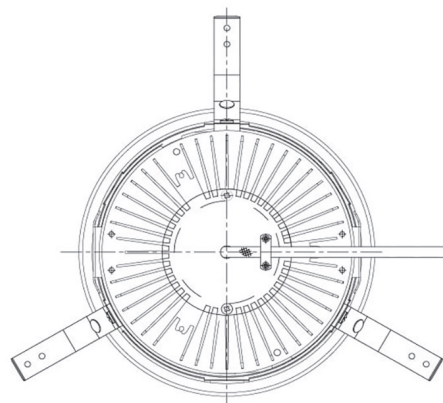

Item no. DD068-8050WW9027D-AS

Series Name: Asymmetric

Installation	Recessed mount
Type	
Fixture wattage	78.7W
Beam angle	78 x 64 deg.
Color Temp.	2700K
CRI	Ra>80
Luminous	4922 lm
Body	Die-cast aluminum alloy
Body finish	N/A
Trim finish	White
Reflector finish	White
IP Rate	IP20
Light source	COB module
Input Voltage	AC220~240V
Dimming Type	Non-Dimmable
Certificate	CE, CCC
Cut Hole	150mm

Height (Weight)	Wide flood
78.7W	177 (1.4kg)
58.5W	177 (1.4kg)
55.0W	177 (1.4kg)
42.8W	157 (1.1kg)
36.0W	157 (1.1kg)