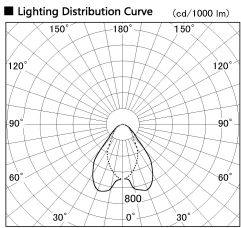

Item no. DD068-8050WW9027D-AS

Series Name: Asymmetric

Installation	Recessed mount
Type	Asymmetric
Fixture wattage	78.7W
Beam angle	78 x 64 deg.
Color Temp.	2700K
CRI	Ra>80
Luminous	4922 lm
Body	Die-cast aluminum alloy
Body finish	N/A
Trim finish	White
Reflector finish	White
IP Rate	IP20
Light source	COB module
Input Voltage	AC220~240V
Dimming Type	Non-Dimmable
Certificate	CE, CCC
Cut Hole	150mm

Height (Weight)	Wide flood
78.7W	177 (1.4kg)
58.5W	177 (1.4kg)
55.0W	177 (1.4kg)
42.8W	157 (1.1kg)
36.0W	157 (1.1kg)