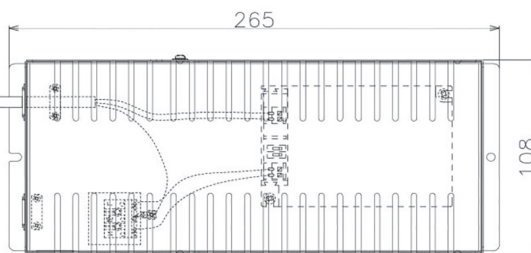

Item no. DD068-8050WW9027D-AS

Series Name: Asymmetric

Installation	Recessed mount
Type	
Fixture wattage	78.7W
Beam angle	78 x 64 deg.
Color Temp.	2700K
CRI	Ra>80
Luminous	4922 lm
Body	Die-cast aluminum alloy
Body finish	N/A
Trim finish	White
Reflector finish	White
IP Rate	IP20
Light source	COB module
Input Voltage	AC220~240V
Dimming Type	Non-Dimmable
Certificate	CE, CCC
Cut Hole	150mm

Height (Weight)	Wide flood
78.7W	177 (1.4kg)
58.5W	177 (1.4kg)
55.0W	177 (1.4kg)
42.8W	157 (1.1kg)
36.0W	157 (1.1kg)