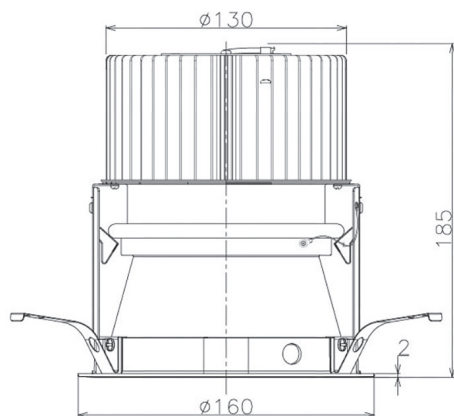

Item no. DD068-8050WW9027D-AS

Series Name: Asymmetric

Installation	Recessed mount
Type	
Fixture wattage	78.7W
Beam angle	78 x 64 deg.
Color Temp.	2700K
CRI	Ra>80
Luminous	4922 lm
Body	Die-cast aluminum alloy
Body finish	N/A
Trim finish	White
Reflector finish	White
IP Rate	IP20
Light source	COB module
Input Voltage	AC220~240V
Dimming Type	Non-Dimmable
Certificate	CE, CCC
Cut Hole	150mm

Height (Weight)	Wide flood
78.7W	177 (1.4kg)
58.5W	177 (1.4kg)
55.0W	177 (1.4kg)
42.8W	157 (1.1kg)
36.0W	157 (1.1kg)