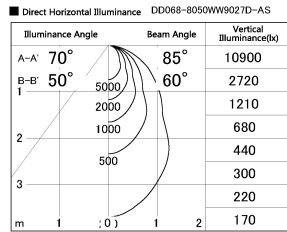

Item no. DD068-8050WW9027D-AS

Series Name: Asymmetric

Installation	Recessed mount
Type	Asymmetric
Fixture wattage	78.7W
Beam angle	78 x 64 deg.
Color Temp.	2700K
CRI	Ra>80
Luminous	4922 lm
Body	Die-cast aluminum alloy
Body finish	N/A
Trim finish	White
Reflector finish	White
IP Rate	IP20
Light source	COB module
Input Voltage	AC220~240V
Dimming Type	Non-Dimmable
Certificate	CE, CCC
Cut Hole	150mm

Height (Weight)	Wide flood
78.7W	177 (1.4kg)
58.5W	177 (1.4kg)
55.0W	177 (1.4kg)
42.8W	157 (1.1kg)
36.0W	157 (1.1kg)