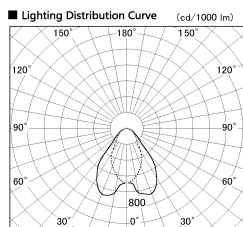

Item no. DD068-8050WW9027D-AS

Series Name: Asymmetric

Installation	Recessed mount
Type	
Fixture wattage	78.7W
Beam angle	78 x 64 deg.
Color Temp.	2700K
CRI	Ra>80
Luminous	4922 lm
Body	Die-cast aluminum alloy
Body finish	N/A
Trim finish	White
Reflector finish	White
IP Rate	IP20
Light source	COB module
Input Voltage	AC220~240V
Dimming Type	Non-Dimmable
Certificate	CE, CCC
Cut Hole	150mm

Height (Weight)	Wide flood
78.7W	177 (1.4kg)
58.5W	177 (1.4kg)
55.0W	177 (1.4kg)
42.8W	157 (1.1kg)
36.0W	157 (1.1kg)