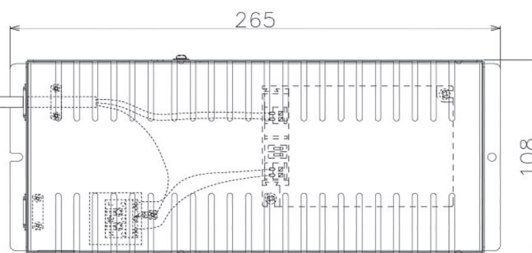

Item no. DD068-8050WW9027D-AS

Series Name: Asymmetric

Installation	Recessed mount
Type	Asymmetric
Fixture wattage	78.7W
Beam angle	78 x 64 deg.
Color Temp.	2700K
CRI	Ra>80
Luminous	4922 lm
Body	Die-cast aluminum alloy
Body finish	N/A
Trim finish	White
Reflector finish	White
IP Rate	IP20
Light source	COB module
Input Voltage	AC220~240V
Dimming Type	Non-Dimmable
Certificate	CE, CCC
Cut Hole	150mm

Height (Weight)	Wide flood
78.7W	177 (1.4kg)
58.5W	177 (1.4kg)
55.0W	177 (1.4kg)
42.8W	157 (1.1kg)
36.0W	157 (1.1kg)