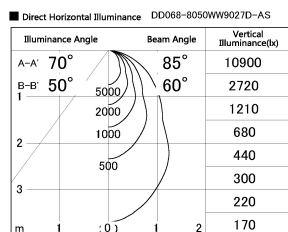

Item no. DD068-8050WW9027D-AS

Series Name: Asymmetric

Installation	Recessed mount
Type	
Fixture wattage	78.7W
Beam angle	78 x 64 deg.
Color Temp.	2700K
CRI	Ra>80
Luminous	4922 lm
Body	Die-cast aluminum alloy
Body finish	N/A
Trim finish	White
Reflector finish	White
IP Rate	IP20
Light source	COB module
Input Voltage	AC220~240V
Dimming Type	Non-Dimmable
Certificate	CE, CCC
Cut Hole	150mm

Height (Weight)	Wide flood
78.7W	177 (1.4kg)
58.5W	177 (1.4kg)
55.0W	177 (1.4kg)
42.8W	157 (1.1kg)
36.0W	157 (1.1kg)