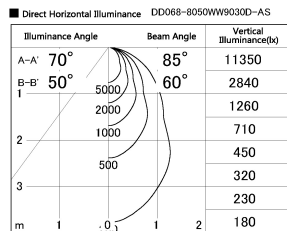

Item no. DD068-8050WW9030D-AS

Series Name: Asymmetric

Installation	Recessed mount
Type	
Fixture wattage	78.7W
Beam angle	78 x 64 deg.
Color Temp.	3000K
CRI	Ra>80
Luminous	5127 lm
Body	Die-cast aluminum alloy
Body finish	N/A
Trim finish	White
Reflector finish	White
IP Rate	IP20
Light source	COB module
Input Voltage	AC220~240V
Dimming Type	Non-Dimmable
Certificate	CE, CCC
Cut Hole	150mm

Height (Weight)	Wide flood
78.7W	177 (1.4kg)
58.5W	177 (1.4kg)
55.0W	177 (1.4kg)
42.8W	157 (1.1kg)
36.0W	157 (1.1kg)