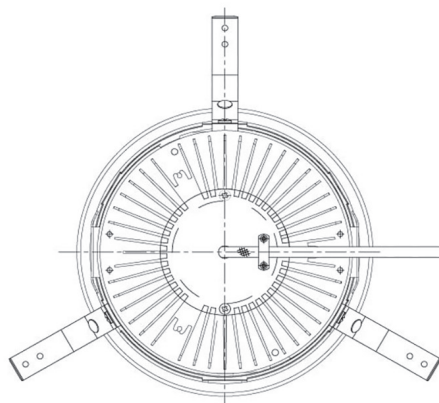

Item no. DD068-8050WW9030D-AS

Series Name: Asymmetric

■ Direct Horizontal Illuminance DD068-8050WW9030D-AS

Illuminance Angle	Beam Angle	Vertical Illuminance (lx)
A-A' 70°	85°	11350
B-B' 50°	60°	2840
1		5000
		2000
2		1000
		500
3		320
		230
m	1	0.1
	2	180

Installation	Recessed mount
Type	
Fixture wattage	78.7W
Beam angle	78 x 64 deg.
Color Temp.	3000K
CRI	Ra>80
Luminous	5127 lm
Body	Die-cast aluminum alloy
Body finish	N/A
Trim finish	White
Reflector finish	White
IP Rate	IP20
Light source	COB module
Input Voltage	AC220~240V
Dimming Type	Non-Dimmable
Certificate	CE, CCC
Cut Hole	150mm

Height (Weight)	Wide flood
78.7W	177 (1.4kg)
58.5W	177 (1.4kg)
55.0W	177 (1.4kg)
42.8W	157 (1.1kg)
36.0W	157 (1.1kg)