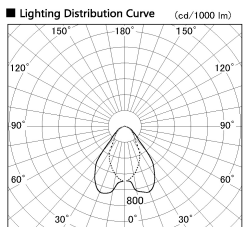

Item no. DD068-8050WW9030D-AS

Series Name: Asymmetric

Installation	Recessed mount
Type	
Fixture wattage	78.7W
Beam angle	78 x 64 deg.
Color Temp.	3000K
CRI	Ra>80
Luminous	5127 lm
Body	Die-cast aluminum alloy
Body finish	N/A
Trim finish	White
Reflector finish	White
IP Rate	IP20
Light source	COB module
Input Voltage	AC220~240V
Dimming Type	Non-Dimmable
Certificate	CE, CCC
Cut Hole	150mm

Height (Weight)	Wide flood
78.7W	177 (1.4kg)
58.5W	177 (1.4kg)
55.0W	177 (1.4kg)
42.8W	157 (1.1kg)
36.0W	157 (1.1kg)