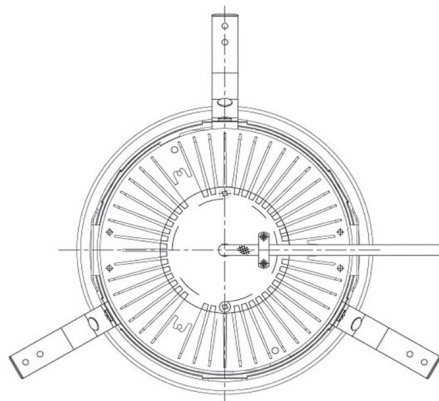

Item no. DD068-8050WW9030D-AS

Series Name: Asymmetric

Installation	Recessed mount
Type	
Fixture wattage	78.7W
Beam angle	78 x 64 deg.
Color Temp.	3000K
CRI	Ra>80
Luminous	5127 lm
Body	Die-cast aluminum alloy
Body finish	N/A
Trim finish	White
Reflector finish	White
IP Rate	IP20
Light source	COB module
Input Voltage	AC220~240V
Dimming Type	Non-Dimmable
Certificate	CE, CCC
Cut Hole	150mm

Height (Weight)	Wide flood
78.7W	177 (1.4kg)
58.5W	177 (1.4kg)
55.0W	177 (1.4kg)
42.8W	157 (1.1kg)
36.0W	157 (1.1kg)