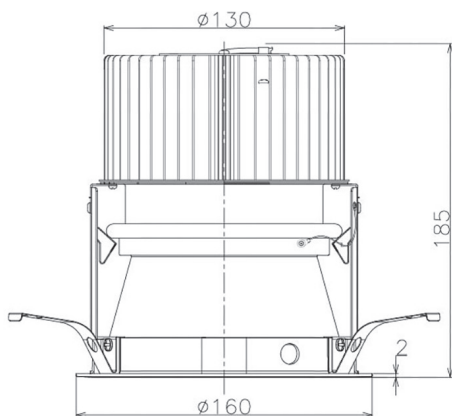

Item no. DD068-8050WW9030D-AS

Series Name: Asymmetric

■ Direct Horizontal Illuminance DD068-8050WW9030D-AS

Illuminance Angle	Beam Angle	Vertical Illuminance (lx)
A-A' 70°	85°	11350
B-B' 50°	60°	2840
1	5000	1260
2	1000	710
3	500	450
		320
		230
		180

Installation	Recessed mount
Type	Asymmetric
Fixture wattage	78.7W
Beam angle	78 x 64 deg.
Color Temp.	3000K
CRI	Ra>80
Luminous	5127 lm
Body	Die-cast aluminum alloy
Body finish	N/A
Trim finish	White
Reflector finish	White
IP Rate	IP20
Light source	COB module
Input Voltage	AC220~240V
Dimming Type	Non-Dimmable
Certificate	CE, CCC
Cut Hole	150mm

Height (Weight)	Wide flood
78.7W	177 (1.4kg)
58.5W	177 (1.4kg)
55.0W	177 (1.4kg)
42.8W	157 (1.1kg)
36.0W	157 (1.1kg)