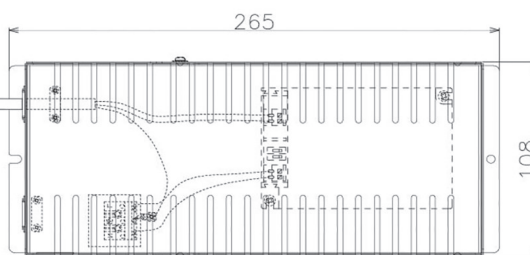

Item no. DD068-8050WW9030D-AS

Series Name: Asymmetric

■ Direct Horizontal Illuminance DD068-8050WW9030D-AS

Illuminance Angle	Beam Angle	Vertical Illuminance (lx)
A-A' 70°	85°	11350
B-B' 50°	60°	2840
1		5000
		2000
2		1000
		500
3		320
		230
m	1	0.1
	2	180

Installation	Recessed mount
Type	
Fixture wattage	78.7W
Beam angle	78 x 64 deg.
Color Temp.	3000K
CRI	Ra>80
Luminous	5127 lm
Body	Die-cast aluminum alloy
Body finish	N/A
Trim finish	White
Reflector finish	White
IP Rate	IP20
Light source	COB module
Input Voltage	AC220~240V
Dimming Type	Non-Dimmable
Certificate	CE, CCC
Cut Hole	150mm

Height (Weight)	Wide flood
78.7W	177 (1.4kg)
58.5W	177 (1.4kg)
55.0W	177 (1.4kg)
42.8W	157 (1.1kg)
36.0W	157 (1.1kg)