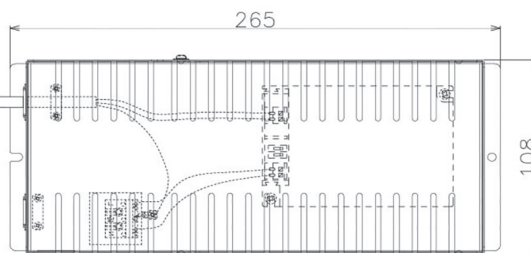

Item no. DD068-8050WW9030D-AS

Series Name: Asymmetric

Installation	Recessed mount
Type	
Fixture wattage	78.7W
Beam angle	78 x 64 deg.
Color Temp.	3000K
CRI	Ra>80
Luminous	5127 lm
Body	Die-cast aluminum alloy
Body finish	N/A
Trim finish	White
Reflector finish	White
IP Rate	IP20
Light source	COB module
Input Voltage	AC220~240V
Dimming Type	Non-Dimmable
Certificate	CE, CCC
Cut Hole	150mm

Height (Weight)	Wide flood
78.7W	177 (1.4kg)
58.5W	177 (1.4kg)
55.0W	177 (1.4kg)
42.8W	157 (1.1kg)
36.0W	157 (1.1kg)