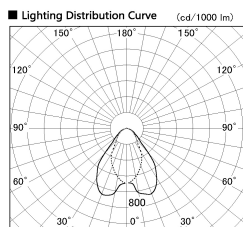

Item no. DD068-8050WW9030D-AS

Series Name: Asymmetric

■ Direct Horizontal Illuminance DD068-8050WW9030D-AS

Illuminance Angle	Beam Angle	Vertical Illuminance (lx)
A-A' 70°	85°	11350
B-B' 50°	60°	2840
1		5000
		2000
2		1000
		500
3		320
		230
m	1	0.1
	2	180

Installation	Recessed mount
Type	
Fixture wattage	78.7W
Beam angle	78 x 64 deg.
Color Temp.	3000K
CRI	Ra>80
Luminous	5127 lm
Body	Die-cast aluminum alloy
Body finish	N/A
Trim finish	White
Reflector finish	White
IP Rate	IP20
Light source	COB module
Input Voltage	AC220~240V
Dimming Type	Non-Dimmable
Certificate	CE, CCC
Cut Hole	150mm

Height (Weight)	Wide flood
78.7W	177 (1.4kg)
58.5W	177 (1.4kg)
55.0W	177 (1.4kg)
42.8W	157 (1.1kg)
36.0W	157 (1.1kg)