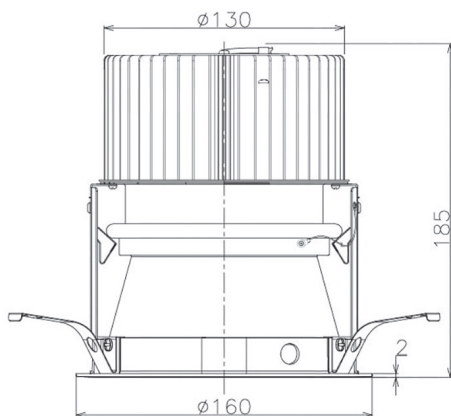

Item no. DD068-8050WW9030D-AS

Series Name: Asymmetric

■ Direct Horizontal Illuminance DD068-8050WW9030D-AS

Illuminance Angle	Beam Angle	Vertical Illuminance (lx)
A-A' 70°	85°	11350
B-B' 50°	60°	2840
1		5000
		2000
2		1000
		500
3		320
		230
m	1	0.1
	2	180

Installation	Recessed mount
Type	
Fixture wattage	78.7W
Beam angle	78 x 64 deg.
Color Temp.	3000K
CRI	Ra>80
Luminous	5127 lm
Body	Die-cast aluminum alloy
Body finish	N/A
Trim finish	White
Reflector finish	White
IP Rate	IP20
Light source	COB module
Input Voltage	AC220~240V
Dimming Type	Non-Dimmable
Certificate	CE, CCC
Cut Hole	150mm

Height (Weight)	Wide flood
78.7W	177 (1.4kg)
58.5W	177 (1.4kg)
55.0W	177 (1.4kg)
42.8W	157 (1.1kg)
36.0W	157 (1.1kg)