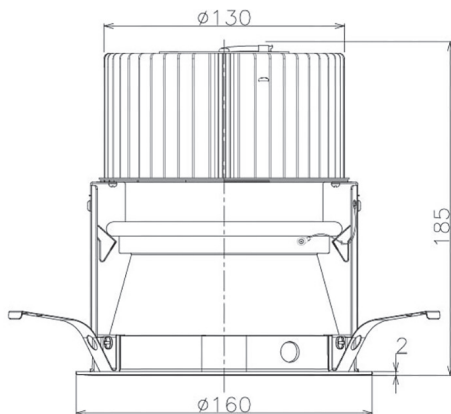

Item no. DD068-8050WW9030D-AS

Series Name: Asymmetric

Installation	Recessed mount
Type	
Fixture wattage	78.7W
Beam angle	78 x 64 deg.
Color Temp.	3000K
CRI	Ra>80
Luminous	5127 lm
Body	Die-cast aluminum alloy
Body finish	N/A
Trim finish	White
Reflector finish	White
IP Rate	IP20
Light source	COB module
Input Voltage	AC220~240V
Dimming Type	Non-Dimmable
Certificate	CE, CCC
Cut Hole	150mm

Height (Weight)	Wide flood
78.7W	177 (1.4kg)
58.5W	177 (1.4kg)
55.0W	177 (1.4kg)
42.8W	157 (1.1kg)
36.0W	157 (1.1kg)