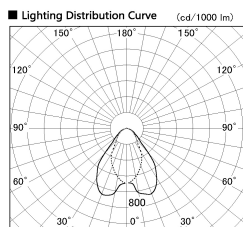

Item no. DD068-8050WW9030D-AS

Series Name: Asymmetric

■ Direct Horizontal Illuminance DD068-8050WW9030D-AS

Illuminance Angle	Beam Angle	Vertical Illuminance (lx)
A-A' 70°	85°	11350
B-B' 50°	60°	2840
1	5000	1260
2	1000	710
3	500	450
		320
		230
		180

Installation	Recessed mount
Type	Asymmetric
Fixture wattage	78.7W
Beam angle	78 x 64 deg.
Color Temp.	3000K
CRI	Ra>80
Luminous	5127 lm
Body	Die-cast aluminum alloy
Body finish	N/A
Trim finish	White
Reflector finish	White
IP Rate	IP20
Light source	COB module
Input Voltage	AC220~240V
Dimming Type	Non-Dimmable
Certificate	CE, CCC
Cut Hole	150mm

Height (Weight)	Wide flood
78.7W	177 (1.4kg)
58.5W	177 (1.4kg)
55.0W	177 (1.4kg)
42.8W	157 (1.1kg)
36.0W	157 (1.1kg)