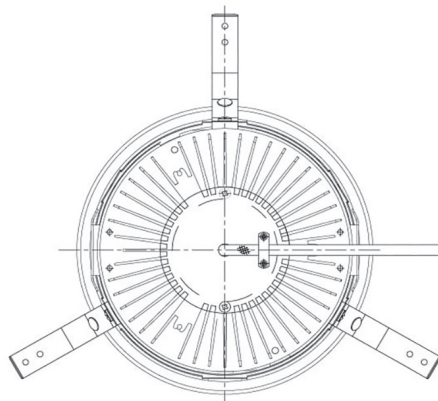

Item no. DD068-8050WW9035D-AS

Series Name: Asymmetric

Installation	Recessed mount
Type	
Fixture wattage	78.7W
Beam angle	78 x 64 deg.
Color Temp.	3500K
CRI	Ra>80
Luminous	5230 lm
Body	Die-cast aluminum alloy
Body finish	N/A
Trim finish	White
Reflector finish	White
IP Rate	IP20
Light source	COB module
Input Voltage	AC220~240V
Dimming Type	Non-Dimmable
Certificate	CE, CCC
Cut Hole	150mm

Height (Weight)	Wide flood
78.7W	177 (1.4kg)
58.5W	177 (1.4kg)
55.0W	177 (1.4kg)
42.8W	157 (1.1kg)
36.0W	157 (1.1kg)