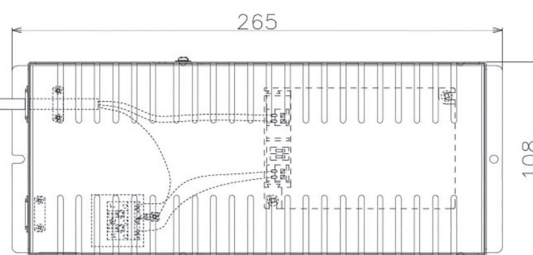

Item no. DD068-8050WW9035D-AS

Series Name: Asymmetric

Installation	Recessed mount
Type	
Fixture wattage	78.7W
Beam angle	78 x 64 deg.
Color Temp.	3500K
CRI	Ra>80
Luminous	5230 lm
Body	Die-cast aluminum alloy
Body finish	N/A
Trim finish	White
Reflector finish	White
IP Rate	IP20
Light source	COB module
Input Voltage	AC220~240V
Dimming Type	Non-Dimmable
Certificate	CE, CCC
Cut Hole	150mm

Height (Weight)	Wide flood
78.7W	177 (1.4kg)
58.5W	177 (1.4kg)
55.0W	177 (1.4kg)
42.8W	157 (1.1kg)
36.0W	157 (1.1kg)