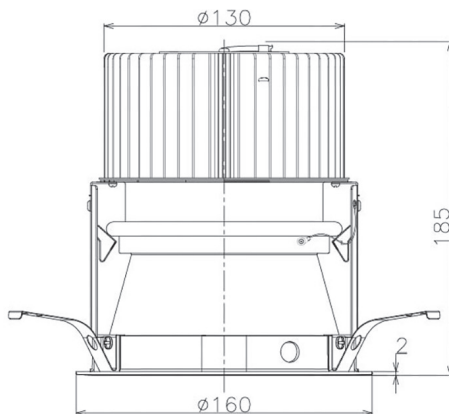

Item no. DD068-8050WW9035D-AS

Series Name: Asymmetric

Installation	Recessed mount
Type	
Fixture wattage	78.7W
Beam angle	78 x 64 deg.
Color Temp.	3500K
CRI	Ra>80
Luminous	5230 lm
Body	Die-cast aluminum alloy
Body finish	N/A
Trim finish	White
Reflector finish	White
IP Rate	IP20
Light source	COB module
Input Voltage	AC220~240V
Dimming Type	Non-Dimmable
Certificate	CE, CCC
Cut Hole	150mm

Height (Weight)	Wide flood
78.7W	177 (1.4kg)
58.5W	177 (1.4kg)
55.0W	177 (1.4kg)
42.8W	157 (1.1kg)
36.0W	157 (1.1kg)