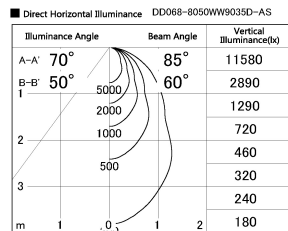

Item no. DD068-8050WW9035D-AS

Series Name: Asymmetric

Installation	Recessed mount
Type	
Fixture wattage	78.7W
Beam angle	78 x 64 deg.
Color Temp.	3500K
CRI	Ra>80
Luminous	5230 lm
Body	Die-cast aluminum alloy
Body finish	N/A
Trim finish	White
Reflector finish	White
IP Rate	IP20
Light source	COB module
Input Voltage	AC220~240V
Dimming Type	Non-Dimmable
Certificate	CE, CCC
Cut Hole	150mm

Height (Weight)	Wide flood
78.7W	177 (1.4kg)
58.5W	177 (1.4kg)
55.0W	177 (1.4kg)
42.8W	157 (1.1kg)
36.0W	157 (1.1kg)