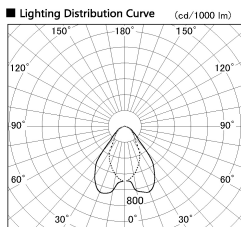

Item no. DD068-8050WW9035D-AS

Series Name: Asymmetric

Installation	Recessed mount
Type	
Fixture wattage	78.7W
Beam angle	78 x 64 deg.
Color Temp.	3500K
CRI	Ra>80
Luminous	5230 lm
Body	Die-cast aluminum alloy
Body finish	N/A
Trim finish	White
Reflector finish	White
IP Rate	IP20
Light source	COB module
Input Voltage	AC220~240V
Dimming Type	Non-Dimmable
Certificate	CE, CCC
Cut Hole	150mm

Height (Weight)	Wide flood
78.7W	177 (1.4kg)
58.5W	177 (1.4kg)
55.0W	177 (1.4kg)
42.8W	157 (1.1kg)
36.0W	157 (1.1kg)