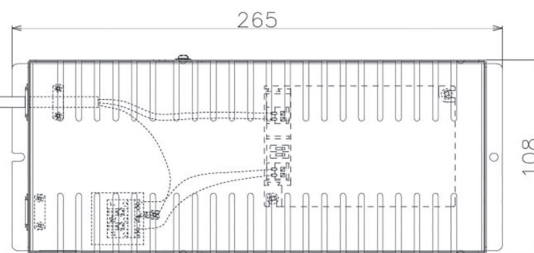

Item no. DD068-8050WW9040D-AS

Series Name: Asymmetric

Installation	Recessed mount
Type	
Fixture wattage	78.7W
Beam angle	78 x 64 deg.
Color Temp.	4000K
CRI	Ra>80
Luminous	5281 lm
Body	Die-cast aluminum alloy
Body finish	N/A
Trim finish	White
Reflector finish	White
IP Rate	IP20
Light source	COB module
Input Voltage	AC220~240V
Dimming Type	Non-Dimmable
Certificate	CE, CCC
Cut Hole	150mm

Height (Weight)	Wide flood
78.7W	177 (1.4kg)
58.5W	177 (1.4kg)
55.0W	177 (1.4kg)
42.8W	157 (1.1kg)
36.0W	157 (1.1kg)