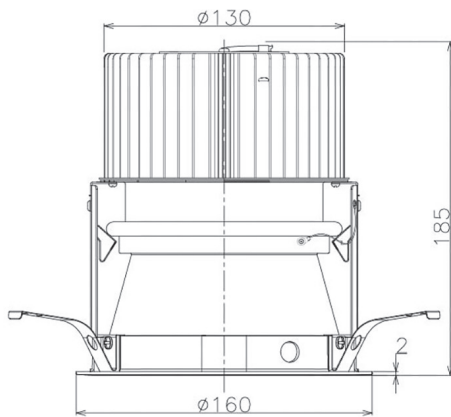

Item no. DD068-8050WW9040D-AS

Series Name: Asymmetric

Installation	Recessed mount
Type	
Fixture wattage	78.7W
Beam angle	78 x 64 deg.
Color Temp.	4000K
CRI	Ra>80
Luminous	5281 lm
Body	Die-cast aluminum alloy
Body finish	N/A
Trim finish	White
Reflector finish	White
IP Rate	IP20
Light source	COB module
Input Voltage	AC220~240V
Dimming Type	Non-Dimmable
Certificate	CE, CCC
Cut Hole	150mm

Height (Weight)	Wide flood
78.7W	177 (1.4kg)
58.5W	177 (1.4kg)
55.0W	177 (1.4kg)
42.8W	157 (1.1kg)
36.0W	157 (1.1kg)