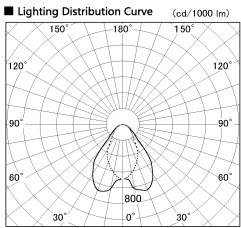

Item no. DD068-8050WW9040D-AS

Series Name: Asymmetric

Installation	Recessed mount
Type	
Fixture wattage	78.7W
Beam angle	78 x 64 deg.
Color Temp.	4000K
CRI	Ra>80
Luminous	5281 lm
Body	Die-cast aluminum alloy
Body finish	N/A
Trim finish	White
Reflector finish	White
IP Rate	IP20
Light source	COB module
Input Voltage	AC220~240V
Dimming Type	Non-Dimmable
Certificate	CE, CCC
Cut Hole	150mm

Height (Weight)	Wide flood
78.7W	177 (1.4kg)
58.5W	177 (1.4kg)
55.0W	177 (1.4kg)
42.8W	157 (1.1kg)
36.0W	157 (1.1kg)