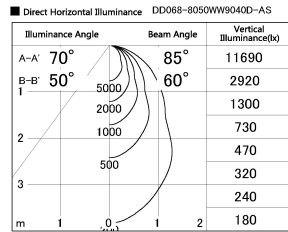

Item no. DD068-8050WW9040D-AS

Series Name: Asymmetric

Installation	Recessed mount
Type	
Fixture wattage	78.7W
Beam angle	78 x 64 deg.
Color Temp.	4000K
CRI	Ra>80
Luminous	5281 lm
Body	Die-cast aluminum alloy
Body finish	N/A
Trim finish	White
Reflector finish	White
IP Rate	IP20
Light source	COB module
Input Voltage	AC220~240V
Dimming Type	Non-Dimmable
Certificate	CE, CCC
Cut Hole	150mm

Height (Weight)	Wide flood
78.7W	177 (1.4kg)
58.5W	177 (1.4kg)
55.0W	177 (1.4kg)
42.8W	157 (1.1kg)
36.0W	157 (1.1kg)