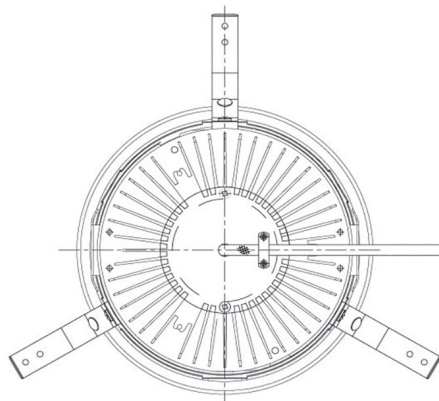

Item no. DD068-8050WW9040D-AS

Series Name: Asymmetric

Installation	Recessed mount
Type	
Fixture wattage	78.7W
Beam angle	78 x 64 deg.
Color Temp.	4000K
CRI	Ra>80
Luminous	5281 lm
Body	Die-cast aluminum alloy
Body finish	N/A
Trim finish	White
Reflector finish	White
IP Rate	IP20
Light source	COB module
Input Voltage	AC220~240V
Dimming Type	Non-Dimmable
Certificate	CE, CCC
Cut Hole	150mm

Height (Weight)	Wide flood
78.7W	177 (1.4kg)
58.5W	177 (1.4kg)
55.0W	177 (1.4kg)
42.8W	157 (1.1kg)
36.0W	157 (1.1kg)