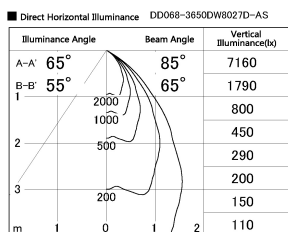

Item no. DD068-3650DW8027D-AS

Series Name: Asymmetric

With Dark Mirror Reflector

Installation	Recessed mount
Type	Asymmetric
Fixture wattage	36W
Beam angle	79 x 65 deg.
Color Temp.	2700K
CRI	Ra>80
Luminous	2667 lm
Body	Die-cast aluminum alloy
Body finish	N/A
Trim finish	White
Reflector finish	Dark Mirror
IP Rate	IP20
Light source	COB module
Input Voltage	AC220~240V
Dimming Type	Non-Dimmable
Certificate	CE, CCC
Cut Hole	150mm

Height (Weight)	Wide flood
78.7W	177 (1.4kg)
58.5W	177 (1.4kg)
55.0W	177 (1.4kg)
42.8W	157 (1.1kg)
36.0W	157 (1.1kg)