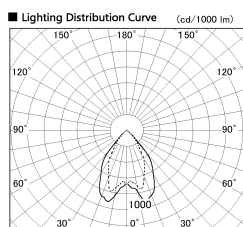

Item no. DD068-3650DW8027D-AS

Series Name: Asymmetric

With Dark Mirror Reflector

Installation	Recessed mount
Type	
Fixture wattage	36W
Beam angle	79 x 65 deg.
Color Temp.	2700K
CRI	Ra>80
Luminous	2667 lm
Body	Die-cast aluminum alloy
Body finish	N/A
Trim finish	White
Reflector finish	Dark Mirror
IP Rate	IP20
Light source	COB module
Input Voltage	AC220~240V
Dimming Type	Non-Dimmable
Certificate	CE, CCC
Cut Hole	150mm

Height (Weight)	Wide flood
78.7W	177 (1.4kg)
58.5W	177 (1.4kg)
55.0W	177 (1.4kg)
42.8W	157 (1.1kg)
36.0W	157 (1.1kg)