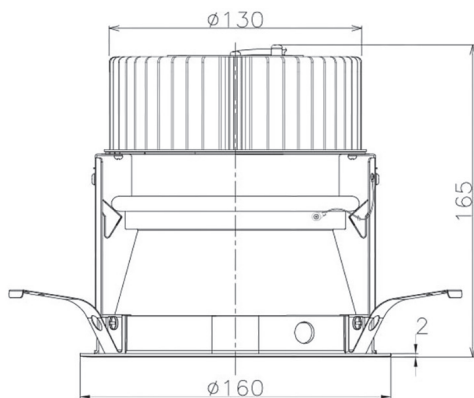

Item no. DD068-3650DW8027D-AS

Series Name: Asymmetric

With Dark Mirror Reflector

Installation	Recessed mount
Type	
Fixture wattage	36W
Beam angle	79 x 65 deg.
Color Temp.	2700K
CRI	Ra>80
Luminous	2667 lm
Body	Die-cast aluminum alloy
Body finish	N/A
Trim finish	White
Reflector finish	Dark Mirror
IP Rate	IP20
Light source	COB module
Input Voltage	AC220~240V
Dimming Type	Non-Dimmable
Certificate	CE, CCC
Cut Hole	150mm

Height (Weight)	Wide flood
78.7W	177 (1.4kg)
58.5W	177 (1.4kg)
55.0W	177 (1.4kg)
42.8W	157 (1.1kg)
36.0W	157 (1.1kg)