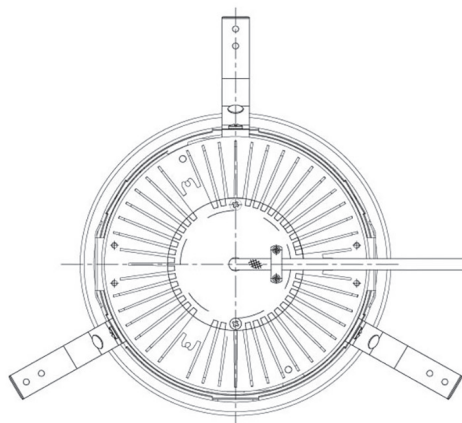

Item no. DD068-3650DW8027D-AS

Series Name: Asymmetric

With Dark Mirror Reflector

Installation	Recessed mount
Type	Asymmetric
Fixture wattage	36W
Beam angle	79 x 65 deg.
Color Temp.	2700K
CRI	Ra>80
Luminous	2667 lm
Body	Die-cast aluminum alloy
Body finish	N/A
Trim finish	White
Reflector finish	Dark Mirror
IP Rate	IP20
Light source	COB module
Input Voltage	AC220~240V
Dimming Type	Non-Dimmable
Certificate	CE, CCC
Cut Hole	150mm

Height (Weight)	Wide flood
78.7W	177 (1.4kg)
58.5W	177 (1.4kg)
55.0W	177 (1.4kg)
42.8W	157 (1.1kg)
36.0W	157 (1.1kg)