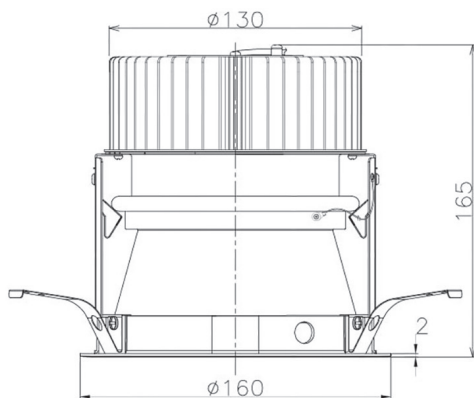

Item no. DD068-3650DW8027D-AS

Series Name: Asymmetric

With Dark Mirror Reflector

Installation	Recessed mount
Type	Asymmetric
Fixture wattage	36W
Beam angle	79 x 65 deg.
Color Temp.	2700K
CRI	Ra>80
Luminous	2667 lm
Body	Die-cast aluminum alloy
Body finish	N/A
Trim finish	White
Reflector finish	Dark Mirror
IP Rate	IP20
Light source	COB module
Input Voltage	AC220~240V
Dimming Type	Non-Dimmable
Certificate	CE, CCC
Cut Hole	150mm

Height (Weight)	Wide flood
78.7W	177 (1.4kg)
58.5W	177 (1.4kg)
55.0W	177 (1.4kg)
42.8W	157 (1.1kg)
36.0W	157 (1.1kg)