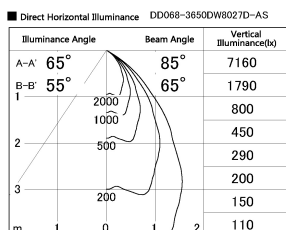

Item no. DD068-3650DW8027D-AS

Series Name: Asymmetric

With Dark Mirror Reflector

Installation	Recessed mount
Type	
Fixture wattage	36W
Beam angle	79 x 65 deg.
Color Temp.	2700K
CRI	Ra>80
Luminous	2667 lm
Body	Die-cast aluminum alloy
Body finish	N/A
Trim finish	White
Reflector finish	Dark Mirror
IP Rate	IP20
Light source	COB module
Input Voltage	AC220~240V
Dimming Type	Non-Dimmable
Certificate	CE, CCC
Cut Hole	150mm

Height (Weight)	Wide flood
78.7W	177 (1.4kg)
58.5W	177 (1.4kg)
55.0W	177 (1.4kg)
42.8W	157 (1.1kg)
36.0W	157 (1.1kg)