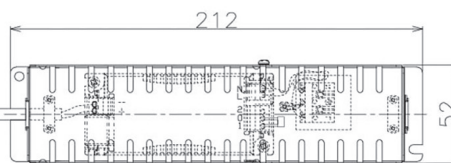

Item no. DD068-3650DW8027D-AS

Series Name: Asymmetric

With Dark Mirror Reflector

Installation	Recessed mount
Type	Asymmetric
Fixture wattage	36W
Beam angle	79 x 65 deg.
Color Temp.	2700K
CRI	Ra>80
Luminous	2667 lm
Body	Die-cast aluminum alloy
Body finish	N/A
Trim finish	White
Reflector finish	Dark Mirror
IP Rate	IP20
Light source	COB module
Input Voltage	AC220~240V
Dimming Type	Non-Dimmable
Certificate	CE, CCC
Cut Hole	150mm

Height (Weight)	Wide flood
78.7W	177 (1.4kg)
58.5W	177 (1.4kg)
55.0W	177 (1.4kg)
42.8W	157 (1.1kg)
36.0W	157 (1.1kg)