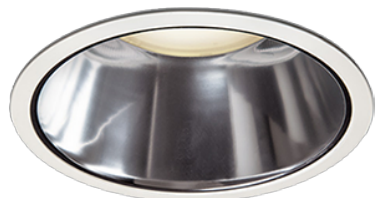

Item no. DD068-3650DW8027D-AS

Series Name: Asymmetric

With Dark Mirror Reflector

Installation	Recessed mount
Type	
Fixture wattage	36W
Beam angle	79 x 65 deg.
Color Temp.	2700K
CRI	Ra>80
Luminous	2667 lm
Body	Die-cast aluminum alloy
Body finish	N/A
Trim finish	White
Reflector finish	Dark Mirror
IP Rate	IP20
Light source	COB module
Input Voltage	AC220~240V
Dimming Type	Non-Dimmable
Certificate	CE, CCC
Cut Hole	150mm

Height (Weight)	Wide flood
78.7W	177 (1.4kg)
58.5W	177 (1.4kg)
55.0W	177 (1.4kg)
42.8W	157 (1.1kg)
36.0W	157 (1.1kg)