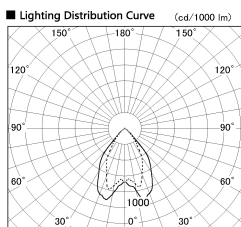

Item no. DD068-3650DW8027D-AS

Series Name: Asymmetric

With Dark Mirror Reflector

Installation	Recessed mount
Type	Asymmetric
Fixture wattage	36W
Beam angle	79 x 65 deg.
Color Temp.	2700K
CRI	Ra>80
Luminous	2667 lm
Body	Die-cast aluminum alloy
Body finish	N/A
Trim finish	White
Reflector finish	Dark Mirror
IP Rate	IP20
Light source	COB module
Input Voltage	AC220~240V
Dimming Type	Non-Dimmable
Certificate	CE, CCC
Cut Hole	150mm

Height (Weight)	Wide flood
78.7W	177 (1.4kg)
58.5W	177 (1.4kg)
55.0W	177 (1.4kg)
42.8W	157 (1.1kg)
36.0W	157 (1.1kg)