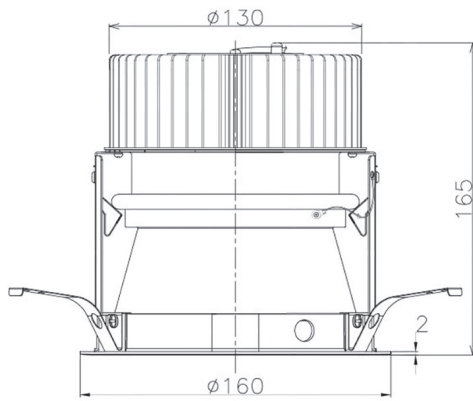

Item no. DD068-3650DW8030D-AS

Series Name: Asymmetric

With Dark Mirror Reflector

Installation	Recessed mount
Type	Asymmetric
Fixture wattage	36W
Beam angle	79 x 65 deg.
Color Temp.	3000K
CRI	Ra>80
Luminous	2778 lm
Body	Die-cast aluminum alloy
Body finish	N/A
Trim finish	White
Reflector finish	Dark Mirror
IP Rate	IP20
Light source	COB module
Input Voltage	AC220~240V
Dimming Type	Non-Dimmable
Certificate	CE, CCC
Cut Hole	150mm

Height (Weight)	Wide flood
78.7W	177 (1.4kg)
58.5W	177 (1.4kg)
55.0W	177 (1.4kg)
42.8W	157 (1.1kg)
36.0W	157 (1.1kg)