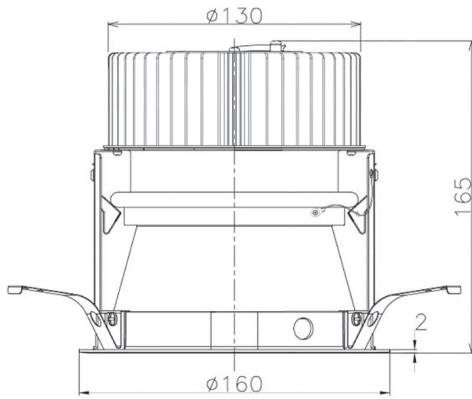

Item no. DD068-3650DW8030D-AS

Series Name: Asymmetric

With Dark Mirror Reflector

Installation	Recessed mount
Type	
Fixture wattage	36W
Beam angle	79 x 65 deg.
Color Temp.	3000K
CRI	Ra>80
Luminous	2778 lm
Body	Die-cast aluminum alloy
Body finish	N/A
Trim finish	White
Reflector finish	Dark Mirror
IP Rate	IP20
Light source	COB module
Input Voltage	AC220~240V
Dimming Type	Non-Dimmable
Certificate	CE, CCC
Cut Hole	150mm

Height (Weight)	Wide flood
78.7W	177 (1.4kg)
58.5W	177 (1.4kg)
55.0W	177 (1.4kg)
42.8W	157 (1.1kg)
36.0W	157 (1.1kg)