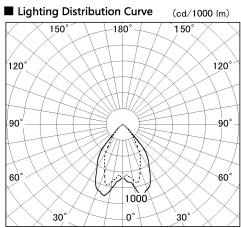

Item no. DD068-3650DW8030D-AS

Series Name: Asymmetric

With Dark Mirror Reflector

Installation	Recessed mount
Type	
Fixture wattage	36W
Beam angle	79 x 65 deg.
Color Temp.	3000K
CRI	Ra>80
Luminous	2778 lm
Body	Die-cast aluminum alloy
Body finish	N/A
Trim finish	White
Reflector finish	Dark Mirror
IP Rate	IP20
Light source	COB module
Input Voltage	AC220~240V
Dimming Type	Non-Dimmable
Certificate	CE, CCC
Cut Hole	150mm

Height (Weight)	Wide flood
78.7W	177 (1.4kg)
58.5W	177 (1.4kg)
55.0W	177 (1.4kg)
42.8W	157 (1.1kg)
36.0W	157 (1.1kg)