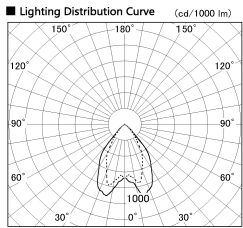

Item no. DD068-3650DW8030D-AS

Series Name: Asymmetric

With Dark Mirror Reflector

Installation	Recessed mount
Type	Asymmetric
Fixture wattage	36W
Beam angle	79 x 65 deg.
Color Temp.	3000K
CRI	Ra>80
Luminous	2778 lm
Body	Die-cast aluminum alloy
Body finish	N/A
Trim finish	White
Reflector finish	Dark Mirror
IP Rate	IP20
Light source	COB module
Input Voltage	AC220~240V
Dimming Type	Non-Dimmable
Certificate	CE, CCC
Cut Hole	150mm

Height (Weight)	Wide flood
78.7W	177 (1.4kg)
58.5W	177 (1.4kg)
55.0W	177 (1.4kg)
42.8W	157 (1.1kg)
36.0W	157 (1.1kg)