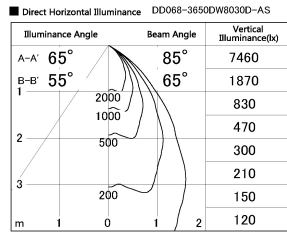

Item no. DD068-3650DW8030D-AS

Series Name: Asymmetric

With Dark Mirror Reflector

Installation	Recessed mount
Type	
Fixture wattage	36W
Beam angle	79 x 65 deg.
Color Temp.	3000K
CRI	Ra>80
Luminous	2778 lm
Body	Die-cast aluminum alloy
Body finish	N/A
Trim finish	White
Reflector finish	Dark Mirror
IP Rate	IP20
Light source	COB module
Input Voltage	AC220~240V
Dimming Type	Non-Dimmable
Certificate	CE, CCC
Cut Hole	150mm

Height (Weight)	Wide flood
78.7W	177 (1.4kg)
58.5W	177 (1.4kg)
55.0W	177 (1.4kg)
42.8W	157 (1.1kg)
36.0W	157 (1.1kg)