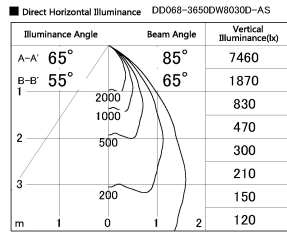

Item no. DD068-3650DW8030D-AS

Series Name: Asymmetric

With Dark Mirror Reflector

Installation	Recessed mount
Type	Asymmetric
Fixture wattage	36W
Beam angle	79 x 65 deg.
Color Temp.	3000K
CRI	Ra>80
Luminous	2778 lm
Body	Die-cast aluminum alloy
Body finish	N/A
Trim finish	White
Reflector finish	Dark Mirror
IP Rate	IP20
Light source	COB module
Input Voltage	AC220~240V
Dimming Type	Non-Dimmable
Certificate	CE, CCC
Cut Hole	150mm

Height (Weight)	Wide flood
78.7W	177 (1.4kg)
58.5W	177 (1.4kg)
55.0W	177 (1.4kg)
42.8W	157 (1.1kg)
36.0W	157 (1.1kg)