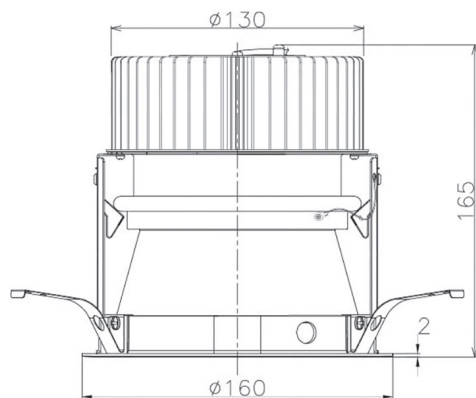

Item no. DD068-3650DW8035D-AS

Series Name: Asymmetric

With Dark Mirror Reflector

Installation	Recessed mount
Type	
Fixture wattage	36W
Beam angle	79 x 65 deg.
Color Temp.	3500K
CRI	Ra>80
Luminous	2833 lm
Body	Die-cast aluminum alloy
Body finish	N/A
Trim finish	White
Reflector finish	Dark Mirror
IP Rate	IP20
Light source	COB module
Input Voltage	AC220~240V
Dimming Type	Non-Dimmable
Certificate	CE, CCC
Cut Hole	150mm

Height (Weight)	Wide flood
78.7W	177 (1.4kg)
58.5W	177 (1.4kg)
55.0W	177 (1.4kg)
42.8W	157 (1.1kg)
36.0W	157 (1.1kg)