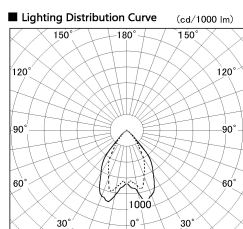

Item no. DD068-3650DW8035D-AS

Series Name: Asymmetric

With Dark Mirror Reflector

Installation	Recessed mount
Type	
Fixture wattage	36W
Beam angle	79 x 65 deg.
Color Temp.	3500K
CRI	Ra>80
Luminous	2833 lm
Body	Die-cast aluminum alloy
Body finish	N/A
Trim finish	White
Reflector finish	Dark Mirror
IP Rate	IP20
Light source	COB module
Input Voltage	AC220~240V
Dimming Type	Non-Dimmable
Certificate	CE, CCC
Cut Hole	150mm

Height (Weight)	Wide flood
78.7W	177 (1.4kg)
58.5W	177 (1.4kg)
55.0W	177 (1.4kg)
42.8W	157 (1.1kg)
36.0W	157 (1.1kg)