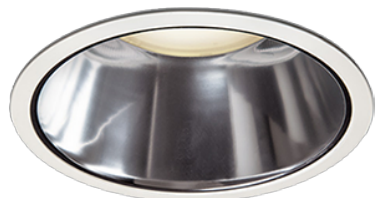

Item no. DD068-3650DW8035D-AS

Series Name: Asymmetric

With Dark Mirror Reflector

Installation	Recessed mount
Type	
Fixture wattage	36W
Beam angle	79 x 65 deg.
Color Temp.	3500K
CRI	Ra>80
Luminous	2833 lm
Body	Die-cast aluminum alloy
Body finish	N/A
Trim finish	White
Reflector finish	Dark Mirror
IP Rate	IP20
Light source	COB module
Input Voltage	AC220~240V
Dimming Type	Non-Dimmable
Certificate	CE, CCC
Cut Hole	150mm

Height (Weight)	Wide flood
78.7W	177 (1.4kg)
58.5W	177 (1.4kg)
55.0W	177 (1.4kg)
42.8W	157 (1.1kg)
36.0W	157 (1.1kg)