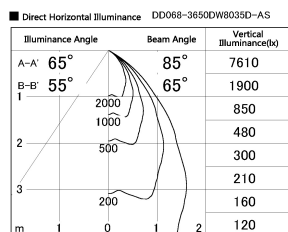

Item no. DD068-3650DW8035D-AS

Series Name: Asymmetric

With Dark Mirror Reflector

Installation	Recessed mount
Type	
Fixture wattage	36W
Beam angle	79 x 65 deg.
Color Temp.	3500K
CRI	Ra>80
Luminous	2833 lm
Body	Die-cast aluminum alloy
Body finish	N/A
Trim finish	White
Reflector finish	Dark Mirror
IP Rate	IP20
Light source	COB module
Input Voltage	AC220~240V
Dimming Type	Non-Dimmable
Certificate	CE, CCC
Cut Hole	150mm

Height (Weight)	Wide flood
78.7W	177 (1.4kg)
58.5W	177 (1.4kg)
55.0W	177 (1.4kg)
42.8W	157 (1.1kg)
36.0W	157 (1.1kg)