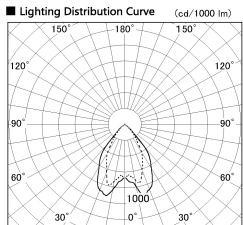

Item no. DD068-3650DW8040D-AS

Series Name: Asymmetric

With Dark Mirror Reflector

Installation	Recessed mount
Type	
Fixture wattage	36W
Beam angle	79 x 65 deg.
Color Temp.	4000K
CRI	Ra>80
Luminous	2861 lm
Body	Die-cast aluminum alloy
Body finish	N/A
Trim finish	White
Reflector finish	Dark Mirror
IP Rate	IP20
Light source	COB module
Input Voltage	AC220~240V
Dimming Type	Non-Dimmable
Certificate	CE, CCC
Cut Hole	150mm

Height (Weight)	Wide flood
78.7W	177 (1.4kg)
58.5W	177 (1.4kg)
55.0W	177 (1.4kg)
42.8W	157 (1.1kg)
36.0W	157 (1.1kg)