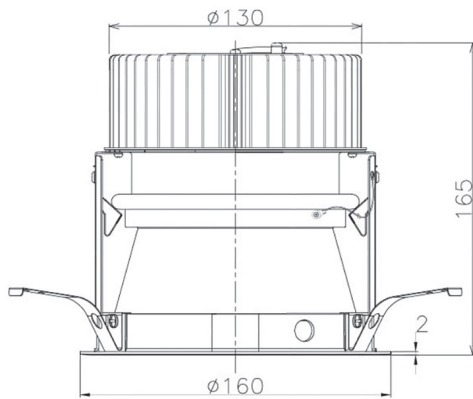

Item no. DD068-3650DW8040D-AS

Series Name: Asymmetric

With Dark Mirror Reflector

Installation	Recessed mount
Type	
Fixture wattage	36W
Beam angle	79 x 65 deg.
Color Temp.	4000K
CRI	Ra>80
Luminous	2861 lm
Body	Die-cast aluminum alloy
Body finish	N/A
Trim finish	White
Reflector finish	Dark Mirror
IP Rate	IP20
Light source	COB module
Input Voltage	AC220~240V
Dimming Type	Non-Dimmable
Certificate	CE, CCC
Cut Hole	150mm

Height (Weight)	Wide flood
78.7W	177 (1.4kg)
58.5W	177 (1.4kg)
55.0W	177 (1.4kg)
42.8W	157 (1.1kg)
36.0W	157 (1.1kg)