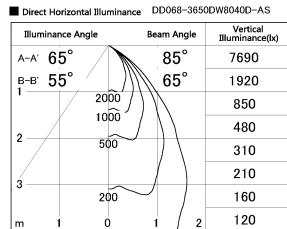

Item no. DD068-3650DW8040D-AS

Series Name: Asymmetric

With Dark Mirror Reflector

Installation	Recessed mount
Type	
Fixture wattage	36W
Beam angle	79 x 65 deg.
Color Temp.	4000K
CRI	Ra>80
Luminous	2861 lm
Body	Die-cast aluminum alloy
Body finish	N/A
Trim finish	White
Reflector finish	Dark Mirror
IP Rate	IP20
Light source	COB module
Input Voltage	AC220~240V
Dimming Type	Non-Dimmable
Certificate	CE, CCC
Cut Hole	150mm

Height (Weight)	Wide flood
78.7W	177 (1.4kg)
58.5W	177 (1.4kg)
55.0W	177 (1.4kg)
42.8W	157 (1.1kg)
36.0W	157 (1.1kg)