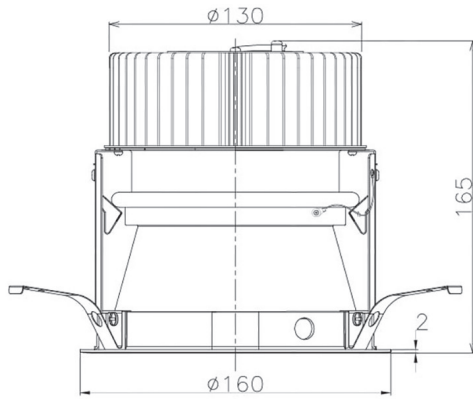

Item no. DD068-3650DW8527D-AS

Series Name: Asymmetric

With Dark Mirror Reflector

Installation	Recessed mount
Type	Asymmetric
Fixture wattage	36W
Beam angle	79 x 65 deg.
Color Temp.	2700K
CRI	Ra>85
Luminous	2507 lm
Body	Die-cast aluminum alloy
Body finish	N/A
Trim finish	White
Reflector finish	Dark Mirror
IP Rate	IP20
Light source	COB module
Input Voltage	AC220~240V
Dimming Type	Non-Dimmable
Certificate	CE, CCC
Cut Hole	150mm

Height (Weight)	Wide flood
78.7W	177 (1.4kg)
58.5W	177 (1.4kg)
55.0W	177 (1.4kg)
42.8W	157 (1.1kg)
36.0W	157 (1.1kg)