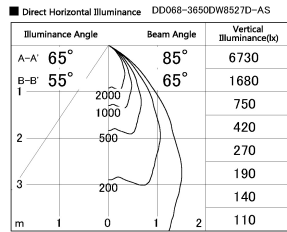

Item no. DD068-3650DW8527D-AS

Series Name: Asymmetric

With Dark Mirror Reflector

Installation	Recessed mount
Type	Asymmetric
Fixture wattage	36W
Beam angle	79 x 65 deg.
Color Temp.	2700K
CRI	Ra>85
Luminous	2507 lm
Body	Die-cast aluminum alloy
Body finish	N/A
Trim finish	White
Reflector finish	Dark Mirror
IP Rate	IP20
Light source	COB module
Input Voltage	AC220~240V
Dimming Type	Non-Dimmable
Certificate	CE, CCC
Cut Hole	150mm

Height (Weight)	Wide flood
78.7W	177 (1.4kg)
58.5W	177 (1.4kg)
55.0W	177 (1.4kg)
42.8W	157 (1.1kg)
36.0W	157 (1.1kg)