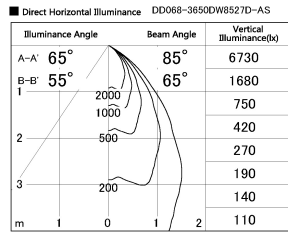

Item no. DD068-3650DW8527D-AS

Series Name: Asymmetric

With Dark Mirror Reflector

Installation	Recessed mount
Type	
Fixture wattage	36W
Beam angle	79 x 65 deg.
Color Temp.	2700K
CRI	Ra>85
Luminous	2507 lm
Body	Die-cast aluminum alloy
Body finish	N/A
Trim finish	White
Reflector finish	Dark Mirror
IP Rate	IP20
Light source	COB module
Input Voltage	AC220~240V
Dimming Type	Non-Dimmable
Certificate	CE, CCC
Cut Hole	150mm

Height (Weight)	Wide flood
78.7W	177 (1.4kg)
58.5W	177 (1.4kg)
55.0W	177 (1.4kg)
42.8W	157 (1.1kg)
36.0W	157 (1.1kg)