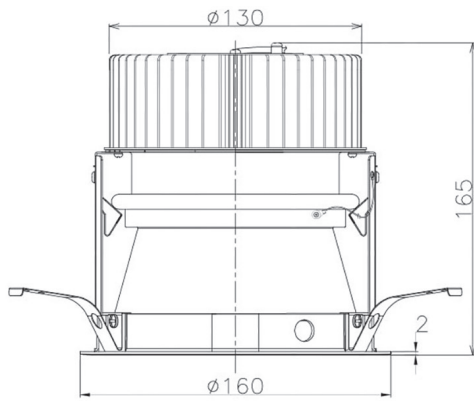

Item no. DD068-3650DW8527D-AS

Series Name: Asymmetric

With Dark Mirror Reflector

Installation	Recessed mount
Type	
Fixture wattage	36W
Beam angle	79 x 65 deg.
Color Temp.	2700K
CRI	Ra>85
Luminous	2507 lm
Body	Die-cast aluminum alloy
Body finish	N/A
Trim finish	White
Reflector finish	Dark Mirror
IP Rate	IP20
Light source	COB module
Input Voltage	AC220~240V
Dimming Type	Non-Dimmable
Certificate	CE, CCC
Cut Hole	150mm

Height (Weight)	Wide flood
78.7W	177 (1.4kg)
58.5W	177 (1.4kg)
55.0W	177 (1.4kg)
42.8W	157 (1.1kg)
36.0W	157 (1.1kg)