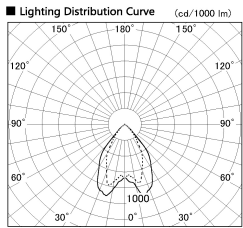

Item no. DD068-3650DW8527D-AS

Series Name: Asymmetric

With Dark Mirror Reflector

Installation	Recessed mount
Type	Asymmetric
Fixture wattage	36W
Beam angle	79 x 65 deg.
Color Temp.	2700K
CRI	Ra>85
Luminous	2507 lm
Body	Die-cast aluminum alloy
Body finish	N/A
Trim finish	White
Reflector finish	Dark Mirror
IP Rate	IP20
Light source	COB module
Input Voltage	AC220~240V
Dimming Type	Non-Dimmable
Certificate	CE, CCC
Cut Hole	150mm

Height (Weight)	Wide flood
78.7W	177 (1.4kg)
58.5W	177 (1.4kg)
55.0W	177 (1.4kg)
42.8W	157 (1.1kg)
36.0W	157 (1.1kg)