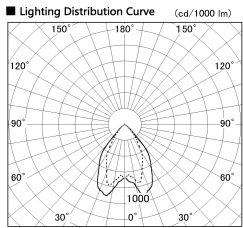

Item no. DD068-3650DW8527D-AS

Series Name: Asymmetric

With Dark Mirror Reflector

Installation	Recessed mount
Type	
Fixture wattage	36W
Beam angle	79 x 65 deg.
Color Temp.	2700K
CRI	Ra>85
Luminous	2507 lm
Body	Die-cast aluminum alloy
Body finish	N/A
Trim finish	White
Reflector finish	Dark Mirror
IP Rate	IP20
Light source	COB module
Input Voltage	AC220~240V
Dimming Type	Non-Dimmable
Certificate	CE, CCC
Cut Hole	150mm

Height (Weight)	Wide flood
78.7W	177 (1.4kg)
58.5W	177 (1.4kg)
55.0W	177 (1.4kg)
42.8W	157 (1.1kg)
36.0W	157 (1.1kg)