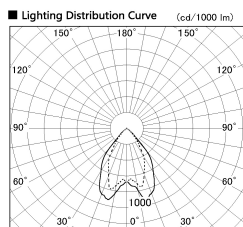

Item no. DD068-3650DW8530D-AS

Series Name: Asymmetric

With Dark Mirror Reflector

Installation	Recessed mount
Type	
Fixture wattage	36W
Beam angle	79 x 65 deg.
Color Temp.	3000K
CRI	Ra>85
Luminous	2611 lm
Body	Die-cast aluminum alloy
Body finish	N/A
Trim finish	White
Reflector finish	Dark Mirror
IP Rate	IP20
Light source	COB module
Input Voltage	AC220~240V
Dimming Type	Non-Dimmable
Certificate	CE, CCC
Cut Hole	150mm

Height (Weight)	Wide flood
78.7W	177 (1.4kg)
58.5W	177 (1.4kg)
55.0W	177 (1.4kg)
42.8W	157 (1.1kg)
36.0W	157 (1.1kg)