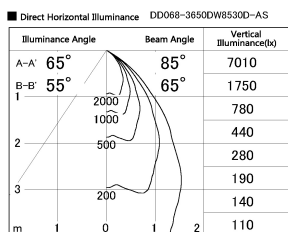

Item no. DD068-3650DW8530D-AS

Series Name: Asymmetric

With Dark Mirror Reflector

Installation	Recessed mount
Type	
Fixture wattage	36W
Beam angle	79 x 65 deg.
Color Temp.	3000K
CRI	Ra>85
Luminous	2611 lm
Body	Die-cast aluminum alloy
Body finish	N/A
Trim finish	White
Reflector finish	Dark Mirror
IP Rate	IP20
Light source	COB module
Input Voltage	AC220~240V
Dimming Type	Non-Dimmable
Certificate	CE, CCC
Cut Hole	150mm

Height (Weight)	Wide flood
78.7W	177 (1.4kg)
58.5W	177 (1.4kg)
55.0W	177 (1.4kg)
42.8W	157 (1.1kg)
36.0W	157 (1.1kg)