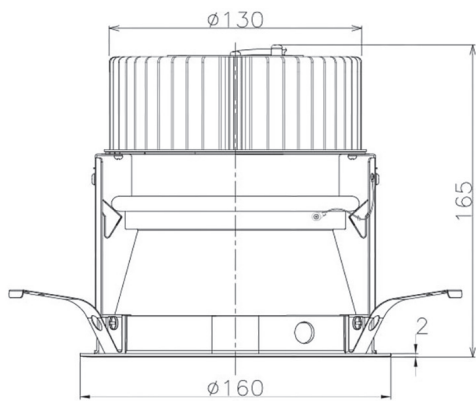

Item no. DD068-3650DW8530D-AS

Series Name: Asymmetric

With Dark Mirror Reflector

Installation	Recessed mount
Type	
Fixture wattage	36W
Beam angle	79 x 65 deg.
Color Temp.	3000K
CRI	Ra>85
Luminous	2611 lm
Body	Die-cast aluminum alloy
Body finish	N/A
Trim finish	White
Reflector finish	Dark Mirror
IP Rate	IP20
Light source	COB module
Input Voltage	AC220~240V
Dimming Type	Non-Dimmable
Certificate	CE, CCC
Cut Hole	150mm

Height (Weight)	Wide flood
78.7W	177 (1.4kg)
58.5W	177 (1.4kg)
55.0W	177 (1.4kg)
42.8W	157 (1.1kg)
36.0W	157 (1.1kg)