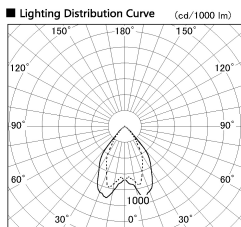

Item no. DD068-3650DW8535D-AS

Series Name: Asymmetric

With Dark Mirror Reflector

Installation	Recessed mount
Type	
Fixture wattage	36W
Beam angle	79 x 65 deg.
Color Temp.	3500K
CRI	Ra>85
Luminous	2663 lm
Body	Die-cast aluminum alloy
Body finish	N/A
Trim finish	White
Reflector finish	Dark Mirror
IP Rate	IP20
Light source	COB module
Input Voltage	AC220~240V
Dimming Type	Non-Dimmable
Certificate	CE, CCC
Cut Hole	150mm

Height (Weight)	Wide flood
78.7W	177 (1.4kg)
58.5W	177 (1.4kg)
55.0W	177 (1.4kg)
42.8W	157 (1.1kg)
36.0W	157 (1.1kg)