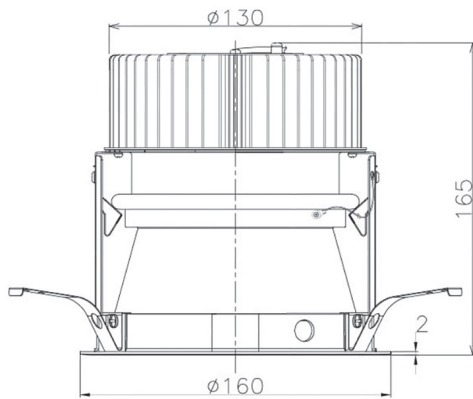

Item no. DD068-3650DW8535D-AS

Series Name: Asymmetric

With Dark Mirror Reflector

Installation	Recessed mount
Type	
Fixture wattage	36W
Beam angle	79 x 65 deg.
Color Temp.	3500K
CRI	Ra>85
Luminous	2663 lm
Body	Die-cast aluminum alloy
Body finish	N/A
Trim finish	White
Reflector finish	Dark Mirror
IP Rate	IP20
Light source	COB module
Input Voltage	AC220~240V
Dimming Type	Non-Dimmable
Certificate	CE, CCC
Cut Hole	150mm

Height (Weight)	Wide flood
78.7W	177 (1.4kg)
58.5W	177 (1.4kg)
55.0W	177 (1.4kg)
42.8W	157 (1.1kg)
36.0W	157 (1.1kg)