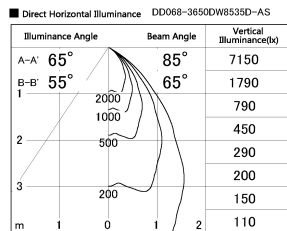

Item no. DD068-3650DW8535D-AS

Series Name: Asymmetric

With Dark Mirror Reflector

Installation	Recessed mount
Type	
Fixture wattage	36W
Beam angle	79 x 65 deg.
Color Temp.	3500K
CRI	Ra>85
Luminous	2663 lm
Body	Die-cast aluminum alloy
Body finish	N/A
Trim finish	White
Reflector finish	Dark Mirror
IP Rate	IP20
Light source	COB module
Input Voltage	AC220~240V
Dimming Type	Non-Dimmable
Certificate	CE, CCC
Cut Hole	150mm

Height (Weight)	Wide flood
78.7W	177 (1.4kg)
58.5W	177 (1.4kg)
55.0W	177 (1.4kg)
42.8W	157 (1.1kg)
36.0W	157 (1.1kg)