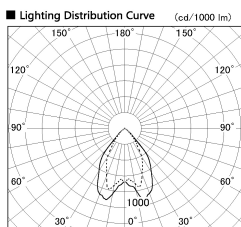

Item no. DD068-3650DW8540D-AS

Series Name: Asymmetric

With Dark Mirror Reflector

Installation	Recessed mount
Type	
Fixture wattage	36W
Beam angle	79 x 65 deg.
Color Temp.	4000K
CRI	Ra>85
Luminous	2690 lm
Body	Die-cast aluminum alloy
Body finish	N/A
Trim finish	White
Reflector finish	Dark Mirror
IP Rate	IP20
Light source	COB module
Input Voltage	AC220~240V
Dimming Type	Non-Dimmable
Certificate	CE, CCC
Cut Hole	150mm

Height (Weight)	Wide flood
78.7W	177 (1.4kg)
58.5W	177 (1.4kg)
55.0W	177 (1.4kg)
42.8W	157 (1.1kg)
36.0W	157 (1.1kg)