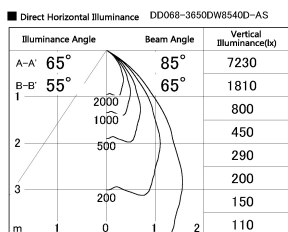

Item no. DD068-3650DW8540D-AS

Series Name: Asymmetric

With Dark Mirror Reflector

Installation	Recessed mount
Type	
Fixture wattage	36W
Beam angle	79 x 65 deg.
Color Temp.	4000K
CRI	Ra>85
Luminous	2690 lm
Body	Die-cast aluminum alloy
Body finish	N/A
Trim finish	White
Reflector finish	Dark Mirror
IP Rate	IP20
Light source	COB module
Input Voltage	AC220~240V
Dimming Type	Non-Dimmable
Certificate	CE, CCC
Cut Hole	150mm

Height (Weight)	Wide flood
78.7W	177 (1.4kg)
58.5W	177 (1.4kg)
55.0W	177 (1.4kg)
42.8W	157 (1.1kg)
36.0W	157 (1.1kg)