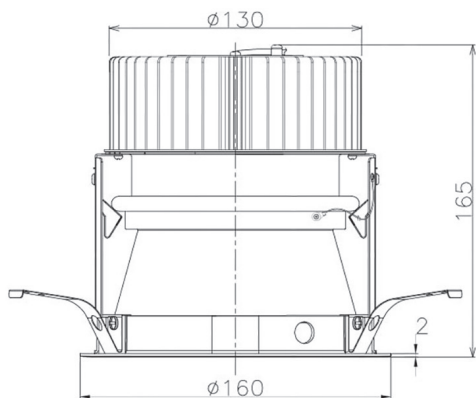

Item no. DD068-3650DW8540D-AS

Series Name: Asymmetric

With Dark Mirror Reflector

Installation	Recessed mount
Type	
Fixture wattage	36W
Beam angle	79 x 65 deg.
Color Temp.	4000K
CRI	Ra>85
Luminous	2690 lm
Body	Die-cast aluminum alloy
Body finish	N/A
Trim finish	White
Reflector finish	Dark Mirror
IP Rate	IP20
Light source	COB module
Input Voltage	AC220~240V
Dimming Type	Non-Dimmable
Certificate	CE, CCC
Cut Hole	150mm

Height (Weight)	Wide flood
78.7W	177 (1.4kg)
58.5W	177 (1.4kg)
55.0W	177 (1.4kg)
42.8W	157 (1.1kg)
36.0W	157 (1.1kg)