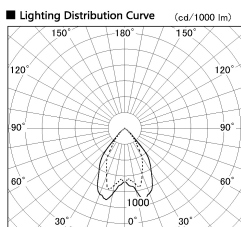

Item no. DD068-3650DW9027D-AS

Series Name: Asymmetric

With Dark Mirror Reflector

Installation	Recessed mount
Type	
Fixture wattage	36W
Beam angle	79 x 65 deg.
Color Temp.	2700K
CRI	Ra>90
Luminous	2279 lm
Body	Die-cast aluminum alloy
Body finish	N/A
Trim finish	White
Reflector finish	Dark Mirror
IP Rate	IP20
Light source	COB module
Input Voltage	AC220~240V
Dimming Type	Non-Dimmable
Certificate	CE, CCC
Cut Hole	150mm

Height (Weight)	Wide flood
78.7W	177 (1.4kg)
58.5W	177 (1.4kg)
55.0W	177 (1.4kg)
42.8W	157 (1.1kg)
36.0W	157 (1.1kg)