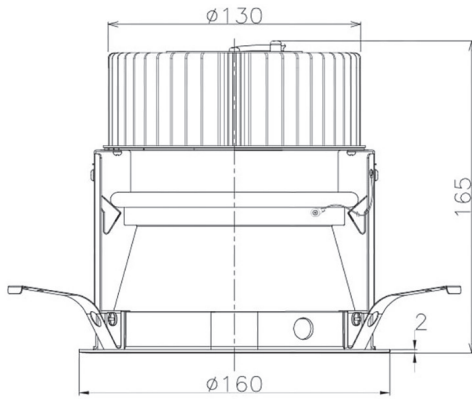

Item no. DD068-3650DW9027D-AS

Series Name: Asymmetric

With Dark Mirror Reflector

Installation	Recessed mount
Type	
Fixture wattage	36W
Beam angle	79 x 65 deg.
Color Temp.	2700K
CRI	Ra>90
Luminous	2279 lm
Body	Die-cast aluminum alloy
Body finish	N/A
Trim finish	White
Reflector finish	Dark Mirror
IP Rate	IP20
Light source	COB module
Input Voltage	AC220~240V
Dimming Type	Non-Dimmable
Certificate	CE, CCC
Cut Hole	150mm

Height (Weight)	Wide flood
78.7W	177 (1.4kg)
58.5W	177 (1.4kg)
55.0W	177 (1.4kg)
42.8W	157 (1.1kg)
36.0W	157 (1.1kg)