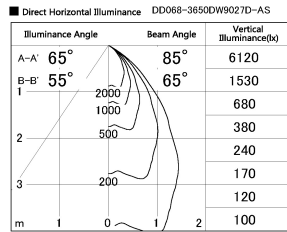

Item no. DD068-3650DW9027D-AS

Series Name: Asymmetric

With Dark Mirror Reflector

Installation	Recessed mount
Type	
Fixture wattage	36W
Beam angle	79 x 65 deg.
Color Temp.	2700K
CRI	Ra>90
Luminous	2279 lm
Body	Die-cast aluminum alloy
Body finish	N/A
Trim finish	White
Reflector finish	Dark Mirror
IP Rate	IP20
Light source	COB module
Input Voltage	AC220~240V
Dimming Type	Non-Dimmable
Certificate	CE, CCC
Cut Hole	150mm

Height (Weight)	Wide flood
78.7W	177 (1.4kg)
58.5W	177 (1.4kg)
55.0W	177 (1.4kg)
42.8W	157 (1.1kg)
36.0W	157 (1.1kg)