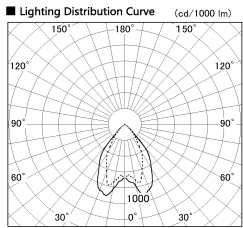

Item no. DD068-3650DW9027D-AS

Series Name: Asymmetric

With Dark Mirror Reflector

Installation	Recessed mount
Type	
Fixture wattage	36W
Beam angle	79 x 65 deg.
Color Temp.	2700K
CRI	Ra>90
Luminous	2279 lm
Body	Die-cast aluminum alloy
Body finish	N/A
Trim finish	White
Reflector finish	Dark Mirror
IP Rate	IP20
Light source	COB module
Input Voltage	AC220~240V
Dimming Type	Non-Dimmable
Certificate	CE, CCC
Cut Hole	150mm

Height (Weight)	Wide flood
78.7W	177 (1.4kg)
58.5W	177 (1.4kg)
55.0W	177 (1.4kg)
42.8W	157 (1.1kg)
36.0W	157 (1.1kg)