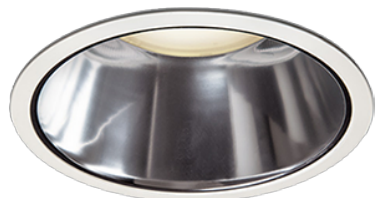

Item no. DD068-3650DW9027D-AS

Series Name: Asymmetric

With Dark Mirror Reflector

Installation	Recessed mount
Type	
Fixture wattage	36W
Beam angle	79 x 65 deg.
Color Temp.	2700K
CRI	Ra>90
Luminous	2279 lm
Body	Die-cast aluminum alloy
Body finish	N/A
Trim finish	White
Reflector finish	Dark Mirror
IP Rate	IP20
Light source	COB module
Input Voltage	AC220~240V
Dimming Type	Non-Dimmable
Certificate	CE, CCC
Cut Hole	150mm

Height (Weight)	Wide flood
78.7W	177 (1.4kg)
58.5W	177 (1.4kg)
55.0W	177 (1.4kg)
42.8W	157 (1.1kg)
36.0W	157 (1.1kg)