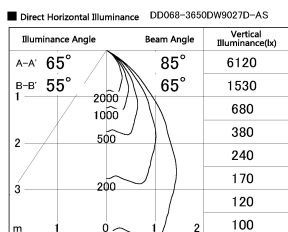

Item no. DD068-3650DW9027D-AS

Series Name: Asymmetric

With Dark Mirror Reflector

Installation	Recessed mount
Type	
Fixture wattage	36W
Beam angle	79 x 65 deg.
Color Temp.	2700K
CRI	Ra>90
Luminous	2279 lm
Body	Die-cast aluminum alloy
Body finish	N/A
Trim finish	White
Reflector finish	Dark Mirror
IP Rate	IP20
Light source	COB module
Input Voltage	AC220~240V
Dimming Type	Non-Dimmable
Certificate	CE, CCC
Cut Hole	150mm

Height (Weight)	Wide flood
78.7W	177 (1.4kg)
58.5W	177 (1.4kg)
55.0W	177 (1.4kg)
42.8W	157 (1.1kg)
36.0W	157 (1.1kg)