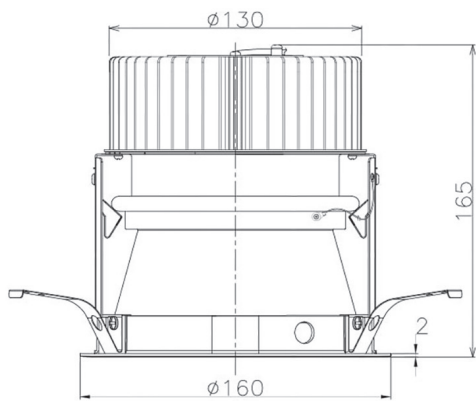

Item no. DD068-3650DW9027D-AS

Series Name: Asymmetric

With Dark Mirror Reflector

Installation	Recessed mount
Type	
Fixture wattage	36W
Beam angle	79 x 65 deg.
Color Temp.	2700K
CRI	Ra>90
Luminous	2279 lm
Body	Die-cast aluminum alloy
Body finish	N/A
Trim finish	White
Reflector finish	Dark Mirror
IP Rate	IP20
Light source	COB module
Input Voltage	AC220~240V
Dimming Type	Non-Dimmable
Certificate	CE, CCC
Cut Hole	150mm

Height (Weight)	Wide flood
78.7W	177 (1.4kg)
58.5W	177 (1.4kg)
55.0W	177 (1.4kg)
42.8W	157 (1.1kg)
36.0W	157 (1.1kg)