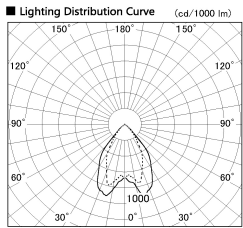

Item no. DD068-3650DW9030D-AS

Series Name: Asymmetric

With Dark Mirror Reflector

Installation	Recessed mount
Type	
Fixture wattage	36W
Beam angle	79 x 65 deg.
Color Temp.	3000K
CRI	Ra>90
Luminous	2374 lm
Body	Die-cast aluminum alloy
Body finish	N/A
Trim finish	White
Reflector finish	Dark Mirror
IP Rate	IP20
Light source	COB module
Input Voltage	AC220~240V
Dimming Type	Non-Dimmable
Certificate	CE, CCC
Cut Hole	150mm

Height (Weight)	Wide flood
78.7W	177 (1.4kg)
58.5W	177 (1.4kg)
55.0W	177 (1.4kg)
42.8W	157 (1.1kg)
36.0W	157 (1.1kg)