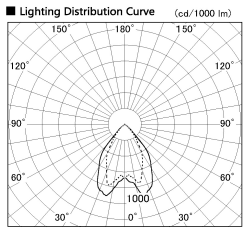

Item no. DD068-3650DW9030D-AS

Series Name: Asymmetric

With Dark Mirror Reflector

Installation	Recessed mount
Type	Asymmetric
Fixture wattage	36W
Beam angle	79 x 65 deg.
Color Temp.	3000K
CRI	Ra>90
Luminous	2374 lm
Body	Die-cast aluminum alloy
Body finish	N/A
Trim finish	White
Reflector finish	Dark Mirror
IP Rate	IP20
Light source	COB module
Input Voltage	AC220~240V
Dimming Type	Non-Dimmable
Certificate	CE, CCC
Cut Hole	150mm

Height (Weight)	Wide flood
78.7W	177 (1.4kg)
58.5W	177 (1.4kg)
55.0W	177 (1.4kg)
42.8W	157 (1.1kg)
36.0W	157 (1.1kg)