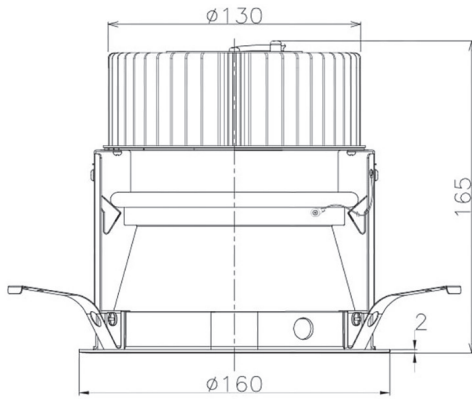

Item no. DD068-3650DW9030D-AS

Series Name: Asymmetric

With Dark Mirror Reflector

Installation	Recessed mount
Type	Asymmetric
Fixture wattage	36W
Beam angle	79 x 65 deg.
Color Temp.	3000K
CRI	Ra>90
Luminous	2374 lm
Body	Die-cast aluminum alloy
Body finish	N/A
Trim finish	White
Reflector finish	Dark Mirror
IP Rate	IP20
Light source	COB module
Input Voltage	AC220~240V
Dimming Type	Non-Dimmable
Certificate	CE, CCC
Cut Hole	150mm

Height (Weight)	Wide flood
78.7W	177 (1.4kg)
58.5W	177 (1.4kg)
55.0W	177 (1.4kg)
42.8W	157 (1.1kg)
36.0W	157 (1.1kg)