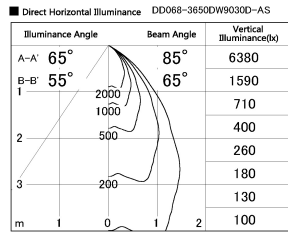

Item no. DD068-3650DW9030D-AS

Series Name: Asymmetric

With Dark Mirror Reflector

Installation	Recessed mount
Type	Asymmetric
Fixture wattage	36W
Beam angle	79 x 65 deg.
Color Temp.	3000K
CRI	Ra>90
Luminous	2374 lm
Body	Die-cast aluminum alloy
Body finish	N/A
Trim finish	White
Reflector finish	Dark Mirror
IP Rate	IP20
Light source	COB module
Input Voltage	AC220~240V
Dimming Type	Non-Dimmable
Certificate	CE, CCC
Cut Hole	150mm

Height (Weight)	Wide flood
78.7W	177 (1.4kg)
58.5W	177 (1.4kg)
55.0W	177 (1.4kg)
42.8W	157 (1.1kg)
36.0W	157 (1.1kg)