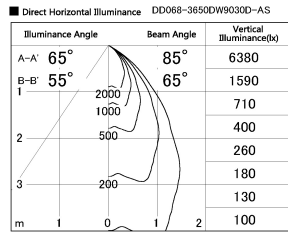

Item no. DD068-3650DW9030D-AS

Series Name: Asymmetric

With Dark Mirror Reflector

Installation	Recessed mount
Type	
Fixture wattage	36W
Beam angle	79 x 65 deg.
Color Temp.	3000K
CRI	Ra>90
Luminous	2374 lm
Body	Die-cast aluminum alloy
Body finish	N/A
Trim finish	White
Reflector finish	Dark Mirror
IP Rate	IP20
Light source	COB module
Input Voltage	AC220~240V
Dimming Type	Non-Dimmable
Certificate	CE, CCC
Cut Hole	150mm

Height (Weight)	Wide flood
78.7W	177 (1.4kg)
58.5W	177 (1.4kg)
55.0W	177 (1.4kg)
42.8W	157 (1.1kg)
36.0W	157 (1.1kg)