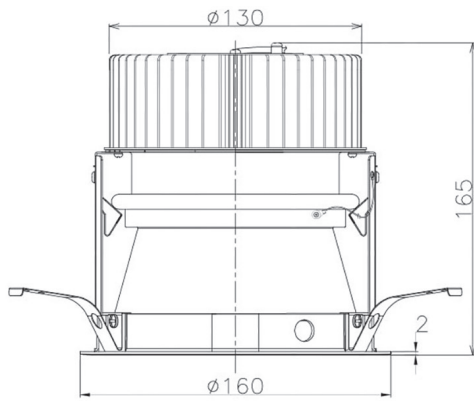

Item no. DD068-3650DW9030D-AS

Series Name: Asymmetric

With Dark Mirror Reflector

Installation	Recessed mount
Type	
Fixture wattage	36W
Beam angle	79 x 65 deg.
Color Temp.	3000K
CRI	Ra>90
Luminous	2374 lm
Body	Die-cast aluminum alloy
Body finish	N/A
Trim finish	White
Reflector finish	Dark Mirror
IP Rate	IP20
Light source	COB module
Input Voltage	AC220~240V
Dimming Type	Non-Dimmable
Certificate	CE, CCC
Cut Hole	150mm

Height (Weight)	Wide flood
78.7W	177 (1.4kg)
58.5W	177 (1.4kg)
55.0W	177 (1.4kg)
42.8W	157 (1.1kg)
36.0W	157 (1.1kg)