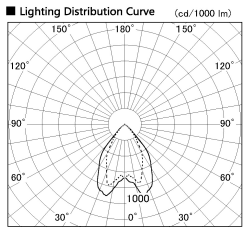

Item no. DD068-3650DW9035D-AS

Series Name: Asymmetric

With Dark Mirror Reflector

Installation	Recessed mount
Type	
Fixture wattage	36W
Beam angle	79 x 65 deg.
Color Temp.	3500K
CRI	Ra>90
Luminous	2422 lm
Body	Die-cast aluminum alloy
Body finish	N/A
Trim finish	White
Reflector finish	Dark Mirror
IP Rate	IP20
Light source	COB module
Input Voltage	AC220~240V
Dimming Type	Non-Dimmable
Certificate	CE, CCC
Cut Hole	150mm

Height (Weight)	Wide flood
78.7W	177 (1.4kg)
58.5W	177 (1.4kg)
55.0W	177 (1.4kg)
42.8W	157 (1.1kg)
36.0W	157 (1.1kg)