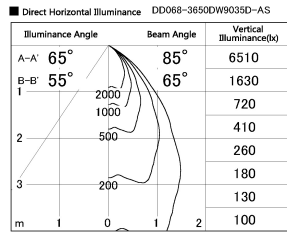

Item no. DD068-3650DW9035D-AS

Series Name: Asymmetric

With Dark Mirror Reflector

Installation	Recessed mount
Type	
Fixture wattage	36W
Beam angle	79 x 65 deg.
Color Temp.	3500K
CRI	Ra>90
Luminous	2422 lm
Body	Die-cast aluminum alloy
Body finish	N/A
Trim finish	White
Reflector finish	Dark Mirror
IP Rate	IP20
Light source	COB module
Input Voltage	AC220~240V
Dimming Type	Non-Dimmable
Certificate	CE, CCC
Cut Hole	150mm

Height (Weight)	Wide flood
78.7W	177 (1.4kg)
58.5W	177 (1.4kg)
55.0W	177 (1.4kg)
42.8W	157 (1.1kg)
36.0W	157 (1.1kg)