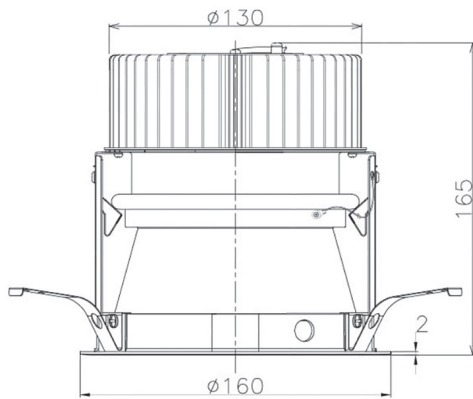

Item no. DD068-3650DW9035D-AS

Series Name: Asymmetric

With Dark Mirror Reflector

Installation	Recessed mount
Type	
Fixture wattage	36W
Beam angle	79 x 65 deg.
Color Temp.	3500K
CRI	Ra>90
Luminous	2422 lm
Body	Die-cast aluminum alloy
Body finish	N/A
Trim finish	White
Reflector finish	Dark Mirror
IP Rate	IP20
Light source	COB module
Input Voltage	AC220~240V
Dimming Type	Non-Dimmable
Certificate	CE, CCC
Cut Hole	150mm

Height (Weight)	Wide flood
78.7W	177 (1.4kg)
58.5W	177 (1.4kg)
55.0W	177 (1.4kg)
42.8W	157 (1.1kg)
36.0W	157 (1.1kg)