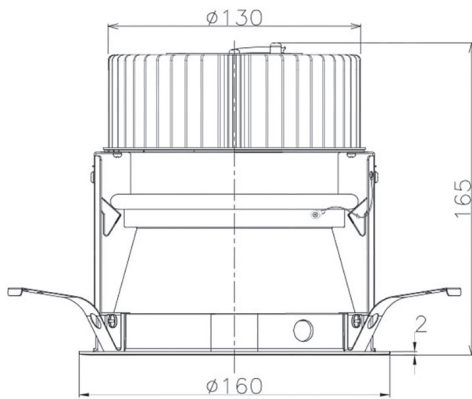

Item no. DD068-3650DW9040D-AS

Series Name: Asymmetric

With Dark Mirror Reflector

Installation	Recessed mount
Type	
Fixture wattage	36W
Beam angle	79 x 65 deg.
Color Temp.	4000K
CRI	Ra>90
Luminous	2446 lm
Body	Die-cast aluminum alloy
Body finish	N/A
Trim finish	White
Reflector finish	Dark Mirror
IP Rate	IP20
Light source	COB module
Input Voltage	AC220~240V
Dimming Type	Non-Dimmable
Certificate	CE, CCC
Cut Hole	150mm

Height (Weight)	Wide flood
78.7W	177 (1.4kg)
58.5W	177 (1.4kg)
55.0W	177 (1.4kg)
42.8W	157 (1.1kg)
36.0W	157 (1.1kg)