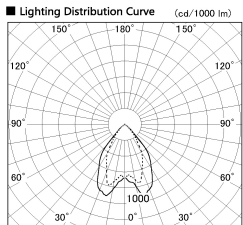

Item no. DD068-3650DW9040D-AS

Series Name: Asymmetric

With Dark Mirror Reflector

Installation	Recessed mount
Type	
Fixture wattage	36W
Beam angle	79 x 65 deg.
Color Temp.	4000K
CRI	Ra>90
Luminous	2446 lm
Body	Die-cast aluminum alloy
Body finish	N/A
Trim finish	White
Reflector finish	Dark Mirror
IP Rate	IP20
Light source	COB module
Input Voltage	AC220~240V
Dimming Type	Non-Dimmable
Certificate	CE, CCC
Cut Hole	150mm

Height (Weight)	Wide flood
78.7W	177 (1.4kg)
58.5W	177 (1.4kg)
55.0W	177 (1.4kg)
42.8W	157 (1.1kg)
36.0W	157 (1.1kg)