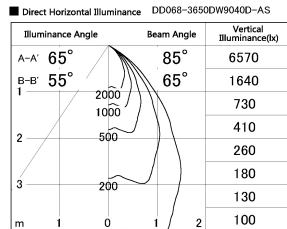

Item no. DD068-3650DW9040D-AS

Series Name: Asymmetric

With Dark Mirror Reflector

Installation	Recessed mount
Type	
Fixture wattage	36W
Beam angle	79 x 65 deg.
Color Temp.	4000K
CRI	Ra>90
Luminous	2446 lm
Body	Die-cast aluminum alloy
Body finish	N/A
Trim finish	White
Reflector finish	Dark Mirror
IP Rate	IP20
Light source	COB module
Input Voltage	AC220~240V
Dimming Type	Non-Dimmable
Certificate	CE, CCC
Cut Hole	150mm

Height (Weight)	Wide flood
78.7W	177 (1.4kg)
58.5W	177 (1.4kg)
55.0W	177 (1.4kg)
42.8W	157 (1.1kg)
36.0W	157 (1.1kg)