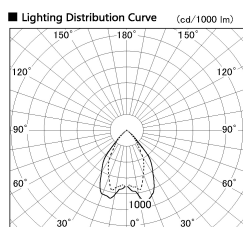

Item no. DD068-3650MW8027D-AS

Series Name: Asymmetric

Installation	Recessed mount
Type	Asymmetric
Fixture wattage	36W
Beam angle	79 x 65 deg.
Color Temp.	2700K
CRI	Ra>80
Luminous	2885 lm
Body	Die-cast aluminum alloy
Body finish	N/A
Trim finish	White
Reflector finish	Mirror
IP Rate	IP20
Light source	COB module
Input Voltage	AC220~240V
Dimming Type	Non-Dimmable
Certificate	CE, CCC
Cut Hole	150mm

Height (Weight)	Wide flood
78.7W	177 (1.4kg)
58.5W	177 (1.4kg)
55.0W	177 (1.4kg)
42.8W	157 (1.1kg)
36.0W	157 (1.1kg)