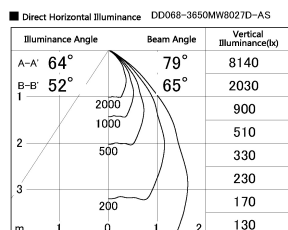

Item no. DD068-3650MW8027D-AS

Series Name: Asymmetric

Installation	Recessed mount
Type	
Fixture wattage	36W
Beam angle	79 x 65 deg.
Color Temp.	2700K
CRI	Ra>80
Luminous	2885 lm
Body	Die-cast aluminum alloy
Body finish	N/A
Trim finish	White
Reflector finish	Mirror
IP Rate	IP20
Light source	COB module
Input Voltage	AC220~240V
Dimming Type	Non-Dimmable
Certificate	CE, CCC
Cut Hole	150mm

Height (Weight)	Wide flood
78.7W	177 (1.4kg)
58.5W	177 (1.4kg)
55.0W	177 (1.4kg)
42.8W	157 (1.1kg)
36.0W	157 (1.1kg)