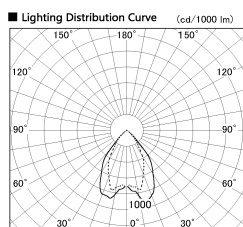

Item no. DD068-3650MW8027D-AS

Series Name: Asymmetric

Installation	Recessed mount
Type	
Fixture wattage	36W
Beam angle	79 x 65 deg.
Color Temp.	2700K
CRI	Ra>80
Luminous	2885 lm
Body	Die-cast aluminum alloy
Body finish	N/A
Trim finish	White
Reflector finish	Mirror
IP Rate	IP20
Light source	COB module
Input Voltage	AC220~240V
Dimming Type	Non-Dimmable
Certificate	CE, CCC
Cut Hole	150mm

Height (Weight)	Wide flood
78.7W	177 (1.4kg)
58.5W	177 (1.4kg)
55.0W	177 (1.4kg)
42.8W	157 (1.1kg)
36.0W	157 (1.1kg)