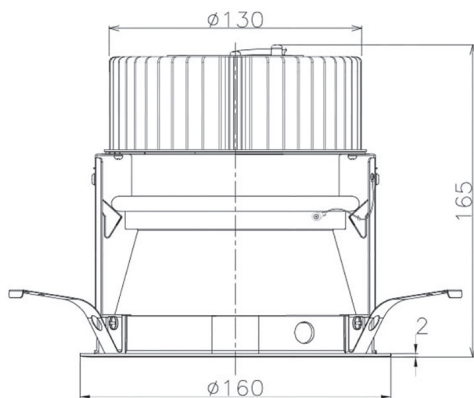

Item no. DD068-3650MW8027D-AS

Series Name: Asymmetric

Installation	Recessed mount
Type	Asymmetric
Fixture wattage	36W
Beam angle	79 x 65 deg.
Color Temp.	2700K
CRI	Ra>80
Luminous	2885 lm
Body	Die-cast aluminum alloy
Body finish	N/A
Trim finish	White
Reflector finish	Mirror
IP Rate	IP20
Light source	COB module
Input Voltage	AC220~240V
Dimming Type	Non-Dimmable
Certificate	CE, CCC
Cut Hole	150mm

Height (Weight)	Wide flood
78.7W	177 (1.4kg)
58.5W	177 (1.4kg)
55.0W	177 (1.4kg)
42.8W	157 (1.1kg)
36.0W	157 (1.1kg)