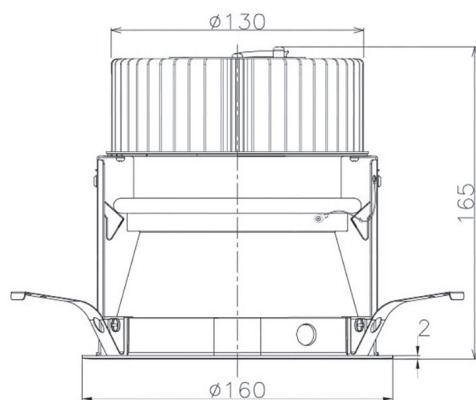

Item no. DD068-3650MW8027D-AS

Series Name: Asymmetric

Installation	Recessed mount
Type	
Fixture wattage	36W
Beam angle	79 x 65 deg.
Color Temp.	2700K
CRI	Ra>80
Luminous	2885 lm
Body	Die-cast aluminum alloy
Body finish	N/A
Trim finish	White
Reflector finish	Mirror
IP Rate	IP20
Light source	COB module
Input Voltage	AC220~240V
Dimming Type	Non-Dimmable
Certificate	CE, CCC
Cut Hole	150mm

Height (Weight)	Wide flood
78.7W	177 (1.4kg)
58.5W	177 (1.4kg)
55.0W	177 (1.4kg)
42.8W	157 (1.1kg)
36.0W	157 (1.1kg)