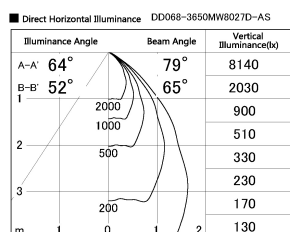

Item no. DD068-3650MW8027D-AS

Series Name: Asymmetric

Installation	Recessed mount
Type	Asymmetric
Fixture wattage	36W
Beam angle	79 x 65 deg.
Color Temp.	2700K
CRI	Ra>80
Luminous	2885 lm
Body	Die-cast aluminum alloy
Body finish	N/A
Trim finish	White
Reflector finish	Mirror
IP Rate	IP20
Light source	COB module
Input Voltage	AC220~240V
Dimming Type	Non-Dimmable
Certificate	CE, CCC
Cut Hole	150mm

Height (Weight)	Wide flood
78.7W	177 (1.4kg)
58.5W	177 (1.4kg)
55.0W	177 (1.4kg)
42.8W	157 (1.1kg)
36.0W	157 (1.1kg)