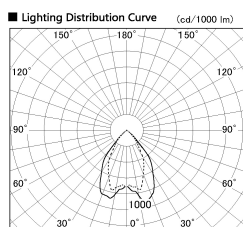

Item no. DD068-3650MW8030D-AS

Series Name: Asymmetric

Installation	Recessed mount
Type	
Fixture wattage	36W
Beam angle	79 x 65 deg.
Color Temp.	3000K
CRI	Ra>80
Luminous	3005 lm
Body	Die-cast aluminum alloy
Body finish	N/A
Trim finish	White
Reflector finish	Mirror
IP Rate	IP20
Light source	COB module
Input Voltage	AC220~240V
Dimming Type	Non-Dimmable
Certificate	CE, CCC
Cut Hole	150mm

Height (Weight)	Wide flood
78.7W	177 (1.4kg)
58.5W	177 (1.4kg)
55.0W	177 (1.4kg)
42.8W	157 (1.1kg)
36.0W	157 (1.1kg)