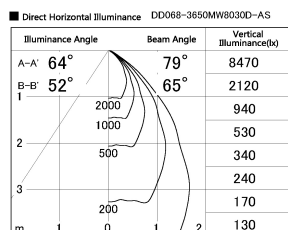

Item no. DD068-3650MW8030D-AS

Series Name: Asymmetric

Installation	Recessed mount
Type	
Fixture wattage	36W
Beam angle	79 x 65 deg.
Color Temp.	3000K
CRI	Ra>80
Luminous	3005 lm
Body	Die-cast aluminum alloy
Body finish	N/A
Trim finish	White
Reflector finish	Mirror
IP Rate	IP20
Light source	COB module
Input Voltage	AC220~240V
Dimming Type	Non-Dimmable
Certificate	CE, CCC
Cut Hole	150mm

Height (Weight)	Wide flood
78.7W	177 (1.4kg)
58.5W	177 (1.4kg)
55.0W	177 (1.4kg)
42.8W	157 (1.1kg)
36.0W	157 (1.1kg)