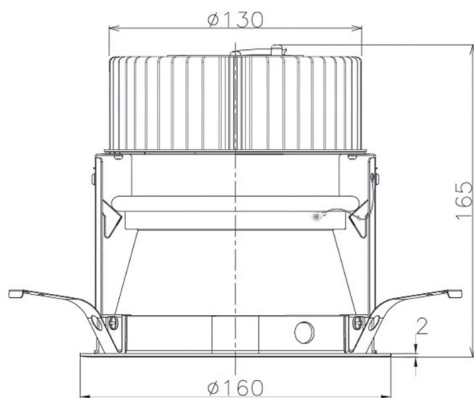

Item no. DD068-3650MW8030D-AS

Series Name: Asymmetric

Installation	Recessed mount
Type	
Fixture wattage	36W
Beam angle	79 x 65 deg.
Color Temp.	3000K
CRI	Ra>80
Luminous	3005 lm
Body	Die-cast aluminum alloy
Body finish	N/A
Trim finish	White
Reflector finish	Mirror
IP Rate	IP20
Light source	COB module
Input Voltage	AC220~240V
Dimming Type	Non-Dimmable
Certificate	CE, CCC
Cut Hole	150mm

Height (Weight)	Wide flood
78.7W	177 (1.4kg)
58.5W	177 (1.4kg)
55.0W	177 (1.4kg)
42.8W	157 (1.1kg)
36.0W	157 (1.1kg)