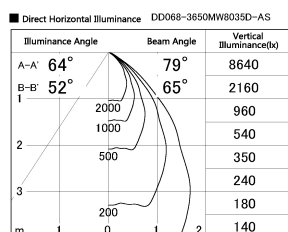

Item no. DD068-3650MW8035D-AS

Series Name: Asymmetric

Installation	Recessed mount
Type	
Fixture wattage	36W
Beam angle	79 x 65 deg.
Color Temp.	3500K
CRI	Ra>80
Luminous	3065 lm
Body	Die-cast aluminum alloy
Body finish	N/A
Trim finish	White
Reflector finish	Mirror
IP Rate	IP20
Light source	COB module
Input Voltage	AC220~240V
Dimming Type	Non-Dimmable
Certificate	CE, CCC
Cut Hole	150mm

Height (Weight)	Wide flood
78.7W	177 (1.4kg)
58.5W	177 (1.4kg)
55.0W	177 (1.4kg)
42.8W	157 (1.1kg)
36.0W	157 (1.1kg)