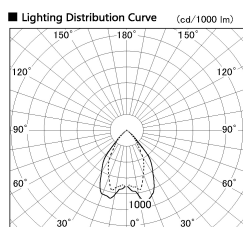

Item no. DD068-3650MW8035D-AS

Series Name: Asymmetric

Installation	Recessed mount
Type	
Fixture wattage	36W
Beam angle	79 x 65 deg.
Color Temp.	3500K
CRI	Ra>80
Luminous	3065 lm
Body	Die-cast aluminum alloy
Body finish	N/A
Trim finish	White
Reflector finish	Mirror
IP Rate	IP20
Light source	COB module
Input Voltage	AC220~240V
Dimming Type	Non-Dimmable
Certificate	CE, CCC
Cut Hole	150mm

Height (Weight)	Wide flood
78.7W	177 (1.4kg)
58.5W	177 (1.4kg)
55.0W	177 (1.4kg)
42.8W	157 (1.1kg)
36.0W	157 (1.1kg)