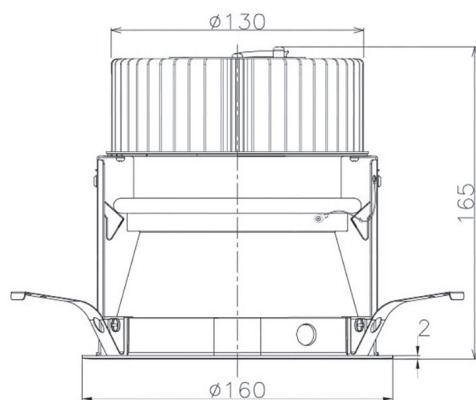

Item no. DD068-3650MW8035D-AS

Series Name: Asymmetric

Installation	Recessed mount
Type	
Fixture wattage	36W
Beam angle	79 x 65 deg.
Color Temp.	3500K
CRI	Ra>80
Luminous	3065 lm
Body	Die-cast aluminum alloy
Body finish	N/A
Trim finish	White
Reflector finish	Mirror
IP Rate	IP20
Light source	COB module
Input Voltage	AC220~240V
Dimming Type	Non-Dimmable
Certificate	CE, CCC
Cut Hole	150mm

Height (Weight)	Wide flood
78.7W	177 (1.4kg)
58.5W	177 (1.4kg)
55.0W	177 (1.4kg)
42.8W	157 (1.1kg)
36.0W	157 (1.1kg)