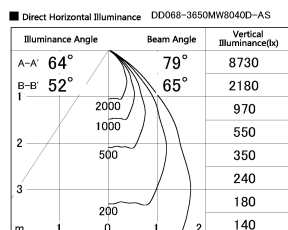

Item no. DD068-3650MW8040D-AS

Series Name: Asymmetric

Installation	Recessed mount
Type	Asymmetric
Fixture wattage	36W
Beam angle	79 x 65 deg.
Color Temp.	4000K
CRI	Ra>80
Luminous	3095 lm
Body	Die-cast aluminum alloy
Body finish	N/A
Trim finish	White
Reflector finish	Mirror
IP Rate	IP20
Light source	COB module
Input Voltage	AC220~240V
Dimming Type	Non-Dimmable
Certificate	CE, CCC
Cut Hole	150mm

Height (Weight)	Wide flood
78.7W	177 (1.4kg)
58.5W	177 (1.4kg)
55.0W	177 (1.4kg)
42.8W	157 (1.1kg)
36.0W	157 (1.1kg)