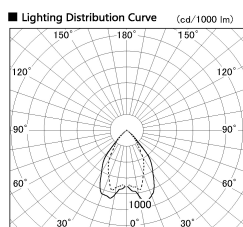

Item no. DD068-3650MW8040D-AS

Series Name: Asymmetric

Installation	Recessed mount
Type	Asymmetric
Fixture wattage	36W
Beam angle	79 x 65 deg.
Color Temp.	4000K
CRI	Ra>80
Luminous	3095 lm
Body	Die-cast aluminum alloy
Body finish	N/A
Trim finish	White
Reflector finish	Mirror
IP Rate	IP20
Light source	COB module
Input Voltage	AC220~240V
Dimming Type	Non-Dimmable
Certificate	CE, CCC
Cut Hole	150mm

Height (Weight)	Wide flood
78.7W	177 (1.4kg)
58.5W	177 (1.4kg)
55.0W	177 (1.4kg)
42.8W	157 (1.1kg)
36.0W	157 (1.1kg)