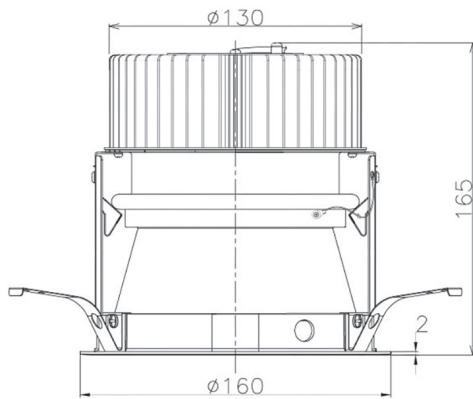

Item no. DD068-3650MW8040D-AS

Series Name: Asymmetric

Installation	Recessed mount
Type	
Fixture wattage	36W
Beam angle	79 x 65 deg.
Color Temp.	4000K
CRI	Ra>80
Luminous	3095 lm
Body	Die-cast aluminum alloy
Body finish	N/A
Trim finish	White
Reflector finish	Mirror
IP Rate	IP20
Light source	COB module
Input Voltage	AC220~240V
Dimming Type	Non-Dimmable
Certificate	CE, CCC
Cut Hole	150mm

Height (Weight)	Wide flood
78.7W	177 (1.4kg)
58.5W	177 (1.4kg)
55.0W	177 (1.4kg)
42.8W	157 (1.1kg)
36.0W	157 (1.1kg)