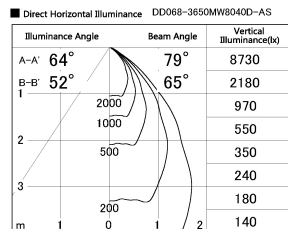

Item no. DD068-3650MW8040D-AS

Series Name: Asymmetric

Installation	Recessed mount
Type	
Fixture wattage	36W
Beam angle	79 x 65 deg.
Color Temp.	4000K
CRI	Ra>80
Luminous	3095 lm
Body	Die-cast aluminum alloy
Body finish	N/A
Trim finish	White
Reflector finish	Mirror
IP Rate	IP20
Light source	COB module
Input Voltage	AC220~240V
Dimming Type	Non-Dimmable
Certificate	CE, CCC
Cut Hole	150mm

Height (Weight)	Wide flood
78.7W	177 (1.4kg)
58.5W	177 (1.4kg)
55.0W	177 (1.4kg)
42.8W	157 (1.1kg)
36.0W	157 (1.1kg)