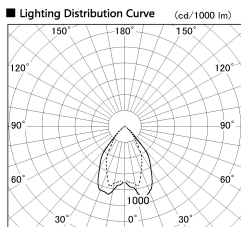

Item no. DD068-3650MW8040D-AS

Series Name: Asymmetric

Installation	Recessed mount
Type	
Fixture wattage	36W
Beam angle	79 x 65 deg.
Color Temp.	4000K
CRI	Ra>80
Luminous	3095 lm
Body	Die-cast aluminum alloy
Body finish	N/A
Trim finish	White
Reflector finish	Mirror
IP Rate	IP20
Light source	COB module
Input Voltage	AC220~240V
Dimming Type	Non-Dimmable
Certificate	CE, CCC
Cut Hole	150mm

Height (Weight)	Wide flood
78.7W	177 (1.4kg)
58.5W	177 (1.4kg)
55.0W	177 (1.4kg)
42.8W	157 (1.1kg)
36.0W	157 (1.1kg)