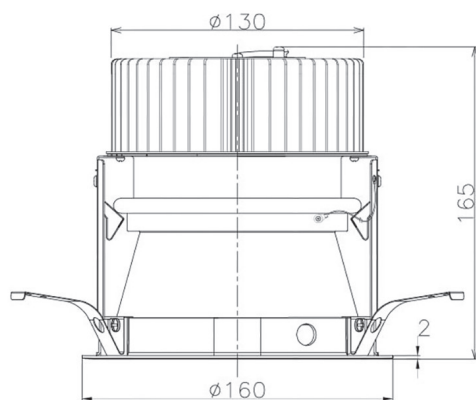

Item no. DD068-3650MW8040D-AS

Series Name: Asymmetric

Installation	Recessed mount
Type	Asymmetric
Fixture wattage	36W
Beam angle	79 x 65 deg.
Color Temp.	4000K
CRI	Ra>80
Luminous	3095 lm
Body	Die-cast aluminum alloy
Body finish	N/A
Trim finish	White
Reflector finish	Mirror
IP Rate	IP20
Light source	COB module
Input Voltage	AC220~240V
Dimming Type	Non-Dimmable
Certificate	CE, CCC
Cut Hole	150mm

Height (Weight)	Wide flood
78.7W	177 (1.4kg)
58.5W	177 (1.4kg)
55.0W	177 (1.4kg)
42.8W	157 (1.1kg)
36.0W	157 (1.1kg)