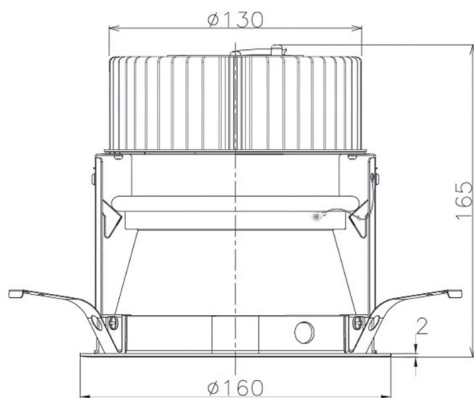

Item no. DD068-3650MW8527D-AS

Series Name: Asymmetric

Installation	Recessed mount
Type	
Fixture wattage	36W
Beam angle	79 x 65 deg.
Color Temp.	2700K
CRI	Ra>85
Luminous	2712 lm
Body	Die-cast aluminum alloy
Body finish	N/A
Trim finish	White
Reflector finish	Mirror
IP Rate	IP20
Light source	COB module
Input Voltage	AC220~240V
Dimming Type	Non-Dimmable
Certificate	CE, CCC
Cut Hole	150mm

Height (Weight)	Wide flood
78.7W	177 (1.4kg)
58.5W	177 (1.4kg)
55.0W	177 (1.4kg)
42.8W	157 (1.1kg)
36.0W	157 (1.1kg)