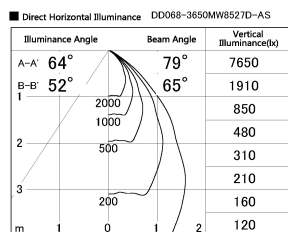

Item no. DD068-3650MW8527D-AS

Series Name: Asymmetric

Installation	Recessed mount
Type	
Fixture wattage	36W
Beam angle	79 x 65 deg.
Color Temp.	2700K
CRI	Ra>85
Luminous	2712 lm
Body	Die-cast aluminum alloy
Body finish	N/A
Trim finish	White
Reflector finish	Mirror
IP Rate	IP20
Light source	COB module
Input Voltage	AC220~240V
Dimming Type	Non-Dimmable
Certificate	CE, CCC
Cut Hole	150mm

Height (Weight)	Wide flood
78.7W	177 (1.4kg)
58.5W	177 (1.4kg)
55.0W	177 (1.4kg)
42.8W	157 (1.1kg)
36.0W	157 (1.1kg)