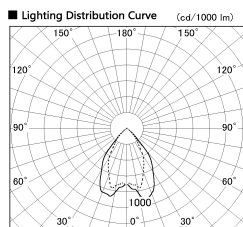

Item no. DD068-3650MW8527D-AS

Series Name: Asymmetric

Installation	Recessed mount
Type	
Fixture wattage	36W
Beam angle	79 x 65 deg.
Color Temp.	2700K
CRI	Ra>85
Luminous	2712 lm
Body	Die-cast aluminum alloy
Body finish	N/A
Trim finish	White
Reflector finish	Mirror
IP Rate	IP20
Light source	COB module
Input Voltage	AC220~240V
Dimming Type	Non-Dimmable
Certificate	CE, CCC
Cut Hole	150mm

Height (Weight)	Wide flood
78.7W	177 (1.4kg)
58.5W	177 (1.4kg)
55.0W	177 (1.4kg)
42.8W	157 (1.1kg)
36.0W	157 (1.1kg)