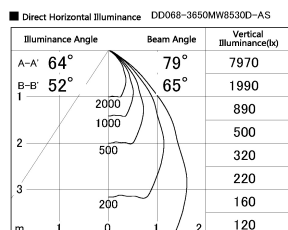

Item no. DD068-3650MW8530D-AS

Series Name: Asymmetric

Installation	Recessed mount
Type	
Fixture wattage	36W
Beam angle	79 x 65 deg.
Color Temp.	3000K
CRI	Ra>85
Luminous	2825 lm
Body	Die-cast aluminum alloy
Body finish	N/A
Trim finish	White
Reflector finish	Mirror
IP Rate	IP20
Light source	COB module
Input Voltage	AC220~240V
Dimming Type	Non-Dimmable
Certificate	CE, CCC
Cut Hole	150mm

Height (Weight)	Wide flood
78.7W	177 (1.4kg)
58.5W	177 (1.4kg)
55.0W	177 (1.4kg)
42.8W	157 (1.1kg)
36.0W	157 (1.1kg)