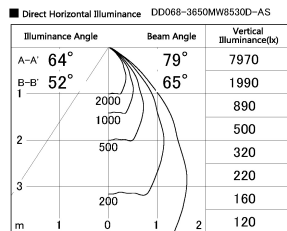

Item no. DD068-3650MW8530D-AS

Series Name: Asymmetric

Installation	Recessed mount
Type	
Fixture wattage	36W
Beam angle	79 x 65 deg.
Color Temp.	3000K
CRI	Ra>85
Luminous	2825 lm
Body	Die-cast aluminum alloy
Body finish	N/A
Trim finish	White
Reflector finish	Mirror
IP Rate	IP20
Light source	COB module
Input Voltage	AC220~240V
Dimming Type	Non-Dimmable
Certificate	CE, CCC
Cut Hole	150mm

Height (Weight)	Wide flood
78.7W	177 (1.4kg)
58.5W	177 (1.4kg)
55.0W	177 (1.4kg)
42.8W	157 (1.1kg)
36.0W	157 (1.1kg)