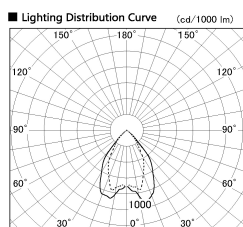

Item no. DD068-3650MW8530D-AS

Series Name: Asymmetric

Installation	Recessed mount
Type	
Fixture wattage	36W
Beam angle	79 x 65 deg.
Color Temp.	3000K
CRI	Ra>85
Luminous	2825 lm
Body	Die-cast aluminum alloy
Body finish	N/A
Trim finish	White
Reflector finish	Mirror
IP Rate	IP20
Light source	COB module
Input Voltage	AC220~240V
Dimming Type	Non-Dimmable
Certificate	CE, CCC
Cut Hole	150mm

Height (Weight)	Wide flood
78.7W	177 (1.4kg)
58.5W	177 (1.4kg)
55.0W	177 (1.4kg)
42.8W	157 (1.1kg)
36.0W	157 (1.1kg)