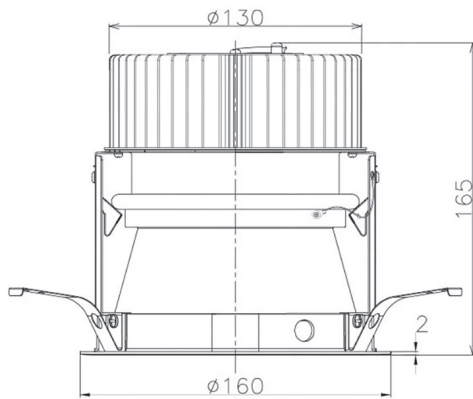

Item no. DD068-3650MW8530D-AS

Series Name: Asymmetric

Installation	Recessed mount
Type	
Fixture wattage	36W
Beam angle	79 x 65 deg.
Color Temp.	3000K
CRI	Ra>85
Luminous	2825 lm
Body	Die-cast aluminum alloy
Body finish	N/A
Trim finish	White
Reflector finish	Mirror
IP Rate	IP20
Light source	COB module
Input Voltage	AC220~240V
Dimming Type	Non-Dimmable
Certificate	CE, CCC
Cut Hole	150mm

Height (Weight)	Wide flood
78.7W	177 (1.4kg)
58.5W	177 (1.4kg)
55.0W	177 (1.4kg)
42.8W	157 (1.1kg)
36.0W	157 (1.1kg)