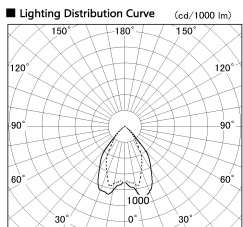

Item no. DD068-3650MW8530D-AS

Series Name: Asymmetric

Installation	Recessed mount
Type	
Fixture wattage	36W
Beam angle	79 x 65 deg.
Color Temp.	3000K
CRI	Ra>85
Luminous	2825 lm
Body	Die-cast aluminum alloy
Body finish	N/A
Trim finish	White
Reflector finish	Mirror
IP Rate	IP20
Light source	COB module
Input Voltage	AC220~240V
Dimming Type	Non-Dimmable
Certificate	CE, CCC
Cut Hole	150mm

Height (Weight)	Wide flood
78.7W	177 (1.4kg)
58.5W	177 (1.4kg)
55.0W	177 (1.4kg)
42.8W	157 (1.1kg)
36.0W	157 (1.1kg)