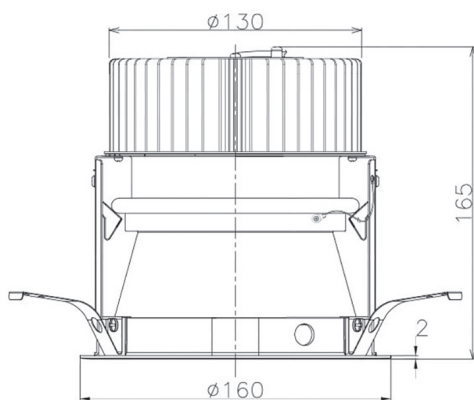

Item no. DD068-3650MW8530D-AS

Series Name: Asymmetric

Installation	Recessed mount
Type	
Fixture wattage	36W
Beam angle	79 x 65 deg.
Color Temp.	3000K
CRI	Ra>85
Luminous	2825 lm
Body	Die-cast aluminum alloy
Body finish	N/A
Trim finish	White
Reflector finish	Mirror
IP Rate	IP20
Light source	COB module
Input Voltage	AC220~240V
Dimming Type	Non-Dimmable
Certificate	CE, CCC
Cut Hole	150mm

Height (Weight)	Wide flood
78.7W	177 (1.4kg)
58.5W	177 (1.4kg)
55.0W	177 (1.4kg)
42.8W	157 (1.1kg)
36.0W	157 (1.1kg)