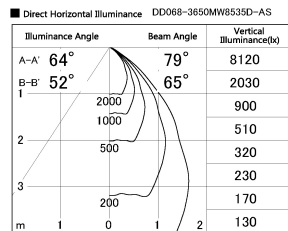

Item no. DD068-3650MW8535D-AS

Series Name: Asymmetric

Installation	Recessed mount
Type	
Fixture wattage	36W
Beam angle	79 x 65 deg.
Color Temp.	3500K
CRI	Ra>85
Luminous	2881 lm
Body	Die-cast aluminum alloy
Body finish	N/A
Trim finish	White
Reflector finish	Mirror
IP Rate	IP20
Light source	COB module
Input Voltage	AC220~240V
Dimming Type	Non-Dimmable
Certificate	CE, CCC
Cut Hole	150mm

Height (Weight)	Wide flood
78.7W	177 (1.4kg)
58.5W	177 (1.4kg)
55.0W	177 (1.4kg)
42.8W	157 (1.1kg)
36.0W	157 (1.1kg)