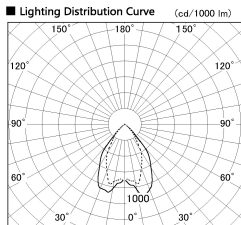

Item no. DD068-3650MW8535D-AS

Series Name: Asymmetric

Installation	Recessed mount
Type	
Fixture wattage	36W
Beam angle	79 x 65 deg.
Color Temp.	3500K
CRI	Ra>85
Luminous	2881 lm
Body	Die-cast aluminum alloy
Body finish	N/A
Trim finish	White
Reflector finish	Mirror
IP Rate	IP20
Light source	COB module
Input Voltage	AC220~240V
Dimming Type	Non-Dimmable
Certificate	CE, CCC
Cut Hole	150mm

Height (Weight)	Wide flood
78.7W	177 (1.4kg)
58.5W	177 (1.4kg)
55.0W	177 (1.4kg)
42.8W	157 (1.1kg)
36.0W	157 (1.1kg)