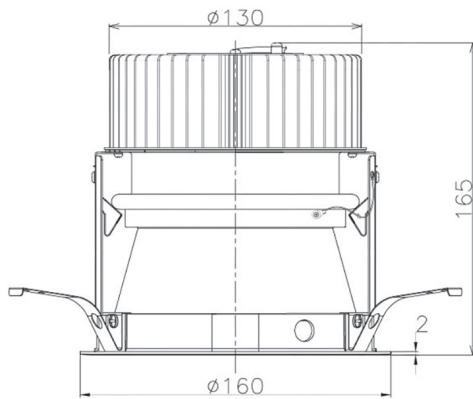

Item no. DD068-3650MW8535D-AS

Series Name: Asymmetric

Installation	Recessed mount
Type	
Fixture wattage	36W
Beam angle	79 x 65 deg.
Color Temp.	3500K
CRI	Ra>85
Luminous	2881 lm
Body	Die-cast aluminum alloy
Body finish	N/A
Trim finish	White
Reflector finish	Mirror
IP Rate	IP20
Light source	COB module
Input Voltage	AC220~240V
Dimming Type	Non-Dimmable
Certificate	CE, CCC
Cut Hole	150mm

Height (Weight)	Wide flood
78.7W	177 (1.4kg)
58.5W	177 (1.4kg)
55.0W	177 (1.4kg)
42.8W	157 (1.1kg)
36.0W	157 (1.1kg)