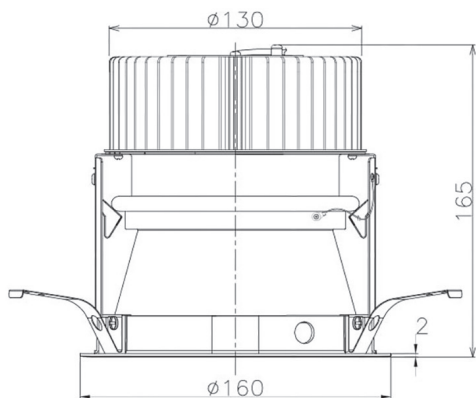

Item no. DD068-3650MW8535D-AS

Series Name: Asymmetric

Installation	Recessed mount
Type	Asymmetric
Fixture wattage	36W
Beam angle	79 x 65 deg.
Color Temp.	3500K
CRI	Ra>85
Luminous	2881 lm
Body	Die-cast aluminum alloy
Body finish	N/A
Trim finish	White
Reflector finish	Mirror
IP Rate	IP20
Light source	COB module
Input Voltage	AC220~240V
Dimming Type	Non-Dimmable
Certificate	CE, CCC
Cut Hole	150mm

Height (Weight)	Wide flood
78.7W	177 (1.4kg)
58.5W	177 (1.4kg)
55.0W	177 (1.4kg)
42.8W	157 (1.1kg)
36.0W	157 (1.1kg)