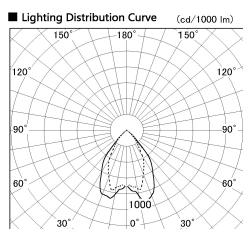

Item no. DD068-3650MW8535D-AS

Series Name: Asymmetric

Installation	Recessed mount
Type	Asymmetric
Fixture wattage	36W
Beam angle	79 x 65 deg.
Color Temp.	3500K
CRI	Ra>85
Luminous	2881 lm
Body	Die-cast aluminum alloy
Body finish	N/A
Trim finish	White
Reflector finish	Mirror
IP Rate	IP20
Light source	COB module
Input Voltage	AC220~240V
Dimming Type	Non-Dimmable
Certificate	CE, CCC
Cut Hole	150mm

Height (Weight)	Wide flood
78.7W	177 (1.4kg)
58.5W	177 (1.4kg)
55.0W	177 (1.4kg)
42.8W	157 (1.1kg)
36.0W	157 (1.1kg)