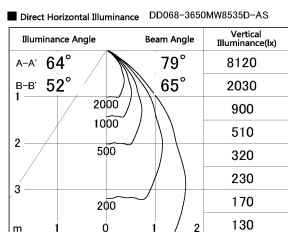

Item no. DD068-3650MW8535D-AS

Series Name: Asymmetric

Installation	Recessed mount
Type	Asymmetric
Fixture wattage	36W
Beam angle	79 x 65 deg.
Color Temp.	3500K
CRI	Ra>85
Luminous	2881 lm
Body	Die-cast aluminum alloy
Body finish	N/A
Trim finish	White
Reflector finish	Mirror
IP Rate	IP20
Light source	COB module
Input Voltage	AC220~240V
Dimming Type	Non-Dimmable
Certificate	CE, CCC
Cut Hole	150mm

Height (Weight)	Wide flood
78.7W	177 (1.4kg)
58.5W	177 (1.4kg)
55.0W	177 (1.4kg)
42.8W	157 (1.1kg)
36.0W	157 (1.1kg)