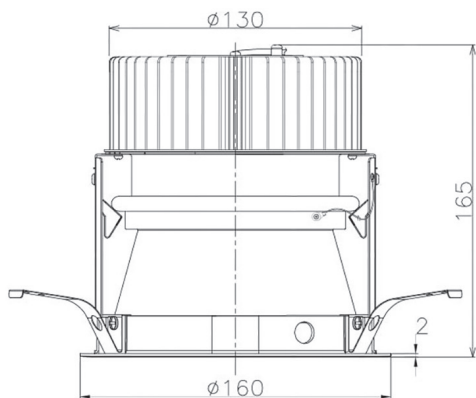

Item no. DD068-3650MW8540D-AS

Series Name: Asymmetric

Installation	Recessed mount
Type	
Fixture wattage	36W
Beam angle	79 x 65 deg.
Color Temp.	4000K
CRI	Ra>85
Luminous	2909 lm
Body	Die-cast aluminum alloy
Body finish	N/A
Trim finish	White
Reflector finish	Mirror
IP Rate	IP20
Light source	COB module
Input Voltage	AC220~240V
Dimming Type	Non-Dimmable
Certificate	CE, CCC
Cut Hole	150mm

Height (Weight)	Wide flood
78.7W	177 (1.4kg)
58.5W	177 (1.4kg)
55.0W	177 (1.4kg)
42.8W	157 (1.1kg)
36.0W	157 (1.1kg)