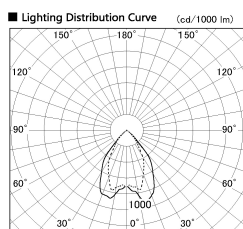

Item no. DD068-3650MW8540D-AS

Series Name: Asymmetric

Installation	Recessed mount
Type	
Fixture wattage	36W
Beam angle	79 x 65 deg.
Color Temp.	4000K
CRI	Ra>85
Luminous	2909 lm
Body	Die-cast aluminum alloy
Body finish	N/A
Trim finish	White
Reflector finish	Mirror
IP Rate	IP20
Light source	COB module
Input Voltage	AC220~240V
Dimming Type	Non-Dimmable
Certificate	CE, CCC
Cut Hole	150mm

Height (Weight)	Wide flood
78.7W	177 (1.4kg)
58.5W	177 (1.4kg)
55.0W	177 (1.4kg)
42.8W	157 (1.1kg)
36.0W	157 (1.1kg)