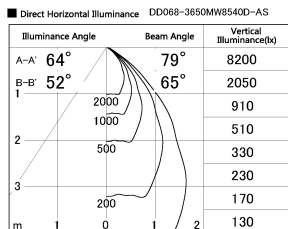

Item no. DD068-3650MW8540D-AS

Series Name: Asymmetric

Installation	Recessed mount
Type	
Fixture wattage	36W
Beam angle	79 x 65 deg.
Color Temp.	4000K
CRI	Ra>85
Luminous	2909 lm
Body	Die-cast aluminum alloy
Body finish	N/A
Trim finish	White
Reflector finish	Mirror
IP Rate	IP20
Light source	COB module
Input Voltage	AC220~240V
Dimming Type	Non-Dimmable
Certificate	CE, CCC
Cut Hole	150mm

Height (Weight)	Wide flood
78.7W	177 (1.4kg)
58.5W	177 (1.4kg)
55.0W	177 (1.4kg)
42.8W	157 (1.1kg)
36.0W	157 (1.1kg)