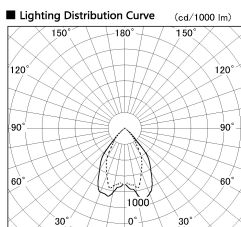

Item no. DD068-3650MW9027D-AS

Series Name: Asymmetric

Installation	Recessed mount
Type	Asymmetric
Fixture wattage	36W
Beam angle	79 x 65 deg.
Color Temp.	2700K
CRI	Ra>90
Luminous	2465 lm
Body	Die-cast aluminum alloy
Body finish	N/A
Trim finish	White
Reflector finish	Mirror
IP Rate	IP20
Light source	COB module
Input Voltage	AC220~240V
Dimming Type	Non-Dimmable
Certificate	CE, CCC
Cut Hole	150mm

Height (Weight)	Wide flood
78.7W	177 (1.4kg)
58.5W	177 (1.4kg)
55.0W	177 (1.4kg)
42.8W	157 (1.1kg)
36.0W	157 (1.1kg)