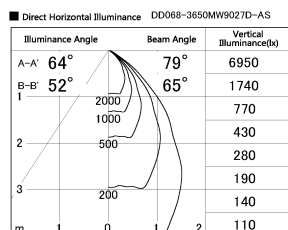

Item no. DD068-3650MW9027D-AS

Series Name: Asymmetric

Installation	Recessed mount
Type	
Fixture wattage	36W
Beam angle	79 x 65 deg.
Color Temp.	2700K
CRI	Ra>90
Luminous	2465 lm
Body	Die-cast aluminum alloy
Body finish	N/A
Trim finish	White
Reflector finish	Mirror
IP Rate	IP20
Light source	COB module
Input Voltage	AC220~240V
Dimming Type	Non-Dimmable
Certificate	CE, CCC
Cut Hole	150mm

Height (Weight)	Wide flood
78.7W	177 (1.4kg)
58.5W	177 (1.4kg)
55.0W	177 (1.4kg)
42.8W	157 (1.1kg)
36.0W	157 (1.1kg)