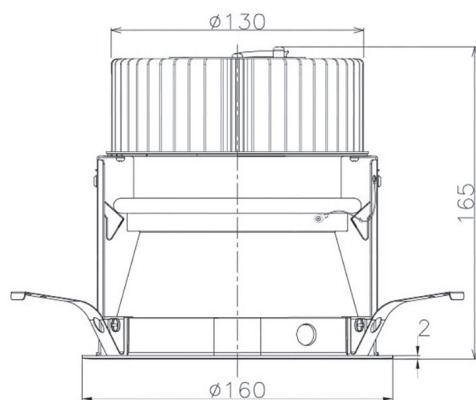

Item no. DD068-3650MW9027D-AS

Series Name: Asymmetric

Installation	Recessed mount
Type	
Fixture wattage	36W
Beam angle	79 x 65 deg.
Color Temp.	2700K
CRI	Ra>90
Luminous	2465 lm
Body	Die-cast aluminum alloy
Body finish	N/A
Trim finish	White
Reflector finish	Mirror
IP Rate	IP20
Light source	COB module
Input Voltage	AC220~240V
Dimming Type	Non-Dimmable
Certificate	CE, CCC
Cut Hole	150mm

Height (Weight)	Wide flood
78.7W	177 (1.4kg)
58.5W	177 (1.4kg)
55.0W	177 (1.4kg)
42.8W	157 (1.1kg)
36.0W	157 (1.1kg)