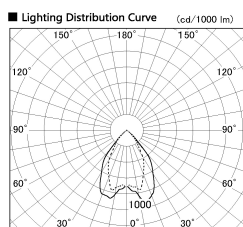

Item no. DD068-3650MW9027D-AS

Series Name: Asymmetric

Installation	Recessed mount
Type	
Fixture wattage	36W
Beam angle	79 x 65 deg.
Color Temp.	2700K
CRI	Ra>90
Luminous	2465 lm
Body	Die-cast aluminum alloy
Body finish	N/A
Trim finish	White
Reflector finish	Mirror
IP Rate	IP20
Light source	COB module
Input Voltage	AC220~240V
Dimming Type	Non-Dimmable
Certificate	CE, CCC
Cut Hole	150mm

Height (Weight)	Wide flood
78.7W	177 (1.4kg)
58.5W	177 (1.4kg)
55.0W	177 (1.4kg)
42.8W	157 (1.1kg)
36.0W	157 (1.1kg)