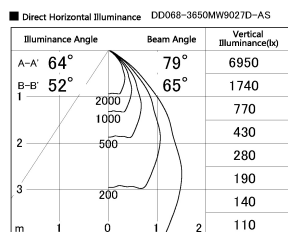

Item no. DD068-3650MW9027D-AS

Series Name: Asymmetric

Installation	Recessed mount
Type	Asymmetric
Fixture wattage	36W
Beam angle	79 x 65 deg.
Color Temp.	2700K
CRI	Ra>90
Luminous	2465 lm
Body	Die-cast aluminum alloy
Body finish	N/A
Trim finish	White
Reflector finish	Mirror
IP Rate	IP20
Light source	COB module
Input Voltage	AC220~240V
Dimming Type	Non-Dimmable
Certificate	CE, CCC
Cut Hole	150mm

Height (Weight)	Wide flood
78.7W	177 (1.4kg)
58.5W	177 (1.4kg)
55.0W	177 (1.4kg)
42.8W	157 (1.1kg)
36.0W	157 (1.1kg)