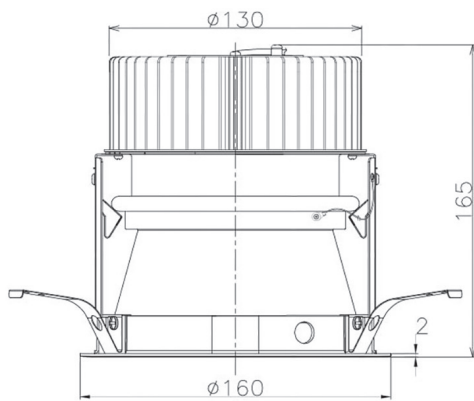

Item no. DD068-3650MW9027D-AS

Series Name: Asymmetric

Installation	Recessed mount
Type	Asymmetric
Fixture wattage	36W
Beam angle	79 x 65 deg.
Color Temp.	2700K
CRI	Ra>90
Luminous	2465 lm
Body	Die-cast aluminum alloy
Body finish	N/A
Trim finish	White
Reflector finish	Mirror
IP Rate	IP20
Light source	COB module
Input Voltage	AC220~240V
Dimming Type	Non-Dimmable
Certificate	CE, CCC
Cut Hole	150mm

Height (Weight)	Wide flood
78.7W	177 (1.4kg)
58.5W	177 (1.4kg)
55.0W	177 (1.4kg)
42.8W	157 (1.1kg)
36.0W	157 (1.1kg)