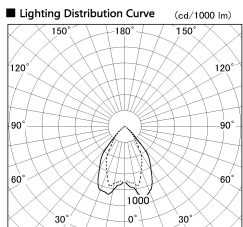

Item no. DD068-3650MW9030D-AS

Series Name: Asymmetric

Installation	Recessed mount
Type	
Fixture wattage	36W
Beam angle	79 x 65 deg.
Color Temp.	3000K
CRI	Ra>90
Luminous	2568 lm
Body	Die-cast aluminum alloy
Body finish	N/A
Trim finish	White
Reflector finish	Mirror
IP Rate	IP20
Light source	COB module
Input Voltage	AC220~240V
Dimming Type	Non-Dimmable
Certificate	CE, CCC
Cut Hole	150mm

Height (Weight)	Wide flood
78.7W	177 (1.4kg)
58.5W	177 (1.4kg)
55.0W	177 (1.4kg)
42.8W	157 (1.1kg)
36.0W	157 (1.1kg)