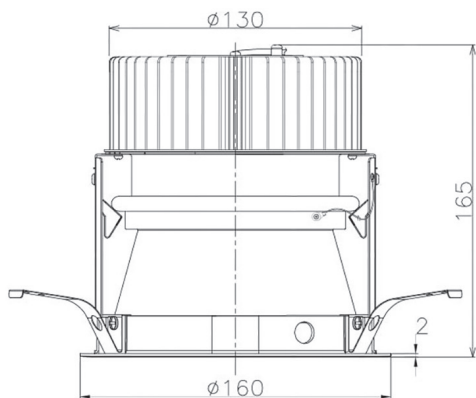

Item no. DD068-3650MW9030D-AS

Series Name: Asymmetric

Installation	Recessed mount
Type	
Fixture wattage	36W
Beam angle	79 x 65 deg.
Color Temp.	3000K
CRI	Ra>90
Luminous	2568 lm
Body	Die-cast aluminum alloy
Body finish	N/A
Trim finish	White
Reflector finish	Mirror
IP Rate	IP20
Light source	COB module
Input Voltage	AC220~240V
Dimming Type	Non-Dimmable
Certificate	CE, CCC
Cut Hole	150mm

Height (Weight)	Wide flood
78.7W	177 (1.4kg)
58.5W	177 (1.4kg)
55.0W	177 (1.4kg)
42.8W	157 (1.1kg)
36.0W	157 (1.1kg)