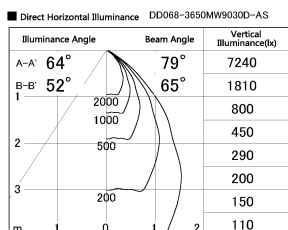

Item no. DD068-3650MW9030D-AS

Series Name: Asymmetric

Installation	Recessed mount
Type	
Fixture wattage	36W
Beam angle	79 x 65 deg.
Color Temp.	3000K
CRI	Ra>90
Luminous	2568 lm
Body	Die-cast aluminum alloy
Body finish	N/A
Trim finish	White
Reflector finish	Mirror
IP Rate	IP20
Light source	COB module
Input Voltage	AC220~240V
Dimming Type	Non-Dimmable
Certificate	CE, CCC
Cut Hole	150mm

Height (Weight)	Wide flood
78.7W	177 (1.4kg)
58.5W	177 (1.4kg)
55.0W	177 (1.4kg)
42.8W	157 (1.1kg)
36.0W	157 (1.1kg)