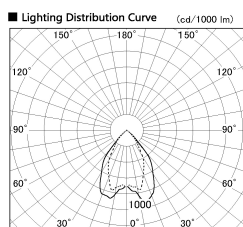

Item no. DD068-3650MW9030D-AS

Series Name: Asymmetric

Installation	Recessed mount
Type	
Fixture wattage	36W
Beam angle	79 x 65 deg.
Color Temp.	3000K
CRI	Ra>90
Luminous	2568 lm
Body	Die-cast aluminum alloy
Body finish	N/A
Trim finish	White
Reflector finish	Mirror
IP Rate	IP20
Light source	COB module
Input Voltage	AC220~240V
Dimming Type	Non-Dimmable
Certificate	CE, CCC
Cut Hole	150mm

Height (Weight)	Wide flood
78.7W	177 (1.4kg)
58.5W	177 (1.4kg)
55.0W	177 (1.4kg)
42.8W	157 (1.1kg)
36.0W	157 (1.1kg)