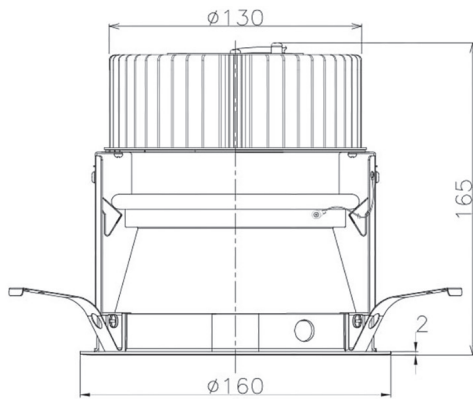

Item no. DD068-3650MW9030D-AS

Series Name: Asymmetric

Installation	Recessed mount
Type	
Fixture wattage	36W
Beam angle	79 x 65 deg.
Color Temp.	3000K
CRI	Ra>90
Luminous	2568 lm
Body	Die-cast aluminum alloy
Body finish	N/A
Trim finish	White
Reflector finish	Mirror
IP Rate	IP20
Light source	COB module
Input Voltage	AC220~240V
Dimming Type	Non-Dimmable
Certificate	CE, CCC
Cut Hole	150mm

Height (Weight)	Wide flood
78.7W	177 (1.4kg)
58.5W	177 (1.4kg)
55.0W	177 (1.4kg)
42.8W	157 (1.1kg)
36.0W	157 (1.1kg)