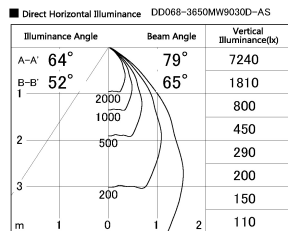

Item no. DD068-3650MW9030D-AS

Series Name: Asymmetric

Installation	Recessed mount
Type	
Fixture wattage	36W
Beam angle	79 x 65 deg.
Color Temp.	3000K
CRI	Ra>90
Luminous	2568 lm
Body	Die-cast aluminum alloy
Body finish	N/A
Trim finish	White
Reflector finish	Mirror
IP Rate	IP20
Light source	COB module
Input Voltage	AC220~240V
Dimming Type	Non-Dimmable
Certificate	CE, CCC
Cut Hole	150mm

Height (Weight)	Wide flood
78.7W	177 (1.4kg)
58.5W	177 (1.4kg)
55.0W	177 (1.4kg)
42.8W	157 (1.1kg)
36.0W	157 (1.1kg)