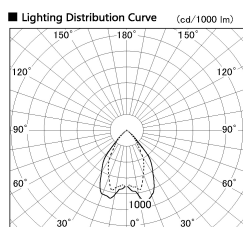

Item no. DD068-3650MW9035D-AS

Series Name: Asymmetric

Installation	Recessed mount
Type	
Fixture wattage	36W
Beam angle	79 x 65 deg.
Color Temp.	3500K
CRI	Ra>90
Luminous	2620 lm
Body	Die-cast aluminum alloy
Body finish	N/A
Trim finish	White
Reflector finish	Mirror
IP Rate	IP20
Light source	COB module
Input Voltage	AC220~240V
Dimming Type	Non-Dimmable
Certificate	CE, CCC
Cut Hole	150mm

Height (Weight)	Wide flood
78.7W	177 (1.4kg)
58.5W	177 (1.4kg)
55.0W	177 (1.4kg)
42.8W	157 (1.1kg)
36.0W	157 (1.1kg)