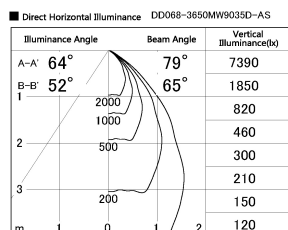

Item no. DD068-3650MW9035D-AS

Series Name: Asymmetric

Installation	Recessed mount
Type	
Fixture wattage	36W
Beam angle	79 x 65 deg.
Color Temp.	3500K
CRI	Ra>90
Luminous	2620 lm
Body	Die-cast aluminum alloy
Body finish	N/A
Trim finish	White
Reflector finish	Mirror
IP Rate	IP20
Light source	COB module
Input Voltage	AC220~240V
Dimming Type	Non-Dimmable
Certificate	CE, CCC
Cut Hole	150mm

Height (Weight)	Wide flood
78.7W	177 (1.4kg)
58.5W	177 (1.4kg)
55.0W	177 (1.4kg)
42.8W	157 (1.1kg)
36.0W	157 (1.1kg)