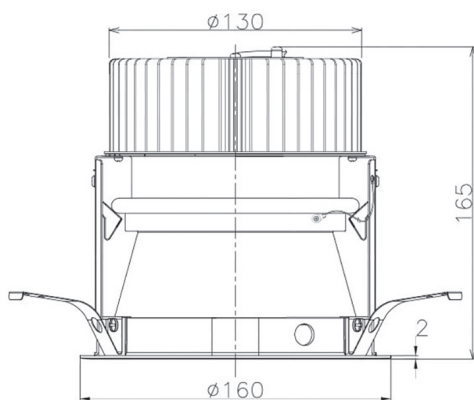

Item no. DD068-3650MW9035D-AS

Series Name: Asymmetric

Installation	Recessed mount
Type	
Fixture wattage	36W
Beam angle	79 x 65 deg.
Color Temp.	3500K
CRI	Ra>90
Luminous	2620 lm
Body	Die-cast aluminum alloy
Body finish	N/A
Trim finish	White
Reflector finish	Mirror
IP Rate	IP20
Light source	COB module
Input Voltage	AC220~240V
Dimming Type	Non-Dimmable
Certificate	CE, CCC
Cut Hole	150mm

Height (Weight)	Wide flood
78.7W	177 (1.4kg)
58.5W	177 (1.4kg)
55.0W	177 (1.4kg)
42.8W	157 (1.1kg)
36.0W	157 (1.1kg)