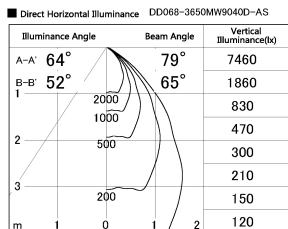

Item no. DD068-3650MW9040D-AS

Series Name: Asymmetric

Installation	Recessed mount
Type	Asymmetric
Fixture wattage	36W
Beam angle	79 x 65 deg.
Color Temp.	4000K
CRI	Ra>90
Luminous	2645 lm
Body	Die-cast aluminum alloy
Body finish	N/A
Trim finish	White
Reflector finish	Mirror
IP Rate	IP20
Light source	COB module
Input Voltage	AC220~240V
Dimming Type	Non-Dimmable
Certificate	CE, CCC
Cut Hole	150mm

Height (Weight)	Wide flood
78.7W	177 (1.4kg)
58.5W	177 (1.4kg)
55.0W	177 (1.4kg)
42.8W	157 (1.1kg)
36.0W	157 (1.1kg)