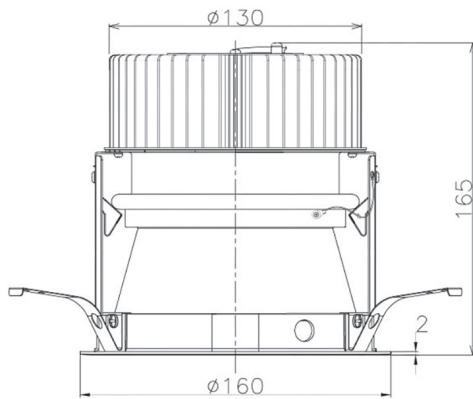

Item no. DD068-3650MW9040D-AS

Series Name: Asymmetric

Installation	Recessed mount
Type	
Fixture wattage	36W
Beam angle	79 x 65 deg.
Color Temp.	4000K
CRI	Ra>90
Luminous	2645 lm
Body	Die-cast aluminum alloy
Body finish	N/A
Trim finish	White
Reflector finish	Mirror
IP Rate	IP20
Light source	COB module
Input Voltage	AC220~240V
Dimming Type	Non-Dimmable
Certificate	CE, CCC
Cut Hole	150mm

Height (Weight)	Wide flood
78.7W	177 (1.4kg)
58.5W	177 (1.4kg)
55.0W	177 (1.4kg)
42.8W	157 (1.1kg)
36.0W	157 (1.1kg)