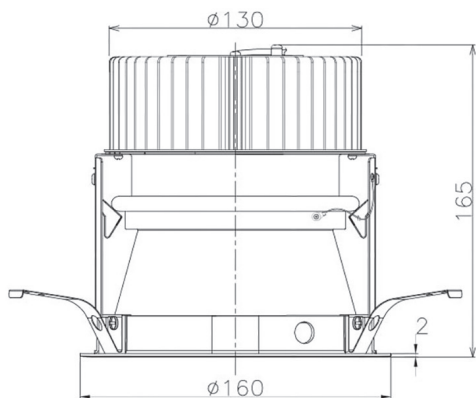

Item no. DD068-3650MW9040D-AS

Series Name: Asymmetric

Installation	Recessed mount
Type	Asymmetric
Fixture wattage	36W
Beam angle	79 x 65 deg.
Color Temp.	4000K
CRI	Ra>90
Luminous	2645 lm
Body	Die-cast aluminum alloy
Body finish	N/A
Trim finish	White
Reflector finish	Mirror
IP Rate	IP20
Light source	COB module
Input Voltage	AC220~240V
Dimming Type	Non-Dimmable
Certificate	CE, CCC
Cut Hole	150mm

Height (Weight)	Wide flood
78.7W	177 (1.4kg)
58.5W	177 (1.4kg)
55.0W	177 (1.4kg)
42.8W	157 (1.1kg)
36.0W	157 (1.1kg)