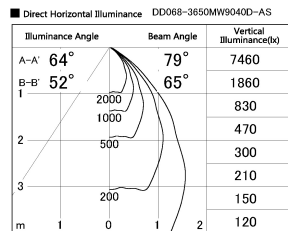

Item no. DD068-3650MW9040D-AS

Series Name: Asymmetric

Installation	Recessed mount
Type	
Fixture wattage	36W
Beam angle	79 x 65 deg.
Color Temp.	4000K
CRI	Ra>90
Luminous	2645 lm
Body	Die-cast aluminum alloy
Body finish	N/A
Trim finish	White
Reflector finish	Mirror
IP Rate	IP20
Light source	COB module
Input Voltage	AC220~240V
Dimming Type	Non-Dimmable
Certificate	CE, CCC
Cut Hole	150mm

Height (Weight)	Wide flood
78.7W	177 (1.4kg)
58.5W	177 (1.4kg)
55.0W	177 (1.4kg)
42.8W	157 (1.1kg)
36.0W	157 (1.1kg)