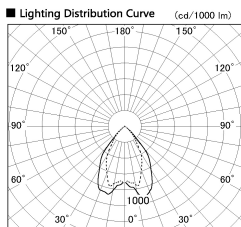

Item no. DD068-3650MW9040D-AS

Series Name: Asymmetric

Installation	Recessed mount
Type	
Fixture wattage	36W
Beam angle	79 x 65 deg.
Color Temp.	4000K
CRI	Ra>90
Luminous	2645 lm
Body	Die-cast aluminum alloy
Body finish	N/A
Trim finish	White
Reflector finish	Mirror
IP Rate	IP20
Light source	COB module
Input Voltage	AC220~240V
Dimming Type	Non-Dimmable
Certificate	CE, CCC
Cut Hole	150mm

Height (Weight)	Wide flood
78.7W	177 (1.4kg)
58.5W	177 (1.4kg)
55.0W	177 (1.4kg)
42.8W	157 (1.1kg)
36.0W	157 (1.1kg)