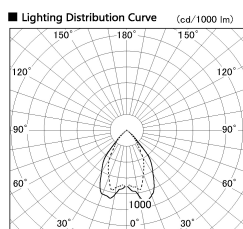

Item no. DD068-3650MW9040D-AS

Series Name: Asymmetric

Installation	Recessed mount
Type	Asymmetric
Fixture wattage	36W
Beam angle	79 x 65 deg.
Color Temp.	4000K
CRI	Ra>90
Luminous	2645 lm
Body	Die-cast aluminum alloy
Body finish	N/A
Trim finish	White
Reflector finish	Mirror
IP Rate	IP20
Light source	COB module
Input Voltage	AC220~240V
Dimming Type	Non-Dimmable
Certificate	CE, CCC
Cut Hole	150mm

Height (Weight)	Wide flood
78.7W	177 (1.4kg)
58.5W	177 (1.4kg)
55.0W	177 (1.4kg)
42.8W	157 (1.1kg)
36.0W	157 (1.1kg)