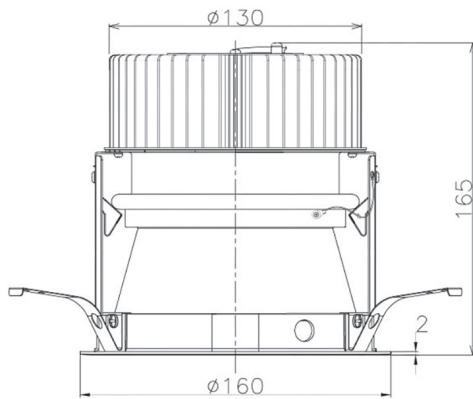

Item no. DD068-3650WW8027D-AS

Series Name: Asymmetric

Installation	Recessed mount
Type	
Fixture wattage	36W
Beam angle	79 x 65 deg.
Color Temp.	2700K
CRI	Ra>80
Luminous	2507 lm
Body	Die-cast aluminum alloy
Body finish	N/A
Trim finish	White
Reflector finish	White
IP Rate	IP20
Light source	COB module
Input Voltage	AC220~240V
Dimming Type	Non-Dimmable
Certificate	CE, CCC
Cut Hole	150mm

Height (Weight)	Wide flood
78.7W	177 (1.4kg)
58.5W	177 (1.4kg)
55.0W	177 (1.4kg)
42.8W	157 (1.1kg)
36.0W	157 (1.1kg)