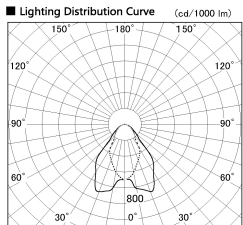

Item no. DD068-3650WW8027D-AS

Series Name: Asymmetric

Installation	Recessed mount
Type	Asymmetric
Fixture wattage	36W
Beam angle	79 x 65 deg.
Color Temp.	2700K
CRI	Ra>80
Luminous	2507 lm
Body	Die-cast aluminum alloy
Body finish	N/A
Trim finish	White
Reflector finish	White
IP Rate	IP20
Light source	COB module
Input Voltage	AC220~240V
Dimming Type	Non-Dimmable
Certificate	CE, CCC
Cut Hole	150mm

Height (Weight)	Wide flood
78.7W	177 (1.4kg)
58.5W	177 (1.4kg)
55.0W	177 (1.4kg)
42.8W	157 (1.1kg)
36.0W	157 (1.1kg)