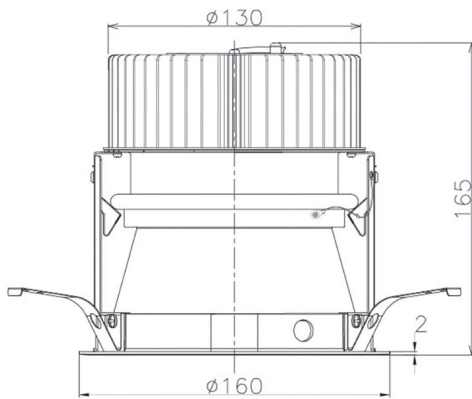

Item no. DD068-3650WW8027D-AS

Series Name: Asymmetric

Installation	Recessed mount
Type	Asymmetric
Fixture wattage	36W
Beam angle	79 x 65 deg.
Color Temp.	2700K
CRI	Ra>80
Luminous	2507 lm
Body	Die-cast aluminum alloy
Body finish	N/A
Trim finish	White
Reflector finish	White
IP Rate	IP20
Light source	COB module
Input Voltage	AC220~240V
Dimming Type	Non-Dimmable
Certificate	CE, CCC
Cut Hole	150mm

Height (Weight)	Wide flood
78.7W	177 (1.4kg)
58.5W	177 (1.4kg)
55.0W	177 (1.4kg)
42.8W	157 (1.1kg)
36.0W	157 (1.1kg)