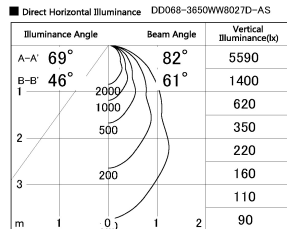

Item no. DD068-3650WW8027D-AS

Series Name: Asymmetric

Installation	Recessed mount
Type	Asymmetric
Fixture wattage	36W
Beam angle	79 x 65 deg.
Color Temp.	2700K
CRI	Ra>80
Luminous	2507 lm
Body	Die-cast aluminum alloy
Body finish	N/A
Trim finish	White
Reflector finish	White
IP Rate	IP20
Light source	COB module
Input Voltage	AC220~240V
Dimming Type	Non-Dimmable
Certificate	CE, CCC
Cut Hole	150mm

Height (Weight)	Wide flood
78.7W	177 (1.4kg)
58.5W	177 (1.4kg)
55.0W	177 (1.4kg)
42.8W	157 (1.1kg)
36.0W	157 (1.1kg)