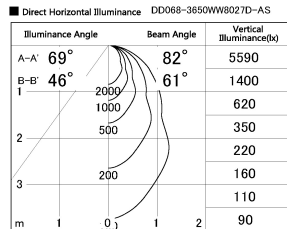

Item no. DD068-3650WW8027D-AS

Series Name: Asymmetric

Installation	Recessed mount
Type	
Fixture wattage	36W
Beam angle	79 x 65 deg.
Color Temp.	2700K
CRI	Ra>80
Luminous	2507 lm
Body	Die-cast aluminum alloy
Body finish	N/A
Trim finish	White
Reflector finish	White
IP Rate	IP20
Light source	COB module
Input Voltage	AC220~240V
Dimming Type	Non-Dimmable
Certificate	CE, CCC
Cut Hole	150mm

Height (Weight)	Wide flood
78.7W	177 (1.4kg)
58.5W	177 (1.4kg)
55.0W	177 (1.4kg)
42.8W	157 (1.1kg)
36.0W	157 (1.1kg)