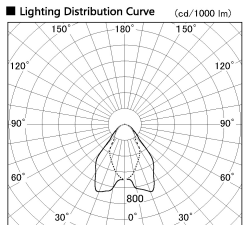

Item no. DD068-3650WW8027D-AS

Series Name: Asymmetric

Installation	Recessed mount
Type	
Fixture wattage	36W
Beam angle	79 x 65 deg.
Color Temp.	2700K
CRI	Ra>80
Luminous	2507 lm
Body	Die-cast aluminum alloy
Body finish	N/A
Trim finish	White
Reflector finish	White
IP Rate	IP20
Light source	COB module
Input Voltage	AC220~240V
Dimming Type	Non-Dimmable
Certificate	CE, CCC
Cut Hole	150mm

Height (Weight)	Wide flood
78.7W	177 (1.4kg)
58.5W	177 (1.4kg)
55.0W	177 (1.4kg)
42.8W	157 (1.1kg)
36.0W	157 (1.1kg)