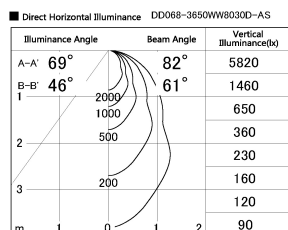

Item no. DD068-3650WW8030D-AS

Series Name: Asymmetric

Installation	Recessed mount
Type	
Fixture wattage	36W
Beam angle	79 x 65 deg.
Color Temp.	3000K
CRI	Ra>80
Luminous	2612 lm
Body	Die-cast aluminum alloy
Body finish	N/A
Trim finish	White
Reflector finish	White
IP Rate	IP20
Light source	COB module
Input Voltage	AC220~240V
Dimming Type	Non-Dimmable
Certificate	CE, CCC
Cut Hole	150mm

Height (Weight)	Wide flood
78.7W	177 (1.4kg)
58.5W	177 (1.4kg)
55.0W	177 (1.4kg)
42.8W	157 (1.1kg)
36.0W	157 (1.1kg)