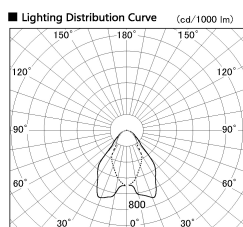

Item no. DD068-3650WW8030D-AS

Series Name: Asymmetric

Installation	Recessed mount
Type	
Fixture wattage	36W
Beam angle	79 x 65 deg.
Color Temp.	3000K
CRI	Ra>80
Luminous	2612 lm
Body	Die-cast aluminum alloy
Body finish	N/A
Trim finish	White
Reflector finish	White
IP Rate	IP20
Light source	COB module
Input Voltage	AC220~240V
Dimming Type	Non-Dimmable
Certificate	CE, CCC
Cut Hole	150mm

Height (Weight)	Wide flood
78.7W	177 (1.4kg)
58.5W	177 (1.4kg)
55.0W	177 (1.4kg)
42.8W	157 (1.1kg)
36.0W	157 (1.1kg)