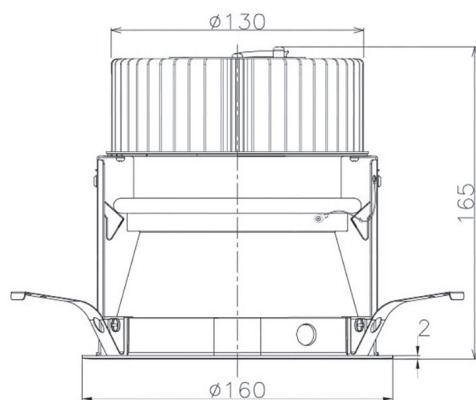

Item no. DD068-3650WW8030D-AS

Series Name: Asymmetric

Installation	Recessed mount
Type	
Fixture wattage	36W
Beam angle	79 x 65 deg.
Color Temp.	3000K
CRI	Ra>80
Luminous	2612 lm
Body	Die-cast aluminum alloy
Body finish	N/A
Trim finish	White
Reflector finish	White
IP Rate	IP20
Light source	COB module
Input Voltage	AC220~240V
Dimming Type	Non-Dimmable
Certificate	CE, CCC
Cut Hole	150mm

Height (Weight)	Wide flood
78.7W	177 (1.4kg)
58.5W	177 (1.4kg)
55.0W	177 (1.4kg)
42.8W	157 (1.1kg)
36.0W	157 (1.1kg)