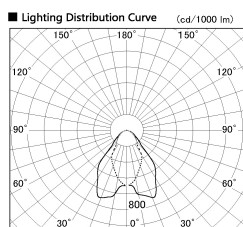

Item no. DD068-3650WW8035D-AS

Series Name: Asymmetric

Installation	Recessed mount
Type	Asymmetric
Fixture wattage	36W
Beam angle	79 x 65 deg.
Color Temp.	3500K
CRI	Ra>80
Luminous	2664 lm
Body	Die-cast aluminum alloy
Body finish	N/A
Trim finish	White
Reflector finish	White
IP Rate	IP20
Light source	COB module
Input Voltage	AC220~240V
Dimming Type	Non-Dimmable
Certificate	CE, CCC
Cut Hole	150mm

Height (Weight)	Wide flood
78.7W	177 (1.4kg)
58.5W	177 (1.4kg)
55.0W	177 (1.4kg)
42.8W	157 (1.1kg)
36.0W	157 (1.1kg)