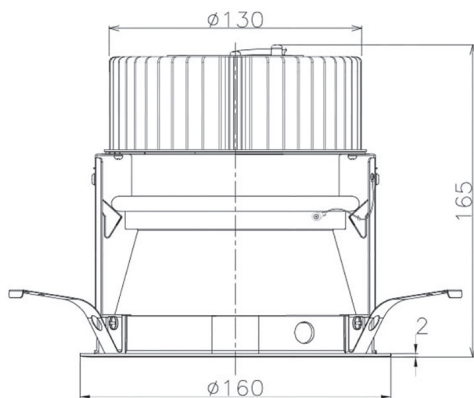

Item no. DD068-3650WW8035D-AS

Series Name: Asymmetric

Installation	Recessed mount
Type	Asymmetric
Fixture wattage	36W
Beam angle	79 x 65 deg.
Color Temp.	3500K
CRI	Ra>80
Luminous	2664 lm
Body	Die-cast aluminum alloy
Body finish	N/A
Trim finish	White
Reflector finish	White
IP Rate	IP20
Light source	COB module
Input Voltage	AC220~240V
Dimming Type	Non-Dimmable
Certificate	CE, CCC
Cut Hole	150mm

Height (Weight)	Wide flood
78.7W	177 (1.4kg)
58.5W	177 (1.4kg)
55.0W	177 (1.4kg)
42.8W	157 (1.1kg)
36.0W	157 (1.1kg)