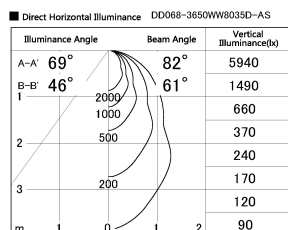

Item no. DD068-3650WW8035D-AS

Series Name: Asymmetric

Installation	Recessed mount
Type	Asymmetric
Fixture wattage	36W
Beam angle	79 x 65 deg.
Color Temp.	3500K
CRI	Ra>80
Luminous	2664 lm
Body	Die-cast aluminum alloy
Body finish	N/A
Trim finish	White
Reflector finish	White
IP Rate	IP20
Light source	COB module
Input Voltage	AC220~240V
Dimming Type	Non-Dimmable
Certificate	CE, CCC
Cut Hole	150mm

Height (Weight)	Wide flood
78.7W	177 (1.4kg)
58.5W	177 (1.4kg)
55.0W	177 (1.4kg)
42.8W	157 (1.1kg)
36.0W	157 (1.1kg)