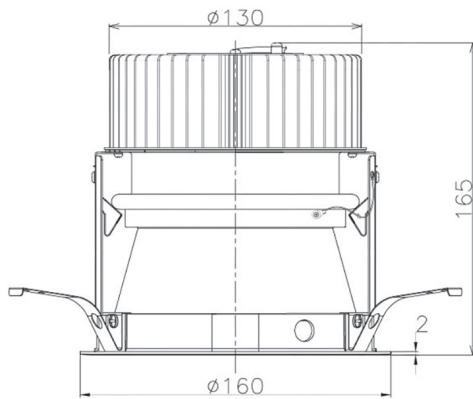

Item no. DD068-3650WW8040D-AS

Series Name: Asymmetric

Installation	Recessed mount
Type	
Fixture wattage	36W
Beam angle	79 x 65 deg.
Color Temp.	4000K
CRI	Ra>80
Luminous	2690 lm
Body	Die-cast aluminum alloy
Body finish	N/A
Trim finish	White
Reflector finish	White
IP Rate	IP20
Light source	COB module
Input Voltage	AC220~240V
Dimming Type	Non-Dimmable
Certificate	CE, CCC
Cut Hole	150mm

Height (Weight)	Wide flood
78.7W	177 (1.4kg)
58.5W	177 (1.4kg)
55.0W	177 (1.4kg)
42.8W	157 (1.1kg)
36.0W	157 (1.1kg)