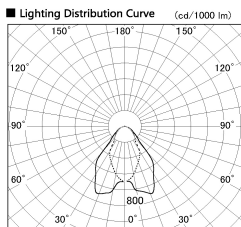

Item no. DD068-3650WW8040D-AS

Series Name: Asymmetric

Installation	Recessed mount
Type	
Fixture wattage	36W
Beam angle	79 x 65 deg.
Color Temp.	4000K
CRI	Ra>80
Luminous	2690 lm
Body	Die-cast aluminum alloy
Body finish	N/A
Trim finish	White
Reflector finish	White
IP Rate	IP20
Light source	COB module
Input Voltage	AC220~240V
Dimming Type	Non-Dimmable
Certificate	CE, CCC
Cut Hole	150mm

Height (Weight)	Wide flood
78.7W	177 (1.4kg)
58.5W	177 (1.4kg)
55.0W	177 (1.4kg)
42.8W	157 (1.1kg)
36.0W	157 (1.1kg)