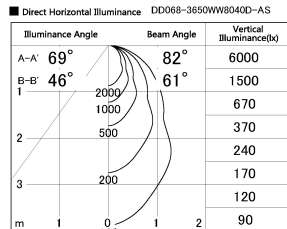

Item no. DD068-3650WW8040D-AS

Series Name: Asymmetric

Installation	Recessed mount
Type	
Fixture wattage	36W
Beam angle	79 x 65 deg.
Color Temp.	4000K
CRI	Ra>80
Luminous	2690 lm
Body	Die-cast aluminum alloy
Body finish	N/A
Trim finish	White
Reflector finish	White
IP Rate	IP20
Light source	COB module
Input Voltage	AC220~240V
Dimming Type	Non-Dimmable
Certificate	CE, CCC
Cut Hole	150mm

Height (Weight)	Wide flood
78.7W	177 (1.4kg)
58.5W	177 (1.4kg)
55.0W	177 (1.4kg)
42.8W	157 (1.1kg)
36.0W	157 (1.1kg)