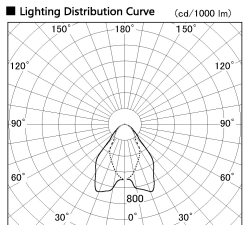

Item no. DD068-3650WW8527D-AS

Series Name: Asymmetric

Installation	Recessed mount
Type	Asymmetric
Fixture wattage	36W
Beam angle	79 x 65 deg.
Color Temp.	2700K
CRI	Ra>85
Luminous	2357 lm
Body	Die-cast aluminum alloy
Body finish	N/A
Trim finish	White
Reflector finish	White
IP Rate	IP20
Light source	COB module
Input Voltage	AC220~240V
Dimming Type	Non-Dimmable
Certificate	CE, CCC
Cut Hole	150mm

Height (Weight)	Wide flood
78.7W	177 (1.4kg)
58.5W	177 (1.4kg)
55.0W	177 (1.4kg)
42.8W	157 (1.1kg)
36.0W	157 (1.1kg)