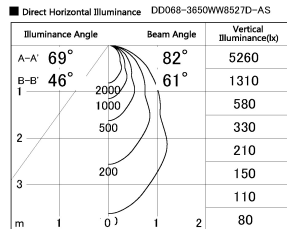

Item no. DD068-3650WW8527D-AS

Series Name: Asymmetric

Installation	Recessed mount
Type	Asymmetric
Fixture wattage	36W
Beam angle	79 x 65 deg.
Color Temp.	2700K
CRI	Ra>85
Luminous	2357 lm
Body	Die-cast aluminum alloy
Body finish	N/A
Trim finish	White
Reflector finish	White
IP Rate	IP20
Light source	COB module
Input Voltage	AC220~240V
Dimming Type	Non-Dimmable
Certificate	CE, CCC
Cut Hole	150mm

Height (Weight)	Wide flood
78.7W	177 (1.4kg)
58.5W	177 (1.4kg)
55.0W	177 (1.4kg)
42.8W	157 (1.1kg)
36.0W	157 (1.1kg)