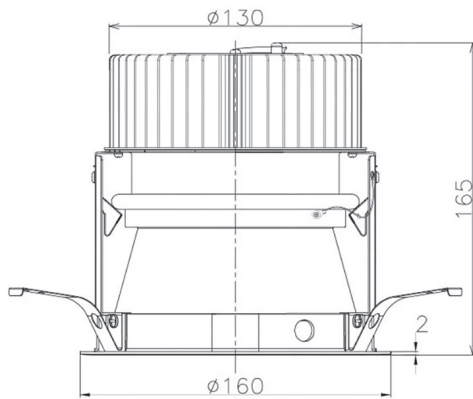

Item no. DD068-3650WW8527D-AS

Series Name: Asymmetric

Installation	Recessed mount
Type	Asymmetric
Fixture wattage	36W
Beam angle	79 x 65 deg.
Color Temp.	2700K
CRI	Ra>85
Luminous	2357 lm
Body	Die-cast aluminum alloy
Body finish	N/A
Trim finish	White
Reflector finish	White
IP Rate	IP20
Light source	COB module
Input Voltage	AC220~240V
Dimming Type	Non-Dimmable
Certificate	CE, CCC
Cut Hole	150mm

Height (Weight)	Wide flood
78.7W	177 (1.4kg)
58.5W	177 (1.4kg)
55.0W	177 (1.4kg)
42.8W	157 (1.1kg)
36.0W	157 (1.1kg)