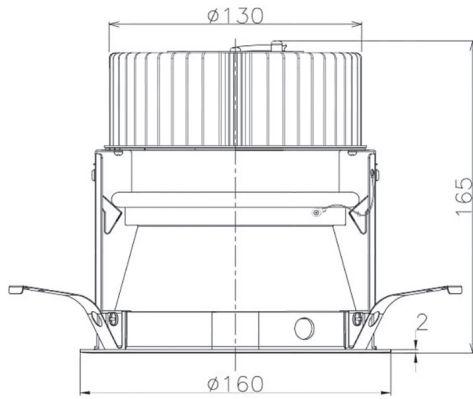

Item no. DD068-3650WW8530D-AS

Series Name: Asymmetric

Installation	Recessed mount
Type	Asymmetric
Fixture wattage	36W
Beam angle	79 x 65 deg.
Color Temp.	3000K
CRI	Ra>85
Luminous	2455 lm
Body	Die-cast aluminum alloy
Body finish	N/A
Trim finish	White
Reflector finish	White
IP Rate	IP20
Light source	COB module
Input Voltage	AC220~240V
Dimming Type	Non-Dimmable
Certificate	CE, CCC
Cut Hole	150mm

Height (Weight)	Wide flood
78.7W	177 (1.4kg)
58.5W	177 (1.4kg)
55.0W	177 (1.4kg)
42.8W	157 (1.1kg)
36.0W	157 (1.1kg)