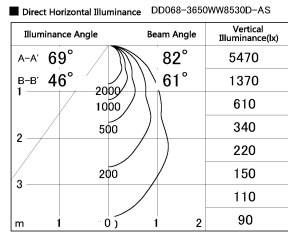

Item no. DD068-3650WW8530D-AS

Series Name: Asymmetric

Installation	Recessed mount
Type	Asymmetric
Fixture wattage	36W
Beam angle	79 x 65 deg.
Color Temp.	3000K
CRI	Ra>85
Luminous	2455 lm
Body	Die-cast aluminum alloy
Body finish	N/A
Trim finish	White
Reflector finish	White
IP Rate	IP20
Light source	COB module
Input Voltage	AC220~240V
Dimming Type	Non-Dimmable
Certificate	CE, CCC
Cut Hole	150mm

Height (Weight)	Wide flood
78.7W	177 (1.4kg)
58.5W	177 (1.4kg)
55.0W	177 (1.4kg)
42.8W	157 (1.1kg)
36.0W	157 (1.1kg)