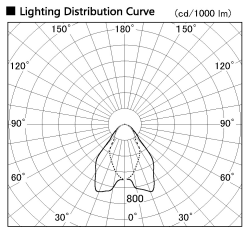

Item no. DD068-3650WW8530D-AS

Series Name: Asymmetric

Installation	Recessed mount
Type	Asymmetric
Fixture wattage	36W
Beam angle	79 x 65 deg.
Color Temp.	3000K
CRI	Ra>85
Luminous	2455 lm
Body	Die-cast aluminum alloy
Body finish	N/A
Trim finish	White
Reflector finish	White
IP Rate	IP20
Light source	COB module
Input Voltage	AC220~240V
Dimming Type	Non-Dimmable
Certificate	CE, CCC
Cut Hole	150mm

Height (Weight)	Wide flood
78.7W	177 (1.4kg)
58.5W	177 (1.4kg)
55.0W	177 (1.4kg)
42.8W	157 (1.1kg)
36.0W	157 (1.1kg)