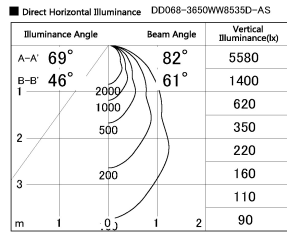

Item no. DD068-3650WW8535D-AS

Series Name: Asymmetric

Installation	Recessed mount
Type	Asymmetric
Fixture wattage	36W
Beam angle	79 x 65 deg.
Color Temp.	3500K
CRI	Ra>85
Luminous	2504 lm
Body	Die-cast aluminum alloy
Body finish	N/A
Trim finish	White
Reflector finish	White
IP Rate	IP20
Light source	COB module
Input Voltage	AC220~240V
Dimming Type	Non-Dimmable
Certificate	CE, CCC
Cut Hole	150mm

Height (Weight)	Wide flood
78.7W	177 (1.4kg)
58.5W	177 (1.4kg)
55.0W	177 (1.4kg)
42.8W	157 (1.1kg)
36.0W	157 (1.1kg)