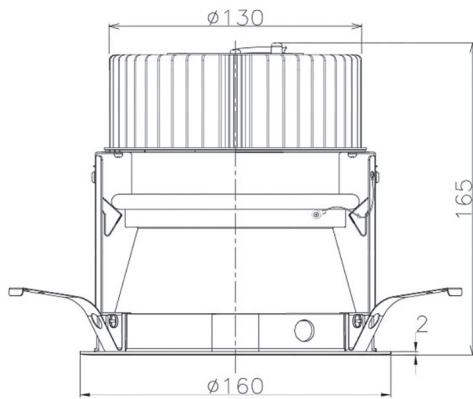

Item no. DD068-3650WW8535D-AS

Series Name: Asymmetric

Installation	Recessed mount
Type	Asymmetric
Fixture wattage	36W
Beam angle	79 x 65 deg.
Color Temp.	3500K
CRI	Ra>85
Luminous	2504 lm
Body	Die-cast aluminum alloy
Body finish	N/A
Trim finish	White
Reflector finish	White
IP Rate	IP20
Light source	COB module
Input Voltage	AC220~240V
Dimming Type	Non-Dimmable
Certificate	CE, CCC
Cut Hole	150mm

Height (Weight)	Wide flood
78.7W	177 (1.4kg)
58.5W	177 (1.4kg)
55.0W	177 (1.4kg)
42.8W	157 (1.1kg)
36.0W	157 (1.1kg)