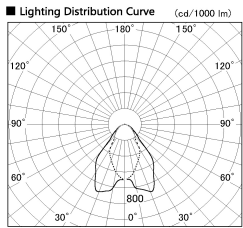

Item no. DD068-3650WW8535D-AS

Series Name: Asymmetric

Installation	Recessed mount
Type	Asymmetric
Fixture wattage	36W
Beam angle	79 x 65 deg.
Color Temp.	3500K
CRI	Ra>85
Luminous	2504 lm
Body	Die-cast aluminum alloy
Body finish	N/A
Trim finish	White
Reflector finish	White
IP Rate	IP20
Light source	COB module
Input Voltage	AC220~240V
Dimming Type	Non-Dimmable
Certificate	CE, CCC
Cut Hole	150mm

Height (Weight)	Wide flood
78.7W	177 (1.4kg)
58.5W	177 (1.4kg)
55.0W	177 (1.4kg)
42.8W	157 (1.1kg)
36.0W	157 (1.1kg)