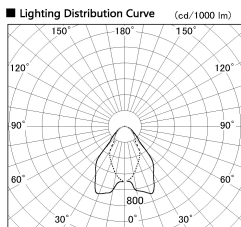

Item no. DD068-3650WW8540D-AS

Series Name: Asymmetric

Installation	Recessed mount
Type	
Fixture wattage	36W
Beam angle	79 x 65 deg.
Color Temp.	4000K
CRI	Ra>85
Luminous	2529 lm
Body	Die-cast aluminum alloy
Body finish	N/A
Trim finish	White
Reflector finish	White
IP Rate	IP20
Light source	COB module
Input Voltage	AC220~240V
Dimming Type	Non-Dimmable
Certificate	CE, CCC
Cut Hole	150mm

Height (Weight)	Wide flood
78.7W	177 (1.4kg)
58.5W	177 (1.4kg)
55.0W	177 (1.4kg)
42.8W	157 (1.1kg)
36.0W	157 (1.1kg)