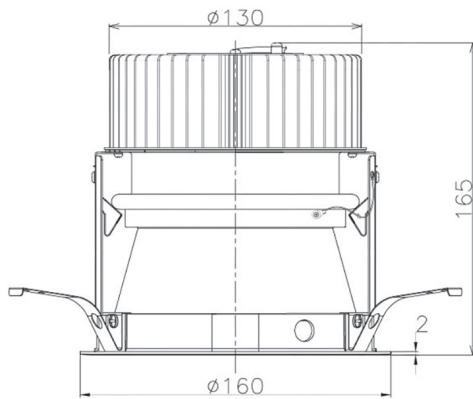

Item no. DD068-3650WW8540D-AS

Series Name: Asymmetric

Installation	Recessed mount
Type	
Fixture wattage	36W
Beam angle	79 x 65 deg.
Color Temp.	4000K
CRI	Ra>85
Luminous	2529 lm
Body	Die-cast aluminum alloy
Body finish	N/A
Trim finish	White
Reflector finish	White
IP Rate	IP20
Light source	COB module
Input Voltage	AC220~240V
Dimming Type	Non-Dimmable
Certificate	CE, CCC
Cut Hole	150mm

Height (Weight)	Wide flood
78.7W	177 (1.4kg)
58.5W	177 (1.4kg)
55.0W	177 (1.4kg)
42.8W	157 (1.1kg)
36.0W	157 (1.1kg)