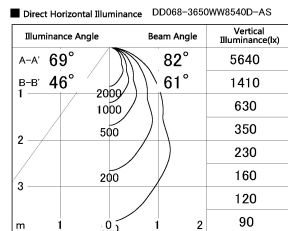

Item no. DD068-3650WW8540D-AS

Series Name: Asymmetric

Installation	Recessed mount
Type	
Fixture wattage	36W
Beam angle	79 x 65 deg.
Color Temp.	4000K
CRI	Ra>85
Luminous	2529 lm
Body	Die-cast aluminum alloy
Body finish	N/A
Trim finish	White
Reflector finish	White
IP Rate	IP20
Light source	COB module
Input Voltage	AC220~240V
Dimming Type	Non-Dimmable
Certificate	CE, CCC
Cut Hole	150mm

Height (Weight)	Wide flood
78.7W	177 (1.4kg)
58.5W	177 (1.4kg)
55.0W	177 (1.4kg)
42.8W	157 (1.1kg)
36.0W	157 (1.1kg)