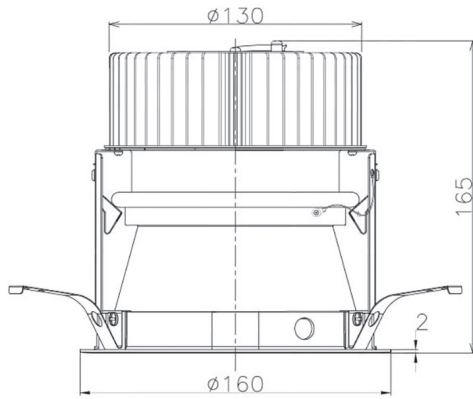

Item no. DD068-3650WW9027D-AS

Series Name: Asymmetric

Installation	Recessed mount
Type	Asymmetric
Fixture wattage	36W
Beam angle	79 x 65 deg.
Color Temp.	2700K
CRI	Ra>90
Luminous	2143 lm
Body	Die-cast aluminum alloy
Body finish	N/A
Trim finish	White
Reflector finish	White
IP Rate	IP20
Light source	COB module
Input Voltage	AC220~240V
Dimming Type	Non-Dimmable
Certificate	CE, CCC
Cut Hole	150mm

Height (Weight)	Wide flood
78.7W	177 (1.4kg)
58.5W	177 (1.4kg)
55.0W	177 (1.4kg)
42.8W	157 (1.1kg)
36.0W	157 (1.1kg)