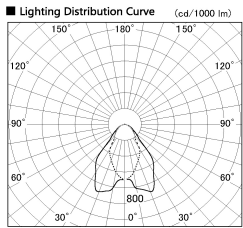

Item no. DD068-3650WW9027D-AS

Series Name: Asymmetric

Installation	Recessed mount
Type	Asymmetric
Fixture wattage	36W
Beam angle	79 x 65 deg.
Color Temp.	2700K
CRI	Ra>90
Luminous	2143 lm
Body	Die-cast aluminum alloy
Body finish	N/A
Trim finish	White
Reflector finish	White
IP Rate	IP20
Light source	COB module
Input Voltage	AC220~240V
Dimming Type	Non-Dimmable
Certificate	CE, CCC
Cut Hole	150mm

Height (Weight)	Wide flood
78.7W	177 (1.4kg)
58.5W	177 (1.4kg)
55.0W	177 (1.4kg)
42.8W	157 (1.1kg)
36.0W	157 (1.1kg)