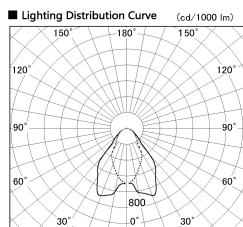

Item no. DD068-3650WW9027D-AS

Series Name: Asymmetric

Installation	Recessed mount
Type	
Fixture wattage	36W
Beam angle	79 x 65 deg.
Color Temp.	2700K
CRI	Ra>90
Luminous	2143 lm
Body	Die-cast aluminum alloy
Body finish	N/A
Trim finish	White
Reflector finish	White
IP Rate	IP20
Light source	COB module
Input Voltage	AC220~240V
Dimming Type	Non-Dimmable
Certificate	CE, CCC
Cut Hole	150mm

Height (Weight)	Wide flood
78.7W	177 (1.4kg)
58.5W	177 (1.4kg)
55.0W	177 (1.4kg)
42.8W	157 (1.1kg)
36.0W	157 (1.1kg)