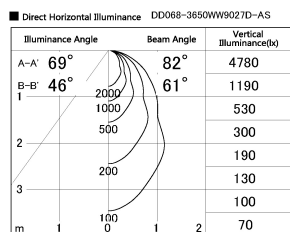

Item no. DD068-3650WW9027D-AS

Series Name: Asymmetric

Installation	Recessed mount
Type	
Fixture wattage	36W
Beam angle	79 x 65 deg.
Color Temp.	2700K
CRI	Ra>90
Luminous	2143 lm
Body	Die-cast aluminum alloy
Body finish	N/A
Trim finish	White
Reflector finish	White
IP Rate	IP20
Light source	COB module
Input Voltage	AC220~240V
Dimming Type	Non-Dimmable
Certificate	CE, CCC
Cut Hole	150mm

Height (Weight)	Wide flood
78.7W	177 (1.4kg)
58.5W	177 (1.4kg)
55.0W	177 (1.4kg)
42.8W	157 (1.1kg)
36.0W	157 (1.1kg)