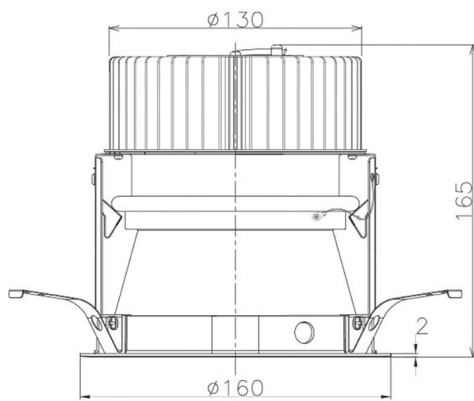

Item no. DD068-3650WW9027D-AS

Series Name: Asymmetric

Installation	Recessed mount
Type	
Fixture wattage	36W
Beam angle	79 x 65 deg.
Color Temp.	2700K
CRI	Ra>90
Luminous	2143 lm
Body	Die-cast aluminum alloy
Body finish	N/A
Trim finish	White
Reflector finish	White
IP Rate	IP20
Light source	COB module
Input Voltage	AC220~240V
Dimming Type	Non-Dimmable
Certificate	CE, CCC
Cut Hole	150mm

Height (Weight)	Wide flood
78.7W	177 (1.4kg)
58.5W	177 (1.4kg)
55.0W	177 (1.4kg)
42.8W	157 (1.1kg)
36.0W	157 (1.1kg)