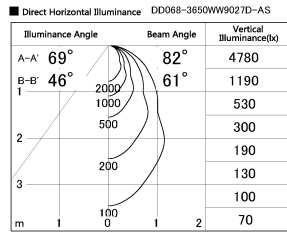

Item no. DD068-3650WW9027D-AS

Series Name: Asymmetric

Installation	Recessed mount
Type	Asymmetric
Fixture wattage	36W
Beam angle	79 x 65 deg.
Color Temp.	2700K
CRI	Ra>90
Luminous	2143 lm
Body	Die-cast aluminum alloy
Body finish	N/A
Trim finish	White
Reflector finish	White
IP Rate	IP20
Light source	COB module
Input Voltage	AC220~240V
Dimming Type	Non-Dimmable
Certificate	CE, CCC
Cut Hole	150mm

Height (Weight)	Wide flood
78.7W	177 (1.4kg)
58.5W	177 (1.4kg)
55.0W	177 (1.4kg)
42.8W	157 (1.1kg)
36.0W	157 (1.1kg)