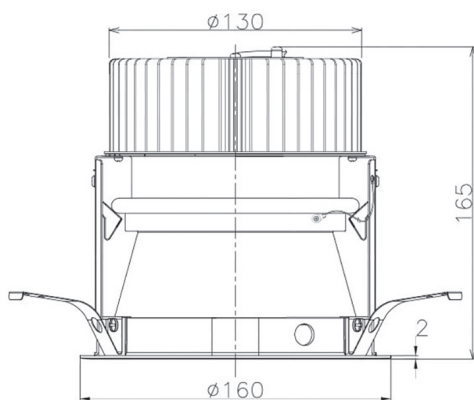

Item no. DD068-3650WW9030D-AS

Series Name: Asymmetric

Installation	Recessed mount
Type	
Fixture wattage	36W
Beam angle	79 x 65 deg.
Color Temp.	3000K
CRI	Ra>90
Luminous	2232 lm
Body	Die-cast aluminum alloy
Body finish	N/A
Trim finish	White
Reflector finish	White
IP Rate	IP20
Light source	COB module
Input Voltage	AC220~240V
Dimming Type	Non-Dimmable
Certificate	CE, CCC
Cut Hole	150mm

Height (Weight)	Wide flood
78.7W	177 (1.4kg)
58.5W	177 (1.4kg)
55.0W	177 (1.4kg)
42.8W	157 (1.1kg)
36.0W	157 (1.1kg)