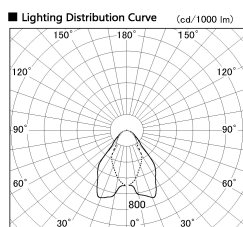

Item no. DD068-3650WW9030D-AS

Series Name: Asymmetric

Installation	Recessed mount
Type	
Fixture wattage	36W
Beam angle	79 x 65 deg.
Color Temp.	3000K
CRI	Ra>90
Luminous	2232 lm
Body	Die-cast aluminum alloy
Body finish	N/A
Trim finish	White
Reflector finish	White
IP Rate	IP20
Light source	COB module
Input Voltage	AC220~240V
Dimming Type	Non-Dimmable
Certificate	CE, CCC
Cut Hole	150mm

Height (Weight)	Wide flood
78.7W	177 (1.4kg)
58.5W	177 (1.4kg)
55.0W	177 (1.4kg)
42.8W	157 (1.1kg)
36.0W	157 (1.1kg)