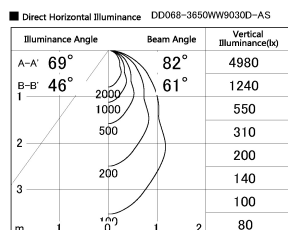

Item no. DD068-3650WW9030D-AS

Series Name: Asymmetric

Installation	Recessed mount
Type	
Fixture wattage	36W
Beam angle	79 x 65 deg.
Color Temp.	3000K
CRI	Ra>90
Luminous	2232 lm
Body	Die-cast aluminum alloy
Body finish	N/A
Trim finish	White
Reflector finish	White
IP Rate	IP20
Light source	COB module
Input Voltage	AC220~240V
Dimming Type	Non-Dimmable
Certificate	CE, CCC
Cut Hole	150mm

Height (Weight)	Wide flood
78.7W	177 (1.4kg)
58.5W	177 (1.4kg)
55.0W	177 (1.4kg)
42.8W	157 (1.1kg)
36.0W	157 (1.1kg)