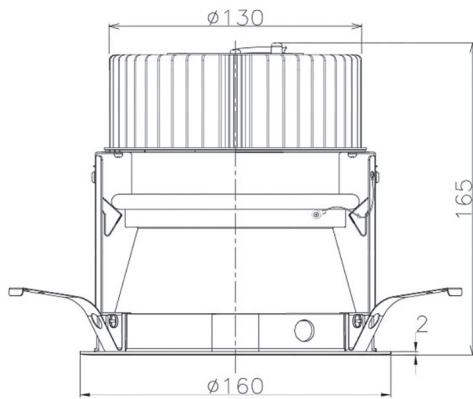

Item no. DD068-3650WW9030D-AS

Series Name: Asymmetric

Installation	Recessed mount
Type	Asymmetric
Fixture wattage	36W
Beam angle	79 x 65 deg.
Color Temp.	3000K
CRI	Ra>90
Luminous	2232 lm
Body	Die-cast aluminum alloy
Body finish	N/A
Trim finish	White
Reflector finish	White
IP Rate	IP20
Light source	COB module
Input Voltage	AC220~240V
Dimming Type	Non-Dimmable
Certificate	CE, CCC
Cut Hole	150mm

Height (Weight)	Wide flood
78.7W	177 (1.4kg)
58.5W	177 (1.4kg)
55.0W	177 (1.4kg)
42.8W	157 (1.1kg)
36.0W	157 (1.1kg)