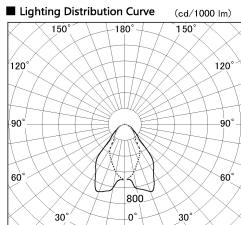

Item no. DD068-3650WW9030D-AS

Series Name: Asymmetric

Installation	Recessed mount
Type	Asymmetric
Fixture wattage	36W
Beam angle	79 x 65 deg.
Color Temp.	3000K
CRI	Ra>90
Luminous	2232 lm
Body	Die-cast aluminum alloy
Body finish	N/A
Trim finish	White
Reflector finish	White
IP Rate	IP20
Light source	COB module
Input Voltage	AC220~240V
Dimming Type	Non-Dimmable
Certificate	CE, CCC
Cut Hole	150mm

Height (Weight)	Wide flood
78.7W	177 (1.4kg)
58.5W	177 (1.4kg)
55.0W	177 (1.4kg)
42.8W	157 (1.1kg)
36.0W	157 (1.1kg)