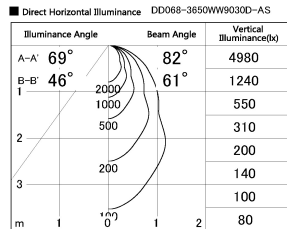

Item no. DD068-3650WW9030D-AS

Series Name: Asymmetric

Installation	Recessed mount
Type	Asymmetric
Fixture wattage	36W
Beam angle	79 x 65 deg.
Color Temp.	3000K
CRI	Ra>90
Luminous	2232 lm
Body	Die-cast aluminum alloy
Body finish	N/A
Trim finish	White
Reflector finish	White
IP Rate	IP20
Light source	COB module
Input Voltage	AC220~240V
Dimming Type	Non-Dimmable
Certificate	CE, CCC
Cut Hole	150mm

Height (Weight)	Wide flood
78.7W	177 (1.4kg)
58.5W	177 (1.4kg)
55.0W	177 (1.4kg)
42.8W	157 (1.1kg)
36.0W	157 (1.1kg)