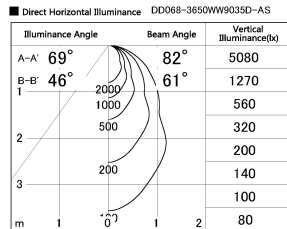

Item no. DD068-3650WW9035D-AS

Series Name: Asymmetric

Installation	Recessed mount
Type	
Fixture wattage	36W
Beam angle	79 x 65 deg.
Color Temp.	3500K
CRI	Ra>90
Luminous	2277 lm
Body	Die-cast aluminum alloy
Body finish	N/A
Trim finish	White
Reflector finish	White
IP Rate	IP20
Light source	COB module
Input Voltage	AC220~240V
Dimming Type	Non-Dimmable
Certificate	CE, CCC
Cut Hole	150mm

Height (Weight)	Wide flood
78.7W	177 (1.4kg)
58.5W	177 (1.4kg)
55.0W	177 (1.4kg)
42.8W	157 (1.1kg)
36.0W	157 (1.1kg)