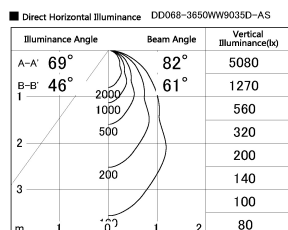

Item no. DD068-3650WW9035D-AS

Series Name: Asymmetric

Installation	Recessed mount
Type	Asymmetric
Fixture wattage	36W
Beam angle	79 x 65 deg.
Color Temp.	3500K
CRI	Ra>90
Luminous	2277 lm
Body	Die-cast aluminum alloy
Body finish	N/A
Trim finish	White
Reflector finish	White
IP Rate	IP20
Light source	COB module
Input Voltage	AC220~240V
Dimming Type	Non-Dimmable
Certificate	CE, CCC
Cut Hole	150mm

Height (Weight)	Wide flood
78.7W	177 (1.4kg)
58.5W	177 (1.4kg)
55.0W	177 (1.4kg)
42.8W	157 (1.1kg)
36.0W	157 (1.1kg)