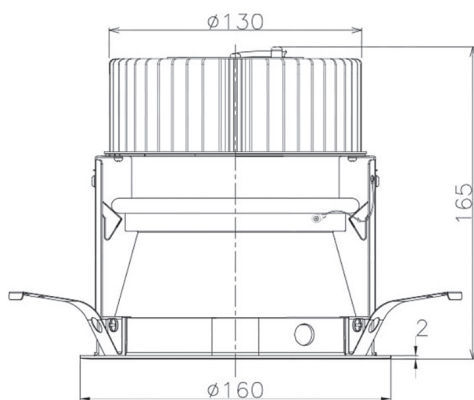

Item no. DD068-3650WW9035D-AS

Series Name: Asymmetric

Installation	Recessed mount
Type	Asymmetric
Fixture wattage	36W
Beam angle	79 x 65 deg.
Color Temp.	3500K
CRI	Ra>90
Luminous	2277 lm
Body	Die-cast aluminum alloy
Body finish	N/A
Trim finish	White
Reflector finish	White
IP Rate	IP20
Light source	COB module
Input Voltage	AC220~240V
Dimming Type	Non-Dimmable
Certificate	CE, CCC
Cut Hole	150mm

Height (Weight)	Wide flood
78.7W	177 (1.4kg)
58.5W	177 (1.4kg)
55.0W	177 (1.4kg)
42.8W	157 (1.1kg)
36.0W	157 (1.1kg)