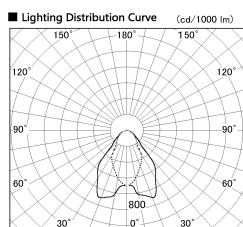

Item no. DD068-3650WW9035D-AS

Series Name: Asymmetric

Installation	Recessed mount
Type	Asymmetric
Fixture wattage	36W
Beam angle	79 x 65 deg.
Color Temp.	3500K
CRI	Ra>90
Luminous	2277 lm
Body	Die-cast aluminum alloy
Body finish	N/A
Trim finish	White
Reflector finish	White
IP Rate	IP20
Light source	COB module
Input Voltage	AC220~240V
Dimming Type	Non-Dimmable
Certificate	CE, CCC
Cut Hole	150mm

Height (Weight)	Wide flood
78.7W	177 (1.4kg)
58.5W	177 (1.4kg)
55.0W	177 (1.4kg)
42.8W	157 (1.1kg)
36.0W	157 (1.1kg)