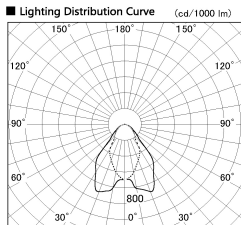

Item no. DD068-3650WW9035D-AS

Series Name: Asymmetric

Installation	Recessed mount
Type	
Fixture wattage	36W
Beam angle	79 x 65 deg.
Color Temp.	3500K
CRI	Ra>90
Luminous	2277 lm
Body	Die-cast aluminum alloy
Body finish	N/A
Trim finish	White
Reflector finish	White
IP Rate	IP20
Light source	COB module
Input Voltage	AC220~240V
Dimming Type	Non-Dimmable
Certificate	CE, CCC
Cut Hole	150mm

Height (Weight)	Wide flood
78.7W	177 (1.4kg)
58.5W	177 (1.4kg)
55.0W	177 (1.4kg)
42.8W	157 (1.1kg)
36.0W	157 (1.1kg)