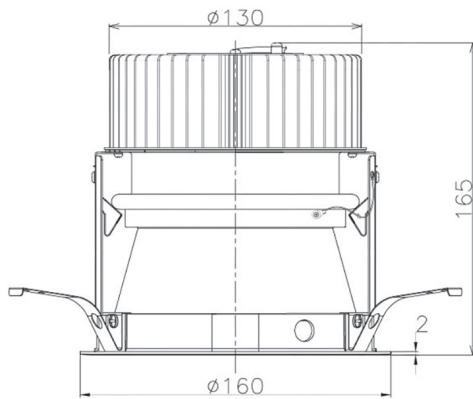

Item no. DD068-3650WW9035D-AS

Series Name: Asymmetric

Installation	Recessed mount
Type	
Fixture wattage	36W
Beam angle	79 x 65 deg.
Color Temp.	3500K
CRI	Ra>90
Luminous	2277 lm
Body	Die-cast aluminum alloy
Body finish	N/A
Trim finish	White
Reflector finish	White
IP Rate	IP20
Light source	COB module
Input Voltage	AC220~240V
Dimming Type	Non-Dimmable
Certificate	CE, CCC
Cut Hole	150mm

Height (Weight)	Wide flood
78.7W	177 (1.4kg)
58.5W	177 (1.4kg)
55.0W	177 (1.4kg)
42.8W	157 (1.1kg)
36.0W	157 (1.1kg)