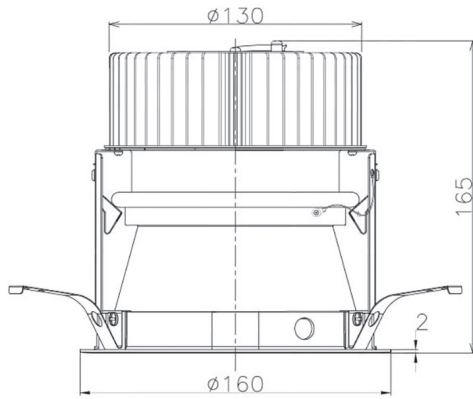

Item no. DD068-3650WW9040D-AS

Series Name: Asymmetric

Installation	Recessed mount
Type	Asymmetric
Fixture wattage	36W
Beam angle	79 x 65 deg.
Color Temp.	4000K
CRI	Ra>90
Luminous	2299 lm
Body	Die-cast aluminum alloy
Body finish	N/A
Trim finish	White
Reflector finish	White
IP Rate	IP20
Light source	COB module
Input Voltage	AC220~240V
Dimming Type	Non-Dimmable
Certificate	CE, CCC
Cut Hole	150mm

Height (Weight)	Wide flood
78.7W	177 (1.4kg)
58.5W	177 (1.4kg)
55.0W	177 (1.4kg)
42.8W	157 (1.1kg)
36.0W	157 (1.1kg)