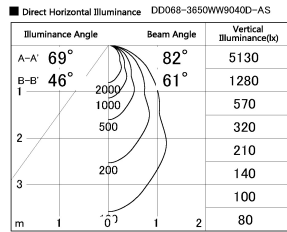

Item no. DD068-3650WW9040D-AS

Series Name: Asymmetric

Installation	Recessed mount
Type	Asymmetric
Fixture wattage	36W
Beam angle	79 x 65 deg.
Color Temp.	4000K
CRI	Ra>90
Luminous	2299 lm
Body	Die-cast aluminum alloy
Body finish	N/A
Trim finish	White
Reflector finish	White
IP Rate	IP20
Light source	COB module
Input Voltage	AC220~240V
Dimming Type	Non-Dimmable
Certificate	CE, CCC
Cut Hole	150mm

Height (Weight)	Wide flood
78.7W	177 (1.4kg)
58.5W	177 (1.4kg)
55.0W	177 (1.4kg)
42.8W	157 (1.1kg)
36.0W	157 (1.1kg)