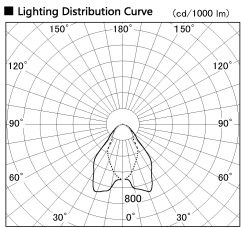

Item no. DD068-3650WW9040D-AS

Series Name: Asymmetric

Installation	Recessed mount
Type	Asymmetric
Fixture wattage	36W
Beam angle	79 x 65 deg.
Color Temp.	4000K
CRI	Ra>90
Luminous	2299 lm
Body	Die-cast aluminum alloy
Body finish	N/A
Trim finish	White
Reflector finish	White
IP Rate	IP20
Light source	COB module
Input Voltage	AC220~240V
Dimming Type	Non-Dimmable
Certificate	CE, CCC
Cut Hole	150mm

Height (Weight)	Wide flood
78.7W	177 (1.4kg)
58.5W	177 (1.4kg)
55.0W	177 (1.4kg)
42.8W	157 (1.1kg)
36.0W	157 (1.1kg)