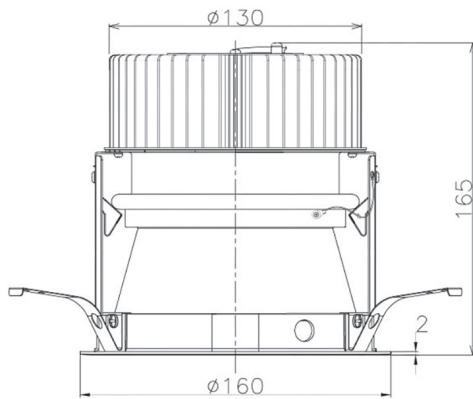

Item no. DD068-3650WW9040D-AS

Series Name: Asymmetric

Installation	Recessed mount
Type	
Fixture wattage	36W
Beam angle	79 x 65 deg.
Color Temp.	4000K
CRI	Ra>90
Luminous	2299 lm
Body	Die-cast aluminum alloy
Body finish	N/A
Trim finish	White
Reflector finish	White
IP Rate	IP20
Light source	COB module
Input Voltage	AC220~240V
Dimming Type	Non-Dimmable
Certificate	CE, CCC
Cut Hole	150mm

Height (Weight)	Wide flood
78.7W	177 (1.4kg)
58.5W	177 (1.4kg)
55.0W	177 (1.4kg)
42.8W	157 (1.1kg)
36.0W	157 (1.1kg)