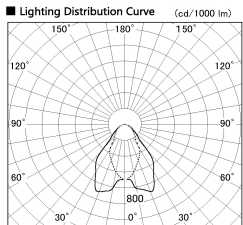

Item no. DD068-3650WW9040D-AS

Series Name: Asymmetric

Installation	Recessed mount
Type	
Fixture wattage	36W
Beam angle	79 x 65 deg.
Color Temp.	4000K
CRI	Ra>90
Luminous	2299 lm
Body	Die-cast aluminum alloy
Body finish	N/A
Trim finish	White
Reflector finish	White
IP Rate	IP20
Light source	COB module
Input Voltage	AC220~240V
Dimming Type	Non-Dimmable
Certificate	CE, CCC
Cut Hole	150mm

Height (Weight)	Wide flood
78.7W	177 (1.4kg)
58.5W	177 (1.4kg)
55.0W	177 (1.4kg)
42.8W	157 (1.1kg)
36.0W	157 (1.1kg)