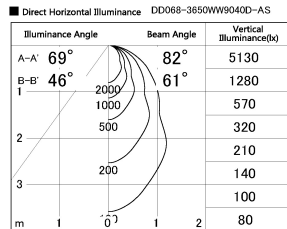

Item no. DD068-3650WW9040D-AS

Series Name: Asymmetric

Installation	Recessed mount
Type	
Fixture wattage	36W
Beam angle	79 x 65 deg.
Color Temp.	4000K
CRI	Ra>90
Luminous	2299 lm
Body	Die-cast aluminum alloy
Body finish	N/A
Trim finish	White
Reflector finish	White
IP Rate	IP20
Light source	COB module
Input Voltage	AC220~240V
Dimming Type	Non-Dimmable
Certificate	CE, CCC
Cut Hole	150mm

Height (Weight)	Wide flood
78.7W	177 (1.4kg)
58.5W	177 (1.4kg)
55.0W	177 (1.4kg)
42.8W	157 (1.1kg)
36.0W	157 (1.1kg)