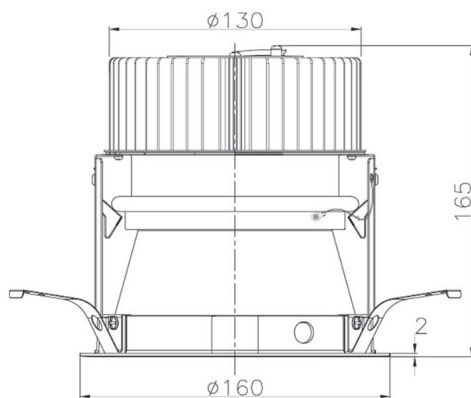

Item no. DD068-4250DW8027D-AS

Series Name: Asymmetric

With Dark Mirror Reflector

Installation	Recessed mount
Type	
Fixture wattage	42.8W
Beam angle	80 x 64 deg.
Color Temp.	2700K
CRI	Ra>80
Luminous	2983 lm
Body	Die-cast aluminum alloy
Body finish	N/A
Trim finish	White
Reflector finish	Dark Mirror
IP Rate	IP20
Light source	COB module
Input Voltage	AC220~240V
Dimming Type	Non-Dimmable
Certificate	CE, CCC
Cut Hole	150mm

Height (Weight)	Wide flood
78.7W	177 (1.4kg)
58.5W	177 (1.4kg)
55.0W	177 (1.4kg)
42.8W	157 (1.1kg)
36.0W	157 (1.1kg)