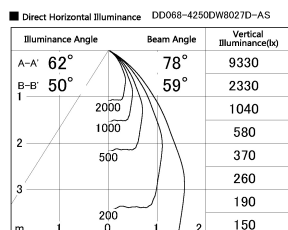

Item no. DD068-4250DW8027D-AS

Series Name: Asymmetric

With Dark Mirror Reflector

Installation	Recessed mount
Type	
Fixture wattage	42.8W
Beam angle	80 x 64 deg.
Color Temp.	2700K
CRI	Ra>80
Luminous	2983 lm
Body	Die-cast aluminum alloy
Body finish	N/A
Trim finish	White
Reflector finish	Dark Mirror
IP Rate	IP20
Light source	COB module
Input Voltage	AC220~240V
Dimming Type	Non-Dimmable
Certificate	CE, CCC
Cut Hole	150mm

Height (Weight)	Wide flood
78.7W	177 (1.4kg)
58.5W	177 (1.4kg)
55.0W	177 (1.4kg)
42.8W	157 (1.1kg)
36.0W	157 (1.1kg)