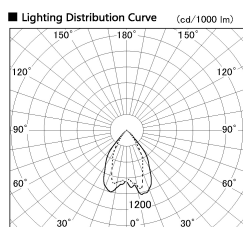

Item no. DD068-4250DW8027D-AS

Series Name: Asymmetric

With Dark Mirror Reflector

Installation	Recessed mount
Type	
Fixture wattage	42.8W
Beam angle	80 x 64 deg.
Color Temp.	2700K
CRI	Ra>80
Luminous	2983 lm
Body	Die-cast aluminum alloy
Body finish	N/A
Trim finish	White
Reflector finish	Dark Mirror
IP Rate	IP20
Light source	COB module
Input Voltage	AC220~240V
Dimming Type	Non-Dimmable
Certificate	CE, CCC
Cut Hole	150mm

Height (Weight)	Wide flood
78.7W	177 (1.4kg)
58.5W	177 (1.4kg)
55.0W	177 (1.4kg)
42.8W	157 (1.1kg)
36.0W	157 (1.1kg)