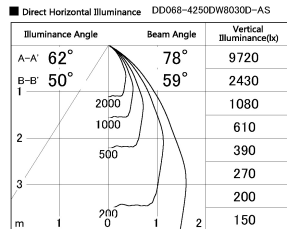

Item no. DD068-4250DW8030D-AS

Series Name: Asymmetric

With Dark Mirror Reflector

Installation	Recessed mount
Type	Asymmetric
Fixture wattage	42.8W
Beam angle	80 x 64 deg.
Color Temp.	3000K
CRI	Ra>80
Luminous	3107 lm
Body	Die-cast aluminum alloy
Body finish	N/A
Trim finish	White
Reflector finish	Dark Mirror
IP Rate	IP20
Light source	COB module
Input Voltage	AC220~240V
Dimming Type	Non-Dimmable
Certificate	CE, CCC
Cut Hole	150mm

Height (Weight)	Wide flood
78.7W	177 (1.4kg)
58.5W	177 (1.4kg)
55.0W	177 (1.4kg)
42.8W	157 (1.1kg)
36.0W	157 (1.1kg)