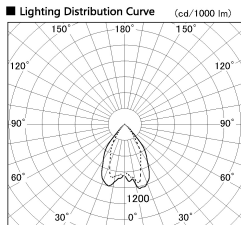

Item no. DD068-4250DW8030D-AS

Series Name: Asymmetric

With Dark Mirror Reflector

Installation	Recessed mount
Type	Asymmetric
Fixture wattage	42.8W
Beam angle	80 x 64 deg.
Color Temp.	3000K
CRI	Ra>80
Luminous	3107 lm
Body	Die-cast aluminum alloy
Body finish	N/A
Trim finish	White
Reflector finish	Dark Mirror
IP Rate	IP20
Light source	COB module
Input Voltage	AC220~240V
Dimming Type	Non-Dimmable
Certificate	CE, CCC
Cut Hole	150mm

Height (Weight)	Wide flood
78.7W	177 (1.4kg)
58.5W	177 (1.4kg)
55.0W	177 (1.4kg)
42.8W	157 (1.1kg)
36.0W	157 (1.1kg)