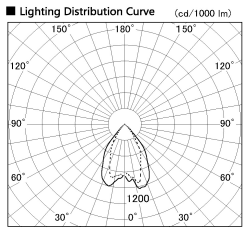

Item no. DD068-4250DW8030D-AS

Series Name: Asymmetric

With Dark Mirror Reflector

Installation	Recessed mount
Type	
Fixture wattage	42.8W
Beam angle	80 x 64 deg.
Color Temp.	3000K
CRI	Ra>80
Luminous	3107 lm
Body	Die-cast aluminum alloy
Body finish	N/A
Trim finish	White
Reflector finish	Dark Mirror
IP Rate	IP20
Light source	COB module
Input Voltage	AC220~240V
Dimming Type	Non-Dimmable
Certificate	CE, CCC
Cut Hole	150mm

Height (Weight)	Wide flood
78.7W	177 (1.4kg)
58.5W	177 (1.4kg)
55.0W	177 (1.4kg)
42.8W	157 (1.1kg)
36.0W	157 (1.1kg)