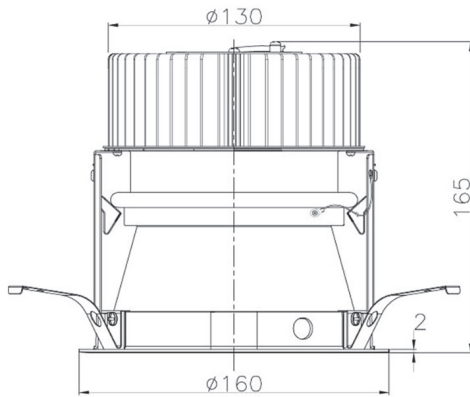

Item no. DD068-4250DW8030D-AS

Series Name: Asymmetric

With Dark Mirror Reflector

Installation	Recessed mount
Type	
Fixture wattage	42.8W
Beam angle	80 x 64 deg.
Color Temp.	3000K
CRI	Ra>80
Luminous	3107 lm
Body	Die-cast aluminum alloy
Body finish	N/A
Trim finish	White
Reflector finish	Dark Mirror
IP Rate	IP20
Light source	COB module
Input Voltage	AC220~240V
Dimming Type	Non-Dimmable
Certificate	CE, CCC
Cut Hole	150mm

Height (Weight)	Wide flood
78.7W	177 (1.4kg)
58.5W	177 (1.4kg)
55.0W	177 (1.4kg)
42.8W	157 (1.1kg)
36.0W	157 (1.1kg)