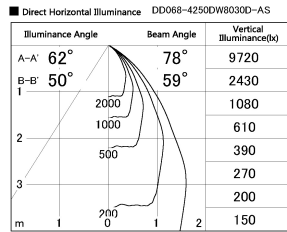

Item no. DD068-4250DW8030D-AS

Series Name: Asymmetric

With Dark Mirror Reflector

Installation	Recessed mount
Type	
Fixture wattage	42.8W
Beam angle	80 x 64 deg.
Color Temp.	3000K
CRI	Ra>80
Luminous	3107 lm
Body	Die-cast aluminum alloy
Body finish	N/A
Trim finish	White
Reflector finish	Dark Mirror
IP Rate	IP20
Light source	COB module
Input Voltage	AC220~240V
Dimming Type	Non-Dimmable
Certificate	CE, CCC
Cut Hole	150mm

Height (Weight)	Wide flood
78.7W	177 (1.4kg)
58.5W	177 (1.4kg)
55.0W	177 (1.4kg)
42.8W	157 (1.1kg)
36.0W	157 (1.1kg)