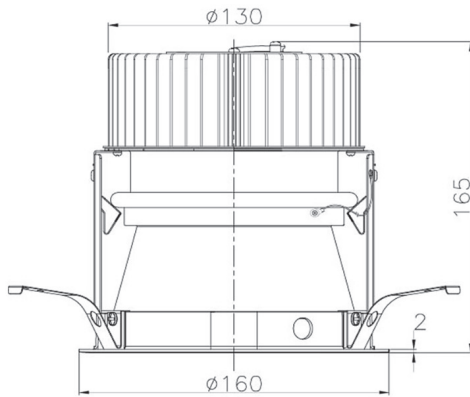

Item no. DD068-4250DW8030D-AS

Series Name: Asymmetric

With Dark Mirror Reflector

Installation	Recessed mount
Type	Asymmetric
Fixture wattage	42.8W
Beam angle	80 x 64 deg.
Color Temp.	3000K
CRI	Ra>80
Luminous	3107 lm
Body	Die-cast aluminum alloy
Body finish	N/A
Trim finish	White
Reflector finish	Dark Mirror
IP Rate	IP20
Light source	COB module
Input Voltage	AC220~240V
Dimming Type	Non-Dimmable
Certificate	CE, CCC
Cut Hole	150mm

Height (Weight)	Wide flood
78.7W	177 (1.4kg)
58.5W	177 (1.4kg)
55.0W	177 (1.4kg)
42.8W	157 (1.1kg)
36.0W	157 (1.1kg)