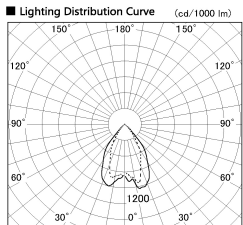

Item no. DD068-4250DW8035D-AS

Series Name: Asymmetric

With Dark Mirror Reflector

Installation	Recessed mount
Type	
Fixture wattage	42.8W
Beam angle	80 x 64 deg.
Color Temp.	3500K
CRI	Ra>80
Luminous	3169 lm
Body	Die-cast aluminum alloy
Body finish	N/A
Trim finish	White
Reflector finish	Dark Mirror
IP Rate	IP20
Light source	COB module
Input Voltage	AC220~240V
Dimming Type	Non-Dimmable
Certificate	CE, CCC
Cut Hole	150mm

Height (Weight)	Wide flood
78.7W	177 (1.4kg)
58.5W	177 (1.4kg)
55.0W	177 (1.4kg)
42.8W	157 (1.1kg)
36.0W	157 (1.1kg)