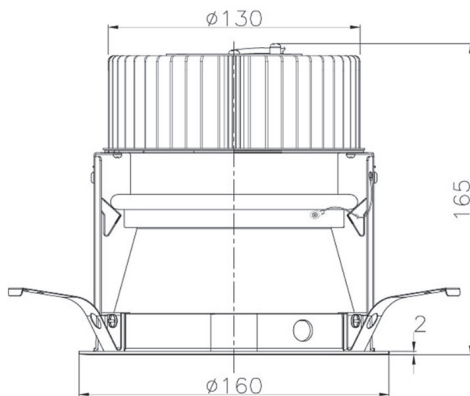

Item no. DD068-4250DW8035D-AS

Series Name: Asymmetric

With Dark Mirror Reflector

Installation	Recessed mount
Type	Asymmetric
Fixture wattage	42.8W
Beam angle	80 x 64 deg.
Color Temp.	3500K
CRI	Ra>80
Luminous	3169 lm
Body	Die-cast aluminum alloy
Body finish	N/A
Trim finish	White
Reflector finish	Dark Mirror
IP Rate	IP20
Light source	COB module
Input Voltage	AC220~240V
Dimming Type	Non-Dimmable
Certificate	CE, CCC
Cut Hole	150mm

Height (Weight)	Wide flood
78.7W	177 (1.4kg)
58.5W	177 (1.4kg)
55.0W	177 (1.4kg)
42.8W	157 (1.1kg)
36.0W	157 (1.1kg)