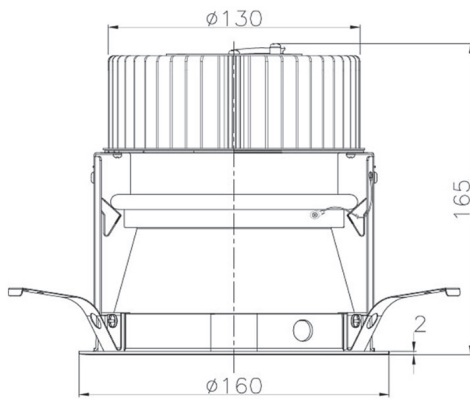

Item no. DD068-4250DW8035D-AS

Series Name: Asymmetric

With Dark Mirror Reflector

Installation	Recessed mount
Type	
Fixture wattage	42.8W
Beam angle	80 x 64 deg.
Color Temp.	3500K
CRI	Ra>80
Luminous	3169 lm
Body	Die-cast aluminum alloy
Body finish	N/A
Trim finish	White
Reflector finish	Dark Mirror
IP Rate	IP20
Light source	COB module
Input Voltage	AC220~240V
Dimming Type	Non-Dimmable
Certificate	CE, CCC
Cut Hole	150mm

Height (Weight)	Wide flood
78.7W	177 (1.4kg)
58.5W	177 (1.4kg)
55.0W	177 (1.4kg)
42.8W	157 (1.1kg)
36.0W	157 (1.1kg)