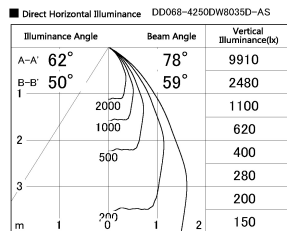

Item no. DD068-4250DW8035D-AS

Series Name: Asymmetric

With Dark Mirror Reflector

Installation	Recessed mount
Type	
Fixture wattage	42.8W
Beam angle	80 x 64 deg.
Color Temp.	3500K
CRI	Ra>80
Luminous	3169 lm
Body	Die-cast aluminum alloy
Body finish	N/A
Trim finish	White
Reflector finish	Dark Mirror
IP Rate	IP20
Light source	COB module
Input Voltage	AC220~240V
Dimming Type	Non-Dimmable
Certificate	CE, CCC
Cut Hole	150mm

Height (Weight)	Wide flood
78.7W	177 (1.4kg)
58.5W	177 (1.4kg)
55.0W	177 (1.4kg)
42.8W	157 (1.1kg)
36.0W	157 (1.1kg)