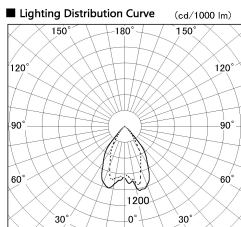

Item no. DD068-4250DW8035D-AS

Series Name: Asymmetric

With Dark Mirror Reflector

Installation	Recessed mount
Type	Asymmetric
Fixture wattage	42.8W
Beam angle	80 x 64 deg.
Color Temp.	3500K
CRI	Ra>80
Luminous	3169 lm
Body	Die-cast aluminum alloy
Body finish	N/A
Trim finish	White
Reflector finish	Dark Mirror
IP Rate	IP20
Light source	COB module
Input Voltage	AC220~240V
Dimming Type	Non-Dimmable
Certificate	CE, CCC
Cut Hole	150mm

Height (Weight)	Wide flood
78.7W	177 (1.4kg)
58.5W	177 (1.4kg)
55.0W	177 (1.4kg)
42.8W	157 (1.1kg)
36.0W	157 (1.1kg)