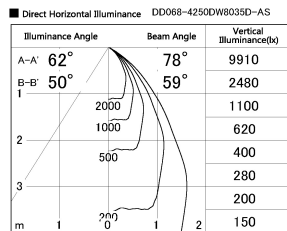

Item no. DD068-4250DW8035D-AS

Series Name: Asymmetric

With Dark Mirror Reflector

Installation	Recessed mount
Type	Asymmetric
Fixture wattage	42.8W
Beam angle	80 x 64 deg.
Color Temp.	3500K
CRI	Ra>80
Luminous	3169 lm
Body	Die-cast aluminum alloy
Body finish	N/A
Trim finish	White
Reflector finish	Dark Mirror
IP Rate	IP20
Light source	COB module
Input Voltage	AC220~240V
Dimming Type	Non-Dimmable
Certificate	CE, CCC
Cut Hole	150mm

Height (Weight)	Wide flood
78.7W	177 (1.4kg)
58.5W	177 (1.4kg)
55.0W	177 (1.4kg)
42.8W	157 (1.1kg)
36.0W	157 (1.1kg)