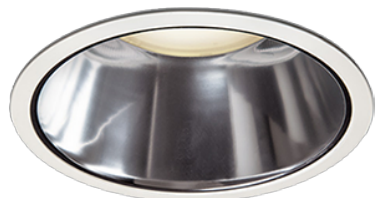

Item no. DD068-4250DW8040D-AS

Series Name: Asymmetric

With Dark Mirror Reflector

Installation	Recessed mount
Type	
Fixture wattage	42.8W
Beam angle	80 x 64 deg.
Color Temp.	4000K
CRI	Ra>80
Luminous	3201 lm
Body	Die-cast aluminum alloy
Body finish	N/A
Trim finish	White
Reflector finish	Dark Mirror
IP Rate	IP20
Light source	COB module
Input Voltage	AC220~240V
Dimming Type	Non-Dimmable
Certificate	CE, CCC
Cut Hole	150mm

Height (Weight)	Wide flood
78.7W	177 (1.4kg)
58.5W	177 (1.4kg)
55.0W	177 (1.4kg)
42.8W	157 (1.1kg)
36.0W	157 (1.1kg)