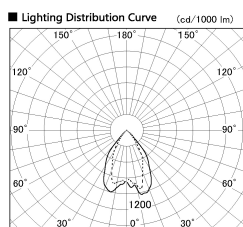

Item no. DD068-4250DW8040D-AS

Series Name: Asymmetric

With Dark Mirror Reflector

Installation	Recessed mount
Type	
Fixture wattage	42.8W
Beam angle	80 x 64 deg.
Color Temp.	4000K
CRI	Ra>80
Luminous	3201 lm
Body	Die-cast aluminum alloy
Body finish	N/A
Trim finish	White
Reflector finish	Dark Mirror
IP Rate	IP20
Light source	COB module
Input Voltage	AC220~240V
Dimming Type	Non-Dimmable
Certificate	CE, CCC
Cut Hole	150mm

Height (Weight)	Wide flood
78.7W	177 (1.4kg)
58.5W	177 (1.4kg)
55.0W	177 (1.4kg)
42.8W	157 (1.1kg)
36.0W	157 (1.1kg)