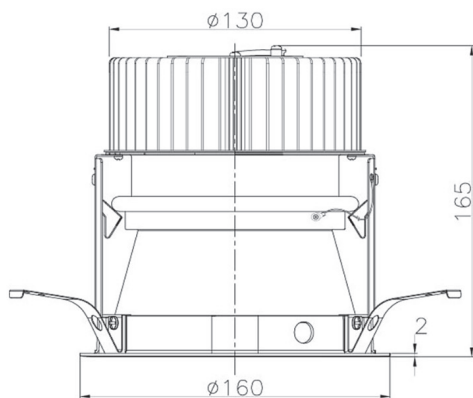

Item no. DD068-4250DW8040D-AS

Series Name: Asymmetric

With Dark Mirror Reflector

Installation	Recessed mount
Type	
Fixture wattage	42.8W
Beam angle	80 x 64 deg.
Color Temp.	4000K
CRI	Ra>80
Luminous	3201 lm
Body	Die-cast aluminum alloy
Body finish	N/A
Trim finish	White
Reflector finish	Dark Mirror
IP Rate	IP20
Light source	COB module
Input Voltage	AC220~240V
Dimming Type	Non-Dimmable
Certificate	CE, CCC
Cut Hole	150mm

Height (Weight)	Wide flood
78.7W	177 (1.4kg)
58.5W	177 (1.4kg)
55.0W	177 (1.4kg)
42.8W	157 (1.1kg)
36.0W	157 (1.1kg)