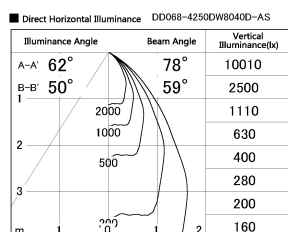

Item no. DD068-4250DW8040D-AS

Series Name: Asymmetric

With Dark Mirror Reflector

Installation	Recessed mount
Type	
Fixture wattage	42.8W
Beam angle	80 x 64 deg.
Color Temp.	4000K
CRI	Ra>80
Luminous	3201 lm
Body	Die-cast aluminum alloy
Body finish	N/A
Trim finish	White
Reflector finish	Dark Mirror
IP Rate	IP20
Light source	COB module
Input Voltage	AC220~240V
Dimming Type	Non-Dimmable
Certificate	CE, CCC
Cut Hole	150mm

Height (Weight)	Wide flood
78.7W	177 (1.4kg)
58.5W	177 (1.4kg)
55.0W	177 (1.4kg)
42.8W	157 (1.1kg)
36.0W	157 (1.1kg)