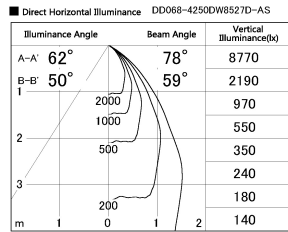

Item no. DD068-4250DW8527D-AS

Series Name: Asymmetric

With Dark Mirror Reflector

Installation	Recessed mount
Type	
Fixture wattage	42.8W
Beam angle	80 x 64 deg.
Color Temp.	2700K
CRI	Ra>85
Luminous	2804 lm
Body	Die-cast aluminum alloy
Body finish	N/A
Trim finish	White
Reflector finish	Dark Mirror
IP Rate	IP20
Light source	COB module
Input Voltage	AC220~240V
Dimming Type	Non-Dimmable
Certificate	CE, CCC
Cut Hole	150mm

Height (Weight)	Wide flood
78.7W	177 (1.4kg)
58.5W	177 (1.4kg)
55.0W	177 (1.4kg)
42.8W	157 (1.1kg)
36.0W	157 (1.1kg)