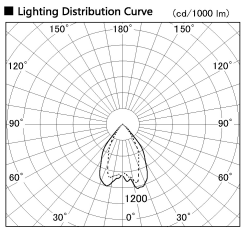

Item no. DD068-4250DW8527D-AS

Series Name: Asymmetric

With Dark Mirror Reflector

Installation	Recessed mount
Type	
Fixture wattage	42.8W
Beam angle	80 x 64 deg.
Color Temp.	2700K
CRI	Ra>85
Luminous	2804 lm
Body	Die-cast aluminum alloy
Body finish	N/A
Trim finish	White
Reflector finish	Dark Mirror
IP Rate	IP20
Light source	COB module
Input Voltage	AC220~240V
Dimming Type	Non-Dimmable
Certificate	CE, CCC
Cut Hole	150mm

Height (Weight)	Wide flood
78.7W	177 (1.4kg)
58.5W	177 (1.4kg)
55.0W	177 (1.4kg)
42.8W	157 (1.1kg)
36.0W	157 (1.1kg)