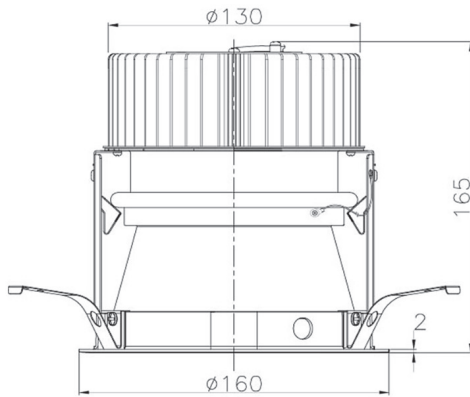

Item no. DD068-4250DW8527D-AS

Series Name: Asymmetric

With Dark Mirror Reflector

Installation	Recessed mount
Type	
Fixture wattage	42.8W
Beam angle	80 x 64 deg.
Color Temp.	2700K
CRI	Ra>85
Luminous	2804 lm
Body	Die-cast aluminum alloy
Body finish	N/A
Trim finish	White
Reflector finish	Dark Mirror
IP Rate	IP20
Light source	COB module
Input Voltage	AC220~240V
Dimming Type	Non-Dimmable
Certificate	CE, CCC
Cut Hole	150mm

Height (Weight)	Wide flood
78.7W	177 (1.4kg)
58.5W	177 (1.4kg)
55.0W	177 (1.4kg)
42.8W	157 (1.1kg)
36.0W	157 (1.1kg)