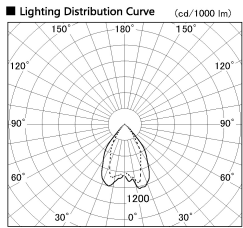

Item no. DD068-4250DW8527D-AS

Series Name: Asymmetric

With Dark Mirror Reflector

Installation	Recessed mount
Type	
Fixture wattage	42.8W
Beam angle	80 x 64 deg.
Color Temp.	2700K
CRI	Ra>85
Luminous	2804 lm
Body	Die-cast aluminum alloy
Body finish	N/A
Trim finish	White
Reflector finish	Dark Mirror
IP Rate	IP20
Light source	COB module
Input Voltage	AC220~240V
Dimming Type	Non-Dimmable
Certificate	CE, CCC
Cut Hole	150mm

Height (Weight)	Wide flood
78.7W	177 (1.4kg)
58.5W	177 (1.4kg)
55.0W	177 (1.4kg)
42.8W	157 (1.1kg)
36.0W	157 (1.1kg)