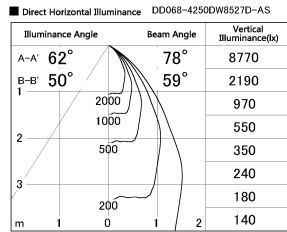

Item no. DD068-4250DW8527D-AS

Series Name: Asymmetric

With Dark Mirror Reflector

Installation	Recessed mount
Type	
Fixture wattage	42.8W
Beam angle	80 x 64 deg.
Color Temp.	2700K
CRI	Ra>85
Luminous	2804 lm
Body	Die-cast aluminum alloy
Body finish	N/A
Trim finish	White
Reflector finish	Dark Mirror
IP Rate	IP20
Light source	COB module
Input Voltage	AC220~240V
Dimming Type	Non-Dimmable
Certificate	CE, CCC
Cut Hole	150mm

Height (Weight)	Wide flood
78.7W	177 (1.4kg)
58.5W	177 (1.4kg)
55.0W	177 (1.4kg)
42.8W	157 (1.1kg)
36.0W	157 (1.1kg)