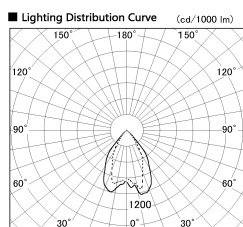

Item no. DD068-4250DW8530D-AS

Series Name: Asymmetric

With Dark Mirror Reflector

| | |
|------------------|-------------------------|
| Installation | Recessed mount |
| Type | |
| Fixture wattage | 42.8W |
| Beam angle | 80 x 64 deg. |
| Color Temp. | 3000K |
| CRI | Ra>85 |
| Luminous | 2921 lm |
| Body | Die-cast aluminum alloy |
| Body finish | N/A |
| Trim finish | White |
| Reflector finish | Dark Mirror |
| IP Rate | IP20 |
| Light source | COB module |
| Input Voltage | AC220~240V |
| Dimming Type | Non-Dimmable |
| Certificate | CE, CCC |
| Cut Hole | 150mm |

| Height (Weight) | Wide flood |
|-----------------|-------------|
| 78.7W | 177 (1.4kg) |
| 58.5W | 177 (1.4kg) |
| 55.0W | 177 (1.4kg) |
| 42.8W | 157 (1.1kg) |
| 36.0W | 157 (1.1kg) |