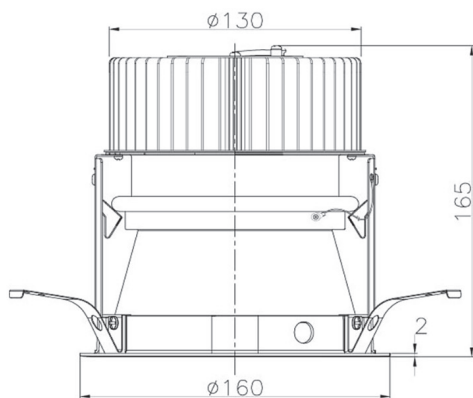

Item no. DD068-4250DW8530D-AS

Series Name: Asymmetric

With Dark Mirror Reflector

| | |
|------------------|-------------------------|
| Installation | Recessed mount |
| Type | |
| Fixture wattage | 42.8W |
| Beam angle | 80 x 64 deg. |
| Color Temp. | 3000K |
| CRI | Ra>85 |
| Luminous | 2921 lm |
| Body | Die-cast aluminum alloy |
| Body finish | N/A |
| Trim finish | White |
| Reflector finish | Dark Mirror |
| IP Rate | IP20 |
| Light source | COB module |
| Input Voltage | AC220~240V |
| Dimming Type | Non-Dimmable |
| Certificate | CE, CCC |
| Cut Hole | 150mm |

| Height (Weight) | Wide flood |
|-----------------|-------------|
| 78.7W | 177 (1.4kg) |
| 58.5W | 177 (1.4kg) |
| 55.0W | 177 (1.4kg) |
| 42.8W | 157 (1.1kg) |
| 36.0W | 157 (1.1kg) |