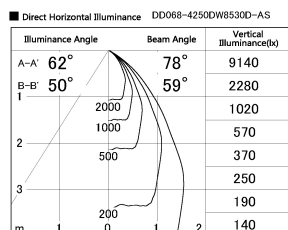

Item no. DD068-4250DW8530D-AS

Series Name: Asymmetric

With Dark Mirror Reflector

| | |
|------------------|-------------------------|
| Installation | Recessed mount |
| Type | |
| Fixture wattage | 42.8W |
| Beam angle | 80 x 64 deg. |
| Color Temp. | 3000K |
| CRI | Ra>85 |
| Luminous | 2921 lm |
| Body | Die-cast aluminum alloy |
| Body finish | N/A |
| Trim finish | White |
| Reflector finish | Dark Mirror |
| IP Rate | IP20 |
| Light source | COB module |
| Input Voltage | AC220~240V |
| Dimming Type | Non-Dimmable |
| Certificate | CE, CCC |
| Cut Hole | 150mm |

| Height (Weight) | Wide flood |
|-----------------|-------------|
| 78.7W | 177 (1.4kg) |
| 58.5W | 177 (1.4kg) |
| 55.0W | 177 (1.4kg) |
| 42.8W | 157 (1.1kg) |
| 36.0W | 157 (1.1kg) |