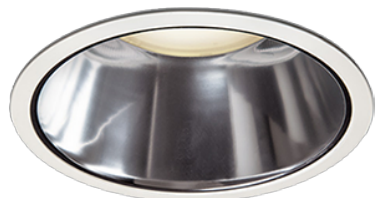

Item no. DD068-4250DW8530D-AS

Series Name: Asymmetric

With Dark Mirror Reflector

| | |
|------------------|-------------------------|
| Installation | Recessed mount |
| Type | |
| Fixture wattage | 42.8W |
| Beam angle | 80 x 64 deg. |
| Color Temp. | 3000K |
| CRI | Ra>85 |
| Luminous | 2921 lm |
| Body | Die-cast aluminum alloy |
| Body finish | N/A |
| Trim finish | White |
| Reflector finish | Dark Mirror |
| IP Rate | IP20 |
| Light source | COB module |
| Input Voltage | AC220~240V |
| Dimming Type | Non-Dimmable |
| Certificate | CE, CCC |
| Cut Hole | 150mm |

| Height (Weight) | Wide flood |
|-----------------|-------------|
| 78.7W | 177 (1.4kg) |
| 58.5W | 177 (1.4kg) |
| 55.0W | 177 (1.4kg) |
| 42.8W | 157 (1.1kg) |
| 36.0W | 157 (1.1kg) |