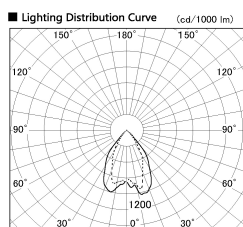

Item no. DD068-4250DW9030D-AS

Series Name: Asymmetric

With Dark Mirror Reflector

| | |
|------------------|-------------------------|
| Installation | Recessed mount |
| Type | |
| Fixture wattage | 42.8W |
| Beam angle | 80 x 64 deg. |
| Color Temp. | 3000K |
| CRI | Ra>90 |
| Luminous | 2656 lm |
| Body | Die-cast aluminum alloy |
| Body finish | N/A |
| Trim finish | White |
| Reflector finish | Dark Mirror |
| IP Rate | IP20 |
| Light source | COB module |
| Input Voltage | AC220~240V |
| Dimming Type | Non-Dimmable |
| Certificate | CE, CCC |
| Cut Hole | 150mm |

| Height (Weight) | Wide flood |
|-----------------|-------------|
| 78.7W | 177 (1.4kg) |
| 58.5W | 177 (1.4kg) |
| 55.0W | 177 (1.4kg) |
| 42.8W | 157 (1.1kg) |
| 36.0W | 157 (1.1kg) |