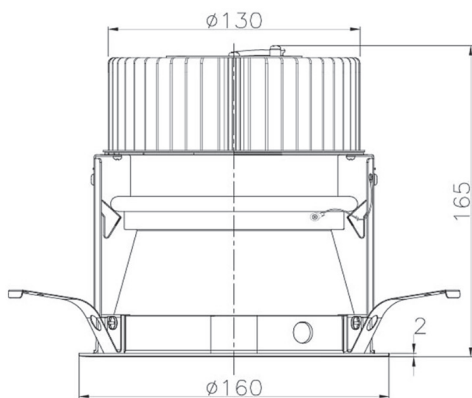

Item no. DD068-4250DW9030D-AS

Series Name: Asymmetric

With Dark Mirror Reflector

| | |
|------------------|-------------------------|
| Installation | Recessed mount |
| Type | |
| Fixture wattage | 42.8W |
| Beam angle | 80 x 64 deg. |
| Color Temp. | 3000K |
| CRI | Ra>90 |
| Luminous | 2656 lm |
| Body | Die-cast aluminum alloy |
| Body finish | N/A |
| Trim finish | White |
| Reflector finish | Dark Mirror |
| IP Rate | IP20 |
| Light source | COB module |
| Input Voltage | AC220~240V |
| Dimming Type | Non-Dimmable |
| Certificate | CE, CCC |
| Cut Hole | 150mm |

| Height (Weight) | Wide flood |
|-----------------|-------------|
| 78.7W | 177 (1.4kg) |
| 58.5W | 177 (1.4kg) |
| 55.0W | 177 (1.4kg) |
| 42.8W | 157 (1.1kg) |
| 36.0W | 157 (1.1kg) |