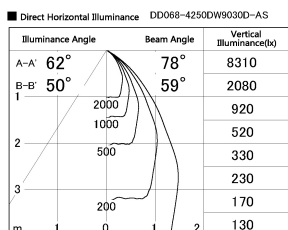

Item no. DD068-4250DW9030D-AS

Series Name: Asymmetric

With Dark Mirror Reflector

| | |
|------------------|-------------------------|
| Installation | Recessed mount |
| Type | |
| Fixture wattage | 42.8W |
| Beam angle | 80 x 64 deg. |
| Color Temp. | 3000K |
| CRI | Ra>90 |
| Luminous | 2656 lm |
| Body | Die-cast aluminum alloy |
| Body finish | N/A |
| Trim finish | White |
| Reflector finish | Dark Mirror |
| IP Rate | IP20 |
| Light source | COB module |
| Input Voltage | AC220~240V |
| Dimming Type | Non-Dimmable |
| Certificate | CE, CCC |
| Cut Hole | 150mm |

| Height (Weight) | Wide flood |
|-----------------|-------------|
| 78.7W | 177 (1.4kg) |
| 58.5W | 177 (1.4kg) |
| 55.0W | 177 (1.4kg) |
| 42.8W | 157 (1.1kg) |
| 36.0W | 157 (1.1kg) |