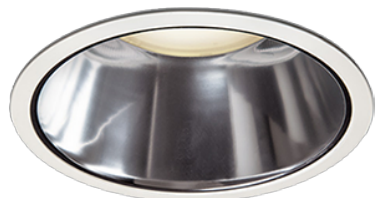

Item no. DD068-4250DW9030D-AS

Series Name: Asymmetric

With Dark Mirror Reflector

| | |
|------------------|-------------------------|
| Installation | Recessed mount |
| Type | |
| Fixture wattage | 42.8W |
| Beam angle | 80 x 64 deg. |
| Color Temp. | 3000K |
| CRI | Ra>90 |
| Luminous | 2656 lm |
| Body | Die-cast aluminum alloy |
| Body finish | N/A |
| Trim finish | White |
| Reflector finish | Dark Mirror |
| IP Rate | IP20 |
| Light source | COB module |
| Input Voltage | AC220~240V |
| Dimming Type | Non-Dimmable |
| Certificate | CE, CCC |
| Cut Hole | 150mm |

| Height (Weight) | Wide flood |
|-----------------|-------------|
| 78.7W | 177 (1.4kg) |
| 58.5W | 177 (1.4kg) |
| 55.0W | 177 (1.4kg) |
| 42.8W | 157 (1.1kg) |
| 36.0W | 157 (1.1kg) |