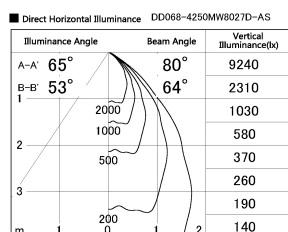

Item no. DD068-4250MW8027D-AS

Series Name: Asymmetric

Installation	Recessed mount
Type	Asymmetric
Fixture wattage	42.8W
Beam angle	80 x 64 deg.
Color Temp.	2700K
CRI	Ra>80
Luminous	3316 lm
Body	Die-cast aluminum alloy
Body finish	N/A
Trim finish	White
Reflector finish	Mirror
IP Rate	IP20
Light source	COB module
Input Voltage	AC220~240V
Dimming Type	Non-Dimmable
Certificate	CE, CCC
Cut Hole	150mm

Height (Weight)	Wide flood
78.7W	177 (1.4kg)
58.5W	177 (1.4kg)
55.0W	177 (1.4kg)
42.8W	157 (1.1kg)
36.0W	157 (1.1kg)