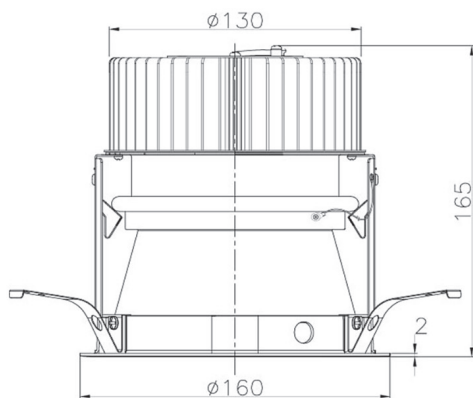

Item no. DD068-4250MW8027D-AS

Series Name: Asymmetric

Installation	Recessed mount
Type	Asymmetric
Fixture wattage	42.8W
Beam angle	80 x 64 deg.
Color Temp.	2700K
CRI	Ra>80
Luminous	3316 lm
Body	Die-cast aluminum alloy
Body finish	N/A
Trim finish	White
Reflector finish	Mirror
IP Rate	IP20
Light source	COB module
Input Voltage	AC220~240V
Dimming Type	Non-Dimmable
Certificate	CE, CCC
Cut Hole	150mm

Height (Weight)	Wide flood
78.7W	177 (1.4kg)
58.5W	177 (1.4kg)
55.0W	177 (1.4kg)
42.8W	157 (1.1kg)
36.0W	157 (1.1kg)