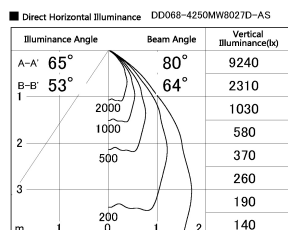

Item no. DD068-4250MW8027D-AS

Series Name: Asymmetric

Installation	Recessed mount
Type	
Fixture wattage	42.8W
Beam angle	80 x 64 deg.
Color Temp.	2700K
CRI	Ra>80
Luminous	3316 lm
Body	Die-cast aluminum alloy
Body finish	N/A
Trim finish	White
Reflector finish	Mirror
IP Rate	IP20
Light source	COB module
Input Voltage	AC220~240V
Dimming Type	Non-Dimmable
Certificate	CE, CCC
Cut Hole	150mm

Height (Weight)	Wide flood
78.7W	177 (1.4kg)
58.5W	177 (1.4kg)
55.0W	177 (1.4kg)
42.8W	157 (1.1kg)
36.0W	157 (1.1kg)