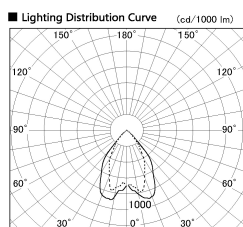

Item no. DD068-4250MW8027D-AS

Series Name: Asymmetric

Installation	Recessed mount
Type	
Fixture wattage	42.8W
Beam angle	80 x 64 deg.
Color Temp.	2700K
CRI	Ra>80
Luminous	3316 lm
Body	Die-cast aluminum alloy
Body finish	N/A
Trim finish	White
Reflector finish	Mirror
IP Rate	IP20
Light source	COB module
Input Voltage	AC220~240V
Dimming Type	Non-Dimmable
Certificate	CE, CCC
Cut Hole	150mm

Height (Weight)	Wide flood
78.7W	177 (1.4kg)
58.5W	177 (1.4kg)
55.0W	177 (1.4kg)
42.8W	157 (1.1kg)
36.0W	157 (1.1kg)