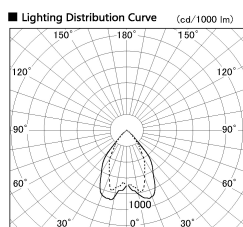

Item no. DD068-4250MW8027D-AS

Series Name: Asymmetric

Installation	Recessed mount
Type	Asymmetric
Fixture wattage	42.8W
Beam angle	80 x 64 deg.
Color Temp.	2700K
CRI	Ra>80
Luminous	3316 lm
Body	Die-cast aluminum alloy
Body finish	N/A
Trim finish	White
Reflector finish	Mirror
IP Rate	IP20
Light source	COB module
Input Voltage	AC220~240V
Dimming Type	Non-Dimmable
Certificate	CE, CCC
Cut Hole	150mm

Height (Weight)	Wide flood
78.7W	177 (1.4kg)
58.5W	177 (1.4kg)
55.0W	177 (1.4kg)
42.8W	157 (1.1kg)
36.0W	157 (1.1kg)