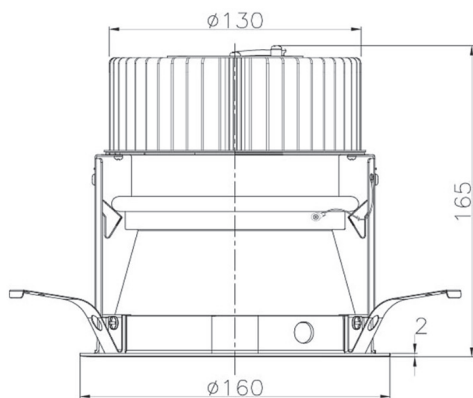

Item no. DD068-4250MW8027D-AS

Series Name: Asymmetric

Installation	Recessed mount
Type	
Fixture wattage	42.8W
Beam angle	80 x 64 deg.
Color Temp.	2700K
CRI	Ra>80
Luminous	3316 lm
Body	Die-cast aluminum alloy
Body finish	N/A
Trim finish	White
Reflector finish	Mirror
IP Rate	IP20
Light source	COB module
Input Voltage	AC220~240V
Dimming Type	Non-Dimmable
Certificate	CE, CCC
Cut Hole	150mm

Height (Weight)	Wide flood
78.7W	177 (1.4kg)
58.5W	177 (1.4kg)
55.0W	177 (1.4kg)
42.8W	157 (1.1kg)
36.0W	157 (1.1kg)