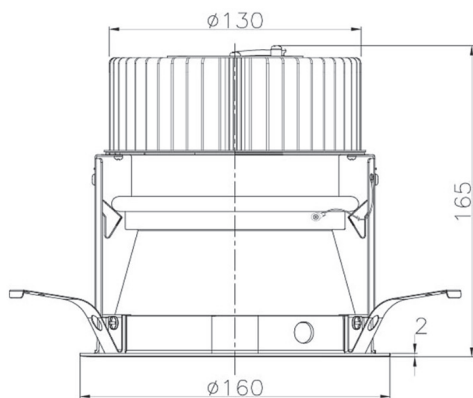

Item no. DD068-4250MW8030D-AS

Series Name: Asymmetric

Installation	Recessed mount
Type	
Fixture wattage	42.8W
Beam angle	80 x 64 deg.
Color Temp.	3000K
CRI	Ra>80
Luminous	3454 lm
Body	Die-cast aluminum alloy
Body finish	N/A
Trim finish	White
Reflector finish	Mirror
IP Rate	IP20
Light source	COB module
Input Voltage	AC220~240V
Dimming Type	Non-Dimmable
Certificate	CE, CCC
Cut Hole	150mm

Height (Weight)	Wide flood
78.7W	177 (1.4kg)
58.5W	177 (1.4kg)
55.0W	177 (1.4kg)
42.8W	157 (1.1kg)
36.0W	157 (1.1kg)