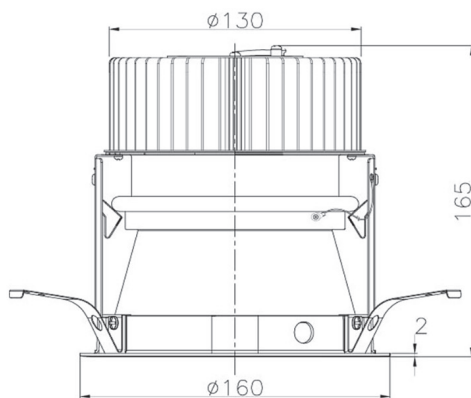

Item no. DD068-4250MW8030D-AS

Series Name: Asymmetric

Installation	Recessed mount
Type	Asymmetric
Fixture wattage	42.8W
Beam angle	80 x 64 deg.
Color Temp.	3000K
CRI	Ra>80
Luminous	3454 lm
Body	Die-cast aluminum alloy
Body finish	N/A
Trim finish	White
Reflector finish	Mirror
IP Rate	IP20
Light source	COB module
Input Voltage	AC220~240V
Dimming Type	Non-Dimmable
Certificate	CE, CCC
Cut Hole	150mm

Height (Weight)	Wide flood
78.7W	177 (1.4kg)
58.5W	177 (1.4kg)
55.0W	177 (1.4kg)
42.8W	157 (1.1kg)
36.0W	157 (1.1kg)