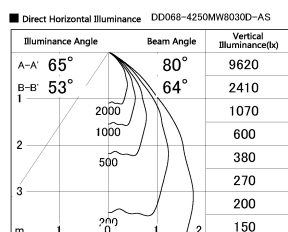

Item no. DD068-4250MW8030D-AS

Series Name: Asymmetric

Installation	Recessed mount
Type	
Fixture wattage	42.8W
Beam angle	80 x 64 deg.
Color Temp.	3000K
CRI	Ra>80
Luminous	3454 lm
Body	Die-cast aluminum alloy
Body finish	N/A
Trim finish	White
Reflector finish	Mirror
IP Rate	IP20
Light source	COB module
Input Voltage	AC220~240V
Dimming Type	Non-Dimmable
Certificate	CE, CCC
Cut Hole	150mm

Height (Weight)	Wide flood
78.7W	177 (1.4kg)
58.5W	177 (1.4kg)
55.0W	177 (1.4kg)
42.8W	157 (1.1kg)
36.0W	157 (1.1kg)