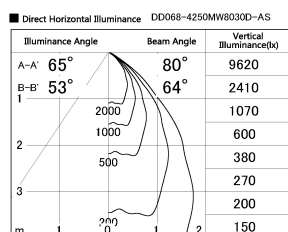

Item no. DD068-4250MW8030D-AS

Series Name: Asymmetric

Installation	Recessed mount
Type	Asymmetric
Fixture wattage	42.8W
Beam angle	80 x 64 deg.
Color Temp.	3000K
CRI	Ra>80
Luminous	3454 lm
Body	Die-cast aluminum alloy
Body finish	N/A
Trim finish	White
Reflector finish	Mirror
IP Rate	IP20
Light source	COB module
Input Voltage	AC220~240V
Dimming Type	Non-Dimmable
Certificate	CE, CCC
Cut Hole	150mm

Height (Weight)	Wide flood
78.7W	177 (1.4kg)
58.5W	177 (1.4kg)
55.0W	177 (1.4kg)
42.8W	157 (1.1kg)
36.0W	157 (1.1kg)