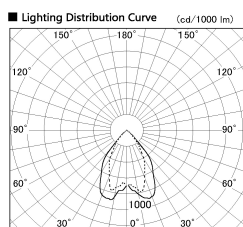

Item no. DD068-4250MW8030D-AS

Series Name: Asymmetric

Installation	Recessed mount
Type	
Fixture wattage	42.8W
Beam angle	80 x 64 deg.
Color Temp.	3000K
CRI	Ra>80
Luminous	3454 lm
Body	Die-cast aluminum alloy
Body finish	N/A
Trim finish	White
Reflector finish	Mirror
IP Rate	IP20
Light source	COB module
Input Voltage	AC220~240V
Dimming Type	Non-Dimmable
Certificate	CE, CCC
Cut Hole	150mm

Height (Weight)	Wide flood
78.7W	177 (1.4kg)
58.5W	177 (1.4kg)
55.0W	177 (1.4kg)
42.8W	157 (1.1kg)
36.0W	157 (1.1kg)