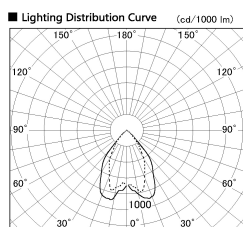

Item no. DD068-4250MW8030D-AS

Series Name: Asymmetric

Installation	Recessed mount
Type	Asymmetric
Fixture wattage	42.8W
Beam angle	80 x 64 deg.
Color Temp.	3000K
CRI	Ra>80
Luminous	3454 lm
Body	Die-cast aluminum alloy
Body finish	N/A
Trim finish	White
Reflector finish	Mirror
IP Rate	IP20
Light source	COB module
Input Voltage	AC220~240V
Dimming Type	Non-Dimmable
Certificate	CE, CCC
Cut Hole	150mm

Height (Weight)	Wide flood
78.7W	177 (1.4kg)
58.5W	177 (1.4kg)
55.0W	177 (1.4kg)
42.8W	157 (1.1kg)
36.0W	157 (1.1kg)