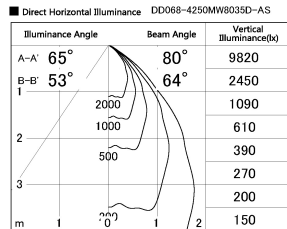

Item no. DD068-4250MW8035D-AS

Series Name: Asymmetric

Installation	Recessed mount
Type	
Fixture wattage	42.8W
Beam angle	80 x 64 deg.
Color Temp.	3500K
CRI	Ra>80
Luminous	3523 lm
Body	Die-cast aluminum alloy
Body finish	N/A
Trim finish	White
Reflector finish	Mirror
IP Rate	IP20
Light source	COB module
Input Voltage	AC220~240V
Dimming Type	Non-Dimmable
Certificate	CE, CCC
Cut Hole	150mm

Height (Weight)	Wide flood
78.7W	177 (1.4kg)
58.5W	177 (1.4kg)
55.0W	177 (1.4kg)
42.8W	157 (1.1kg)
36.0W	157 (1.1kg)