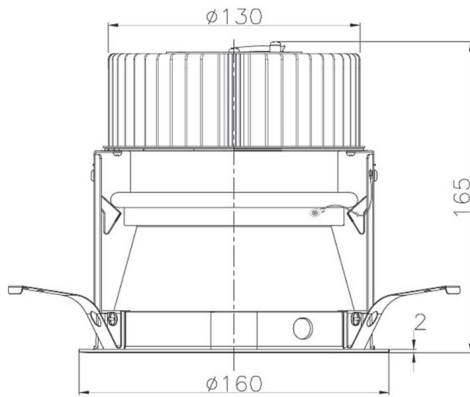

Item no. DD068-4250MW8035D-AS

Series Name: Asymmetric

Installation	Recessed mount
Type	
Fixture wattage	42.8W
Beam angle	80 x 64 deg.
Color Temp.	3500K
CRI	Ra>80
Luminous	3523 lm
Body	Die-cast aluminum alloy
Body finish	N/A
Trim finish	White
Reflector finish	Mirror
IP Rate	IP20
Light source	COB module
Input Voltage	AC220~240V
Dimming Type	Non-Dimmable
Certificate	CE, CCC
Cut Hole	150mm

Height (Weight)	Wide flood
78.7W	177 (1.4kg)
58.5W	177 (1.4kg)
55.0W	177 (1.4kg)
42.8W	157 (1.1kg)
36.0W	157 (1.1kg)