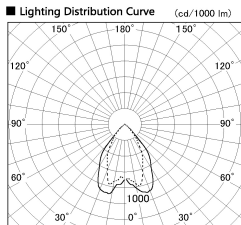

Item no. DD068-4250MW8035D-AS

Series Name: Asymmetric

Installation	Recessed mount
Type	
Fixture wattage	42.8W
Beam angle	80 x 64 deg.
Color Temp.	3500K
CRI	Ra>80
Luminous	3523 lm
Body	Die-cast aluminum alloy
Body finish	N/A
Trim finish	White
Reflector finish	Mirror
IP Rate	IP20
Light source	COB module
Input Voltage	AC220~240V
Dimming Type	Non-Dimmable
Certificate	CE, CCC
Cut Hole	150mm

Height (Weight)	Wide flood
78.7W	177 (1.4kg)
58.5W	177 (1.4kg)
55.0W	177 (1.4kg)
42.8W	157 (1.1kg)
36.0W	157 (1.1kg)